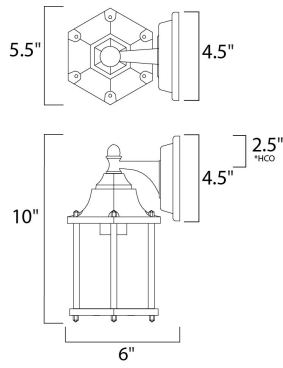

PRODUCT DESCRIPTION

MEASUREMENTS

DIMENSION : 5.5" W x 10" H x 6" Ext
BACK PLATE : 4.5" W x 4.5" H x 2.5" HCO
HANGING WEIGHT : 2.2 lb

LAMPING

INPUT VOLTAGE : 120V
LUMENS : 455 Rated
BULB : 1 x 9W LED E26 Medium , 9W Total
BULB INCLUDED : (Included)
DIMMABLE : Triac CL
CRI : 90+ CRI
COLOR_TEMP : 3000K

FINISHES OPTION

- Black
- Empire Bronze
- Rust Patina

GLASS

Frosted FT

MATERIAL

Die Cast Aluminum

RATINGS

cETLus
Wet Location
JA8 Bulb In

ADDITIONAL

INCANDESCENT WATTS:
RATED LIFE 25000 Hours
OPERATING TEMPERATURE:
-20°C (-4°F), 40°C (104°F)

Always consult a qualified electrician before installing any lighting product.