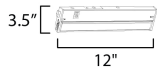

PRODUCT DESCRIPTION

MEASUREMENTS

DIMENSION : 12" L x 3.5" W x 1" H
 HANGING WEIGHT : 0.99 lb

LAMPING

INPUT VOLTAGE : 120V
 LUMENS : 540 Rated (460 Del.)
 BULB : 1 x 6W LED PCB Integrated , 6W Total
 BULB INCLUDED : (Integrated)
 DIMMABLE : Y
 CRI : 90 CRI
 COLOR_TEMP : 27-30-35-40-50K

FINISHES OPTION

-  Bronze
-  Satin Nickel
-  White

MATERIAL

Aluminum + LED + PC

RATINGS

cETLus
 Dry Location
 Energy Star
 JA8 Listed

ADDITIONAL

RATED LIFE 35000 Hours
 OPERATING TEMPERATURE:
 -20°C (-4°F), 40°C (104°F)