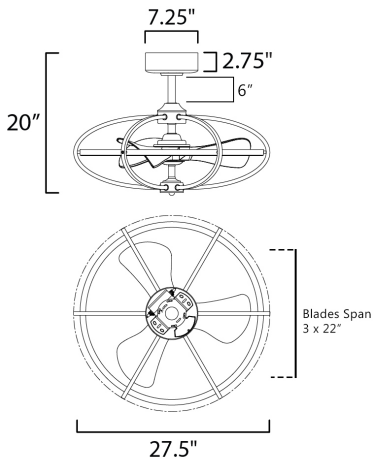

MEASUREMENTS

DIMENSION	: 27.5" D x 20" H
MAX OAH	: 19.75" OAH
CANOPY	: 7.25" W x 2.75" H x 7.25" L
HANGING WEIGHT	: 15.9 lb
WIRE LENGTH	: 6"

LAMPING

INPUT VOLTAGE	: 120V
LUMENS	: 3,420 Rated (2,220 Del.)
BULB	: 30W LED PCB Intergrated , 30W Total
DIMMABLE	: By Control Provided
CRI	: 80 CRI
COLOR_TEMP	: 2700-4000K

ENERGY INFORMATION AT HIGH SPEED

AIRFLOW	: 2440 CFM
ELECTRICITY USE	: 20W
AIRFLOW EFFICIENCY	: 122 CFM / W

FINISHES OPTION

- Black
- Satin Nickel

MATERIAL

Aluminum+Steel+ABS

RATINGS

cETLus
Damp Location

INCLUDES

- Wall Mountable Remote Control
- 1 x 6" Downrod

DOWNROD OPTIONS

- 18" (FRD0118BK, SN)
- 24" (FRD0124BK, SN)
- 30" (FRD0130BK, SN)
- 36" (FRD0136BK, SN)

ADDITIONAL

RATED LIFE: 35,000 Hours
OPERATING TEMPERATURE: -20° C (-4°F), 40°C (104°F)
LIGHTING DIRECTION: Down