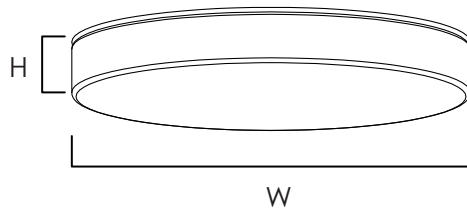

TRIM | FLUSH MOUNT

57670/57880/57881/57882/57883/57884/57885/57894/57895

- Die Cast Aluminum
- Size options between 5", 7", 9", 11" and 16"
- Ultra-thin 1/2" height with less than 1/4" trim
- Available in 3000k (Made-to-order Color Temperatures available)
- Suitable for Closets according to NEC Section 410.8 & 410.16
- Available in White (WT), Black (BK), Polished Chrome (PC) and Satin Nickel (SN)
- Dimmable with Triac and ELV Dimmers
- Easy to install: fits in 3-0 and 4-0 Outlet Box (pancake and mud ring acceptable)
- Pendant light accessory available (sold separately)
- Suitable for Wet Location, for use on ceilings outdoor and above showers
- ETL/cETL IP65

57600
PENDANT ACCESSORY
(Sold Separately,
Fixture NOT included)

Job Name : _____
Job Type : _____
Quantity : _____
Comments : _____

PRODUCT DESCRIPTION

Thin discs of evenly illuminated LED create the impression of recessed lighting. The die-cast aluminum housings are available in White, Black, Satin Nickel, and Polished Chrome all with a thoughtfully recessed White polycarbonate diffuser. High efficiency and good color rendering make this a perfect choice for your next project. Use the optional pendant adapter to convert any size to a hanging fixture.

FINISHES OPTION

GLASS

White WT

MATERIAL

PC + Aluminum

RATINGS cELusWet

Location Energy
Star
JA8 Listed

AVAILABLE SIZE:

5" | 7" | 9" | 16"

ADDITIONAL

RATED LIFE 50000 Hours
OPERATING TEMPERATURE:
-20°C (-4°F), 40°C (104°F)

PHOTOMETRIC: Report Found Online

MEASUREMENTS

MODEL	DIMENSION	CRI
57670	16"L x 16" W x 1.5"H	90+
57880	5"L x 5" W x 0.5"H	90+
57881	5"L x 5" W x 0.5"H	90+
57882	7"L x 7" W x 0.5"H	90+
57883	7"L x 7" W x 0.5"H	90+
57884	9"L x 9" W x 0.5"H	90+
57885	9"L x 9" W x 0.5"H	90+
57894	7"L x 7" W x 0.5"H	90+
57895	7"L x 7" W x 0.5"H	90+

LAMPING