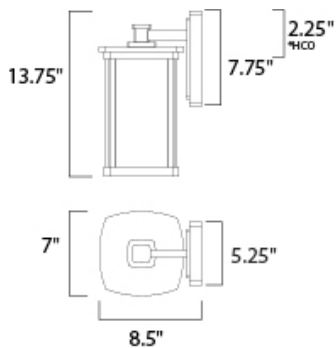

PRODUCT DESCRIPTION

Simple lines create a transitional style that fits a wide variety of exterior home design. Available in both Platinum or Bronze finish, Frosted Seedy or Clear Ribbed glass, or fluorescent, incandescent or LED lamping.

MEASUREMENTS

DIMENSION : 7" W x 13.75" H x 8.5" Ext
BACK PLATE : 5.25" W x 7.75" H x 2.25" HCO
HANGING WEIGHT : 4.62 lb

LAMPING

INPUT VOLTAGE : 120V
LUMENS : 0 Rated
BULB : 1 x 60W Incandescent E26 Medium , 60W Total
BULB INCLUDED : (Not Included)
DIMMABLE : Yes

FINISHES OPTION

Bronze
Platinum

GLASS

Clear CL

MATERIAL

Aluminum, Glass

RATINGS

cETLus
Wet Location

ADDITIONAL

OPERATING TEMPERATURE:
-20°C (-4°F), 40°C (104°F)

Always consult a qualified electrician before installing any lighting product.