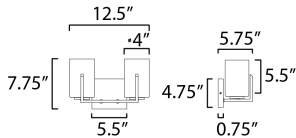

**MEASUREMENTS**

DIMENSION : 12.5" W x 7.75" H x 5.75" Ext  
 BACK PLATE : 5.5" W x 4.75" H x 5.5" HCO  
 HANGING WEIGHT : 2.34 lb

**LAMPING**

INPUT VOLTAGE : 120V  
 BULB : 2 x 60W Incandescent E26 Medium , 120W Total  
 BULB INCLUDED : (Not Included)  
 DIMMABLE : Triac or ELV  
 LIGHTING\_DIRECTION : Up/Down