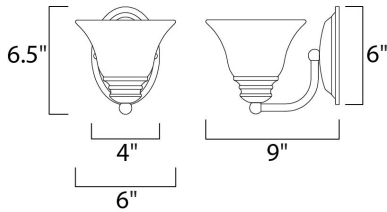

**MEASUREMENTS**

DIMENSION : 6" W x 6.5" H x 9" Ext  
 MAX OAH : 4.13" W x 6.13" H  
 HANGING WEIGHT : 1.5 lb

**LAMPING**

INPUT VOLTAGE : 120V  
 LUMENS : 0 Rated  
 BULB : 1 x 60W Incandescent E26 Medium , 60W Total  
 BULB INCLUDED : (Not Included)  
 DIMMABLE : Yes