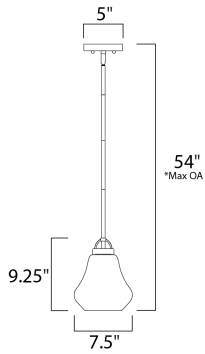

**PRODUCT DESCRIPTION**

\*max overall height

**MEASUREMENTS**

DIMENSION : 7.5" L x 7.5" W x 9.25" H  
 MAX OAH : 54" OAH  
 CANOPY : 5" W x 1" H x 5" L  
 HANGING WEIGHT : 3.19 lb

**LAMPING**

INPUT VOLTAGE : 120V  
 LUMENS : 0 Rated  
 BULB : 1 x 60W Incandescent E26 Medium , 60W Total  
 BULB INCLUDED : (Not Included)  
 DIMMABLE : Yes