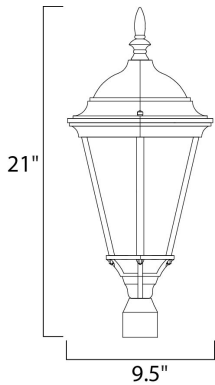

PRODUCT DESCRIPTION

Westlake is a transitional style from Maxim Lighting International in Black, Rust Patina, Empire Bronze, or White finish.

MEASUREMENTS

DIMENSION : 9.5" L x 9.5" W x 21" H
HANGING WEIGHT : 3.96 lb