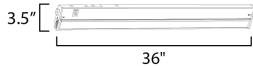

**PRODUCT DESCRIPTION**

**MEASUREMENTS**

DIMENSION : 36" L x 3.5" W x 1" H  
HANGING WEIGHT : 2.55 lb

**LAMPING**

INPUT VOLTAGE : 120V  
LUMENS : 1,900 Rated (1,730 Del.)  
BULB : 1 x 18W LED PCB Integrated , 18W Total  
BULB INCLUDED : (Integrated)  
DIMMABLE : Y  
CRI : 90 CRI  
COLOR\_TEMP : 27-30-35-40-50K

**FINISHES OPTION**

-  Bronze
-  Satin Nickel
-  White

**MATERIAL**

Aluminum + LED + PC

**RATINGS**

cETLus  
Dry Location  
Energy Star  
JA8 Listed

**ADDITIONAL**

RATED LIFE 35000 Hours  
OPERATING TEMPERATURE:  
-20°C (-4°F), 40°C (104°F)