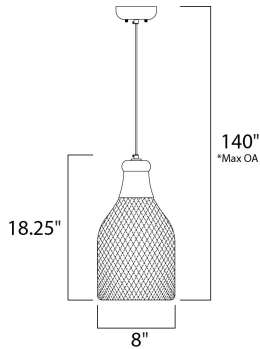

*max overall height

MEASUREMENTS

- DIMENSION : 14" W x 24.5" H
- MAX OAH : 63" OAH
- CANOPY : 5" W x 0.75" H x 5" L
- HANGING WEIGHT : 5.18 lb

LAMPING

- INPUT VOLTAGE : 120V
- BULB : 3 x 60W Incandescent E12 Candelabra , 180W Total
- BULB INCLUDED : (Not Included)
- DIMMABLE : Y