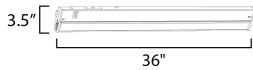

PRODUCT DESCRIPTION

MEASUREMENTS

DIMENSION : 36" L x 3.5" W x 1" H
HANGING WEIGHT : 2.55 lb

LAMPING

INPUT VOLTAGE : 120V
LUMENS : 1,900 Rated (1,730 Del.)
BULB : 1 x 18W LED PCB Integrated , 18W Total
BULB INCLUDED : (Integrated)
DIMMABLE : Y
CRI : 90 CRI
COLOR_TEMP : 27-30-35-40-50K

FINISHES OPTION

-  Bronze
-  Satin Nickel
-  White

MATERIAL

Aluminum + LED + PC

RATINGS

cETLus
Dry Location
Energy Star
JA8 Listed

ADDITIONAL

RATED LIFE 35000 Hours
OPERATING TEMPERATURE:
-20°C (-4°F), 40°C (104°F)