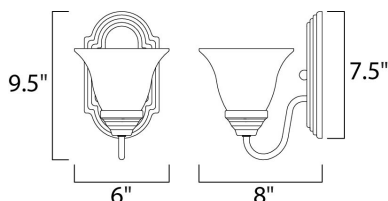

**MEASUREMENTS**

DIMENSION : 6" W x 9.5" H x 8" Ext  
 MAX OAH : 5" W x 7.5" H  
 HANGING WEIGHT : 1.76 lb

**LAMPING**

INPUT VOLTAGE : 120V  
 LUMENS : 0 Rated  
 BULB : 1 x 60W Incandescent E26 Medium , 60W Total  
 BULB INCLUDED : (Not Included)  
 DIMMABLE : Yes