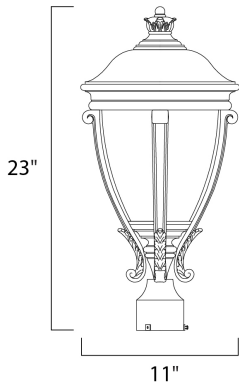

**MEASUREMENTS**

DIMENSION : 11" L x 11" W x 23" H  
 HANGING WEIGHT : 9.7 lb

**LAMPING**

INPUT VOLTAGE : 120V  
 LUMENS : 0 Rated  
 BULB : 3 x 40W Incandescent E12 Candelabra , 180W Total  
 BULB INCLUDED : (Not Included)  
 DIMMABLE : Yes