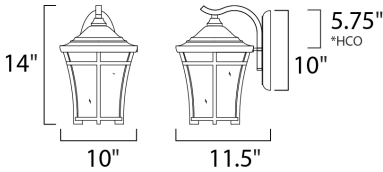

\*height from center of outlet to the top of the fixture

**MEASUREMENTS**

- DIMENSION : 10" W x 14" H x 11.5" Ext
- BACK PLATE : 5.25" W x 10" H x 5.75" HCO
- HANGING WEIGHT : 5.55 lb

**LAMPING**

- INPUT VOLTAGE : 120V
- LUMENS : 0 Rated
- BULB : 1 x 60W Incandescent E26 Medium , 60W Total
- BULB INCLUDED : (Not Included)
- DIMMABLE : Yes