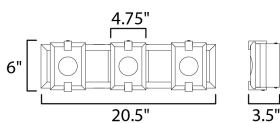

**MEASUREMENTS**

DIMENSION : 20.5" L 6" H x 3.5" Ext  
 BACK PLATE : 4.75" W x 5" H x 3" HCO  
 HANGING WEIGHT : 6.49 lb

**LAMPING**

INPUT VOLTAGE : 120V  
 LUMENS : 1,295 Rated (1,250 Del.)  
 BULB : 3 x 6W LED PCB Integrated , 18W Total  
 BULB INCLUDED : (Integrated)  
 DIMMABLE : ELV  
 CRI : 90 CRI  
 COLOR\_TEMP : 3000K