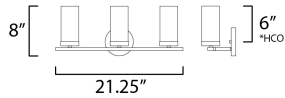

PRODUCT DESCRIPTION

This collection of forever classic designs are available in both Satin Nickle and Black finishes with Clear glass. These fixtures were designed to install easily and priced to work in builder packages.