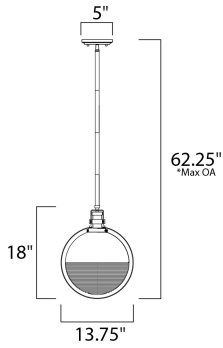

**PRODUCT DESCRIPTION**

\*max overall height

**MEASUREMENTS**

- DIMENSION : 13.75" L x 12.25" W x 18" H
- MAX OAH : 62.25" OAH
- CANOPY : 5" W x 0.75" H x 5" L
- HANGING WEIGHT : 9.02 lb

**LAMPING**

- INPUT VOLTAGE : 120V
- LUMENS : 800 Rated (800 Del.)
- BULB : 1 x 9W LED E26 Medium , 9W Total
- BULB INCLUDED : (Included)
- DIMMABLE : Yes
- CRI : 90+ CRI
- COLOR\_TEMP : 3000K

**FINISHES OPTION**

- Black / Satin Nickel

**GLASS**

Clear CL

**MATERIAL**

Steel, Glass

**RATINGS**

cULus  
Dry Location  
JA8 Bulb In