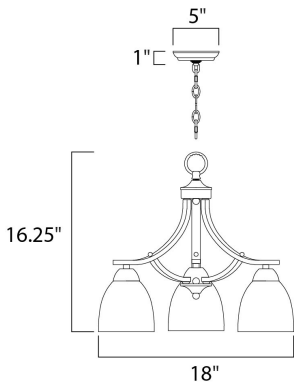

**PRODUCT DESCRIPTION**

This transitional design works in any style home. Intersecting, rectangular tubing finished in your choice of Satin Nickel or Oil Rubbed Bronze gently curves to support simple line Frost glass shades.

**MEASUREMENTS**

DIMENSION : 18" L x 18" W x 16.25" H  
 CANOPY : 5.12" W x 1" H x 5.12" L  
 HANGING WEIGHT : 5.86 lb

**LAMPING**

INPUT VOLTAGE : 120V  
 LUMENS : 0 Rated  
 BULB : 3 x 60W Incandescent E26 Medium , 180W Total  
 BULB INCLUDED : (Not Included)  
 DIMMABLE : Yes