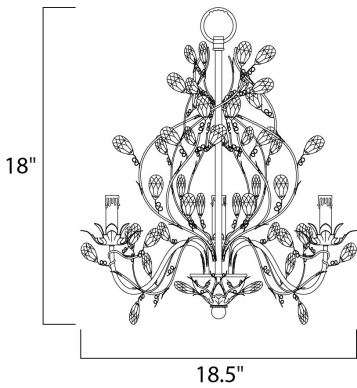

MEASUREMENTS

DIMENSION : 18.5" L x 18.5" W x 18" H
 HANGING WEIGHT : 7.7 lb

LAMPING

INPUT VOLTAGE : 120V
 LUMENS : 0 Rated
 BULB : 3 x 60W Incandescent E12 Candelabra , 180W Total
 BULB INCLUDED : (Not Included)
 DIMMABLE : Yes

FINISHES OPTION

-  Etruscan Gold
-  Oil Rubbed Bronze

MATERIAL

Steel

RATINGS

cULus
 Dry Location

ADDITIONAL

RATED LIFE 1500 Hours
 OPERATING TEMPERATURE:
 -20°C (-4°F), 40°C (104°F)