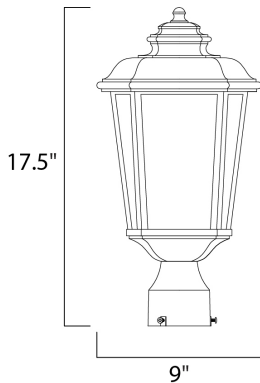

MEASUREMENTS

DIMENSION : 9" L x 9" W x 17.5" H
 HANGING WEIGHT : 5.5 lb

LAMPING

INPUT VOLTAGE : 120V
 LUMENS : 0 Rated
 BULB : 1 x 60W Incandescent E26 Medium , 60W Total
 BULB INCLUDED : (Not Included)
 DIMMABLE : Yes