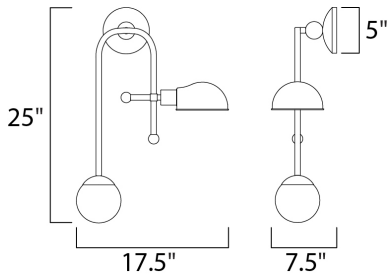

**PRODUCT DESCRIPTION**

An eclectic design form combining function with Mid-Century influences features articulated arms that support parabolic shades that can swivel to direct the light. Available in your choice of Bronze with Satin Brass or Black with Satin Nickel, both with opal White glass.

**MEASUREMENTS**

DIMENSION : 7.5" L x 17.5" W x 25" H x 7.5" Ext  
 MAX OAH : 5" W x 5" H  
 HANGING WEIGHT : 3.53 lb

**LAMPING**

INPUT VOLTAGE : 120V  
 LUMENS : 0 Rated (750 Del.)  
 BULB : 2 x 9+4W LED E26 Medium + G9 , 13W Total  
 BULB INCLUDED : (Included)  
 DIMMABLE : Yes  
 COLOR\_TEMP : 3000K  
 LIGHTING\_DIRECTION : Directional