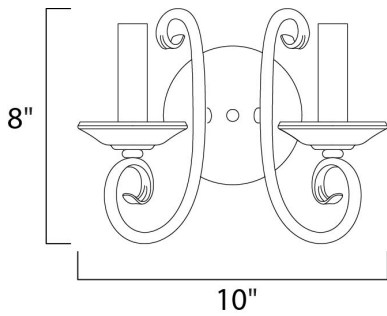

**PRODUCT DESCRIPTION**

Simple yet stylish, this collection is perfect for any decor. Offered in Oil Rubbed Bronze or Satin Nickel finishes.

**MEASUREMENTS**

DIMENSION : 10" W x 8" H x 6" Ext  
 MAX OAH : 5" W x 5" H  
 HANGING WEIGHT : 1.32 lb