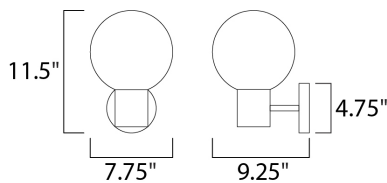

**MEASUREMENTS**

DIMENSION : 7.75" W x 11.5" H x 9.25" Ext  
 MAX OAH : 4.75" W x 1" H  
 HANGING WEIGHT : 4.41 lb

**LAMPING**

INPUT VOLTAGE : 120V  
 LUMENS : 0 Rated  
 BULB : 1 x 60W Incandescent E12 Candelabra , 60W Total  
 BULB INCLUDED : (Not Included)  
 DIMMABLE : Yes