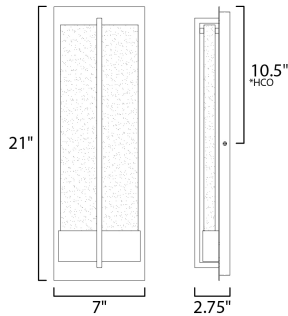

LAMPING

INPUT VOLTAGE : 120V
LUMENS : 800 Rated (640 Del.)
BULB : 1 x 9W LED PCB Integrated , 9W Total
BULB INCLUDED : (Integrated)
DIMMABLE : Electronic Low Voltage (ELV)
CRI : 90 CRI
COLOR_TEMP : 3000K
LIGHTING_DIRECTION : Indirect