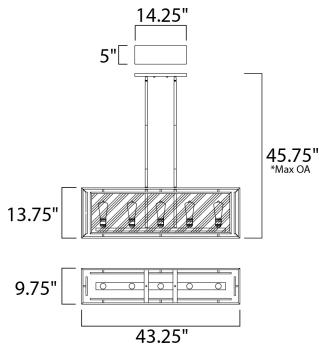

\*max overall height

**MEASUREMENTS**

DIMENSION : 43.25" L x 9.75" W x 13.75" H  
 MAX OAH : 45.75" OAH  
 CANOPY : 14.25" W x 0.75" H x 5" L  
 HANGING WEIGHT : 25.96 lb

**LAMPING**

INPUT VOLTAGE : 120V  
 LUMENS : 0 Rated  
 BULB : 5 x 60W Incandescent E26 Medium , 300W Total  
 BULB INCLUDED : (Not Included)  
 DIMMABLE : Yes