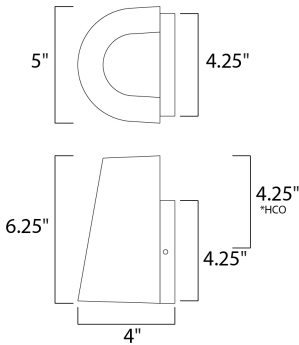

PRODUCT DESCRIPTION

Small scale outdoor lighting perfect for indoor and outdoor applications. The indirect exterior lighting not only provides illumination where you want but also highlights the building structure for a beautiful architectural effect. Available in four finishes: Black, Silver, Architectural Bronze, and White.

MEASUREMENTS

DIMENSION : 5" W x 6.25" H x 4" Ext
BACK PLATE : 4.33" W x 4.33" H x 4.25" HCO
HANGING WEIGHT : 1.83 lb

LAMPING

INPUT VOLTAGE : 120V
LUMENS : 450 Rated (220 Del.)
BULB : 1 x 6W LED AC Integrated , 6W Total
BULB INCLUDED : (Integrated)
DIMMABLE : Yes
CRI : 90+ CRI
COLOR_TEMP : 3000K
LIGHTING_DIRECTION : Up/Down

FINISHES OPTION

- Architectural Bronze
- Black
- Silver
- White

MATERIAL

Die Cast Aluminum

RATINGS

cETLus
Wet Location
For OutdoorADA
DARKSKY

ADDITIONAL

INSTALL UP/DOWN: Up/Down
RATED LIFE 35000 Hours
OPERATING TEMPERATURE:
-20°C (-4°F), 40°C (104°F)

PHOTOMETRIC: Report Found Online

Always consult a qualified electrician before installing any lighting product.