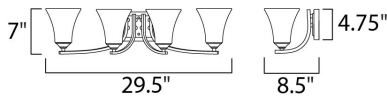

MEASUREMENTS

DIMENSION : 29.5" W x 7" H x 8.5" Ext
 BACK PLATE : 6.5" W x 4.76" H x 2.75" HCO
 HANGING WEIGHT : 10 lb

LAMPING

INPUT VOLTAGE : 120V
 LUMENS : 0 Rated
 BULB : 4 x 60W Incandescent E26 Medium , 240W Total
 BULB INCLUDED : (Not Included)
 DIMMABLE : Yes