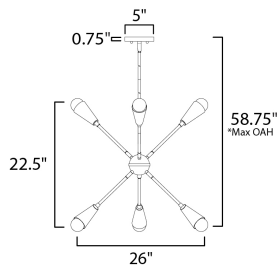

PRODUCT DESCRIPTION

A classic mid-century look, the Lovell collection features two sizes of sputnik chandeliers and streamlined sconces perfect for bath vanity applications. Available in a Black/Satin Brass finish combination. Light bulbs nest inside the metal cones to become an element of the design.

*max overall height

MEASUREMENTS

- DIMENSION : 26" W x 22.5" H
- MAX OAH : 58.75" OAH
- CANOPY : 5" W x 0.75" H
- HANGING WEIGHT : 5.6 lb

LAMPING

- INPUT VOLTAGE : 120V
- BULB : 6 x 60W Incandescent E26 Medium , 360W Total
- BULB INCLUDED : (Not Included)
- DIMMABLE : Y