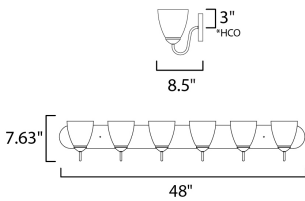

LAMPING

INPUT VOLTAGE : 120V
BULB : 6 x 60W Incandescent E26 Medium , 360W Total
BULB INCLUDED : (Not Included)
DIMMABLE : Y
LIGHTING_DIRECTION : Up / Down