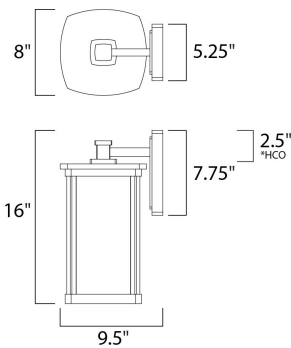

PRODUCT DESCRIPTION

Simple lines create a transitional style that fits a wide variety of exterior home design. Available in both Platinum or Bronze finish, Frosted Seedy or Clear Ribbed glass, or fluorescent, incandescent or LED lamping.

MEASUREMENTS

DIMENSION : 8" W x 16" H x 9.5" Ext
BACK PLATE : 5.25" W x 7.75" H x 2.5" HCO
HANGING WEIGHT : 5.83 lb

LAMPING

INPUT VOLTAGE : 120V
LUMENS : 0 Rated
BULB : 1 x 60W Incandescent E26 Medium , 60W Total
BULB INCLUDED : (Not Included)
DIMMABLE : Yes

FINISHES OPTION

GLASS

Frosted Seedy FS

MATERIAL

Aluminum, Glass

RATINGS

cETLus
Wet Location

ADDITIONAL

OPERATING TEMPERATURE:
-20°C (-4°F), 40°C (104°F)

Always consult a qualified electrician before installing any lighting product.