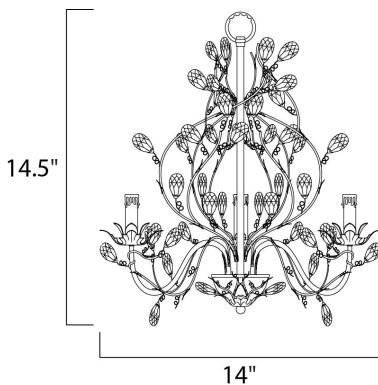

MEASUREMENTS

DIMENSION : 14" L x 14" W x 14.5" H
 HANGING WEIGHT : 4.3 lb

LAMPING

INPUT VOLTAGE : 120V
 LUMENS : 0 Rated
 BULB : 3 x 60W Incandescent E12 Candelabra , 180W Total
 BULB INCLUDED : (Not Included)
 DIMMABLE : Yes

FINISHES OPTION

- Etruscan Gold
- Oil Rubbed Bronze

MATERIAL

Steel

RATINGS

cULus
 Dry Location

ADDITIONAL

RATED LIFE 1500 Hours
 OPERATING TEMPERATURE:
 -20°C (-4°F), 40°C (104°F)