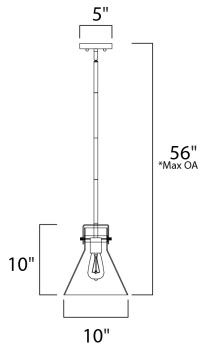

**PRODUCT DESCRIPTION**

This nautical-inspired bath vanity features Clear Seedy glass cones suspended by a yoke frame finished in Polished Chrome. The clear glass offers abundant lighting and compliments the styling of the fixture. Make it a more industrial look by adding filament E26 light bulbs.

\*max overall height

**MEASUREMENTS**

DIMENSION : 10" L x 10" W x 56" H  
 MAX OAH : 56" OAH  
 CANOPY : 5" W x 1" H x 5" L  
 HANGING WEIGHT : 4.84 lb

**LAMPING**

INPUT VOLTAGE : 120V  
 LUMENS : 0 Rated  
 BULB : 1 x 60W Incandescent E26 Medium , 60W Total  
 BULB INCLUDED : (Not Included)  
 DIMMABLE : Yes