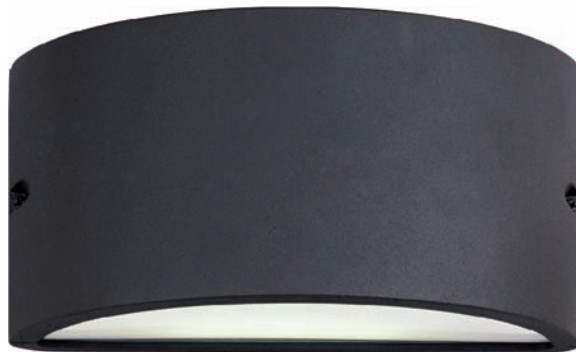

86197 WTABZ, WTPL

1-Light Outdoor Wall
10"W x 4.75"H x 5.25"Ext.
HCO 2.5" • BP 3.75"W x 3.75"H
1 x 18w GU24 Bulb (Included)
1355 Rated Lumens
Light Output from Top and Bottom
Die Cast Aluminum