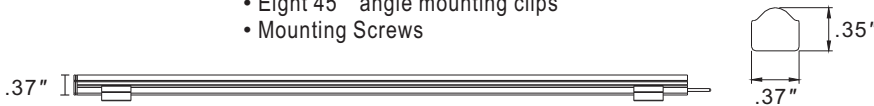

Driver

Power Supply Cord

Connecting Cord

Length	Diodes	Lumens	Wattage	Voltage	Beam Angle	Color Temp
5"	12	65	0.96	12V	70°	3000 K
10"	24	130	1.92	12V	70°	3000 K
16.5"	42	227	3.36	12V	70°	3000 K

Motion Sensor

53812BK Black
1"D x 2.25"L x 1.15"W

- Turns CounterMax MX-LMC system on and off by infrared sensor
- Once the sensor, with a range of 20', detects motion through body heat, it will turn the system on
- After 15 minutes of no motion detected, the sensor will turn the system off.
- Installed between driver and distributor
- Includes one 6" input cord and two 24" output cords