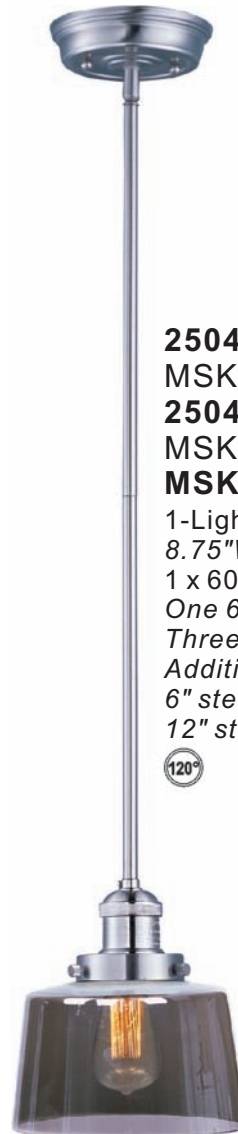

25049 MSKACP, MSKBZ, MSKPN, MSKSN (Without Bulb)
25049 MSKACP/BUI, MSKBZ/BUI, MSKPN/BUI, MSKSN/BUI (With Bulb)
1-Light Pendant
8.75"W x 8.75"H x 52.75"OAH
1 x 60w MB Bulb
One 6" stem and
Three 12" stems included
Additional stems available:
6" stem - STR04506ACP, BZ, PN, SN
12" stem - STR04512ACP, BZ, PN, SN