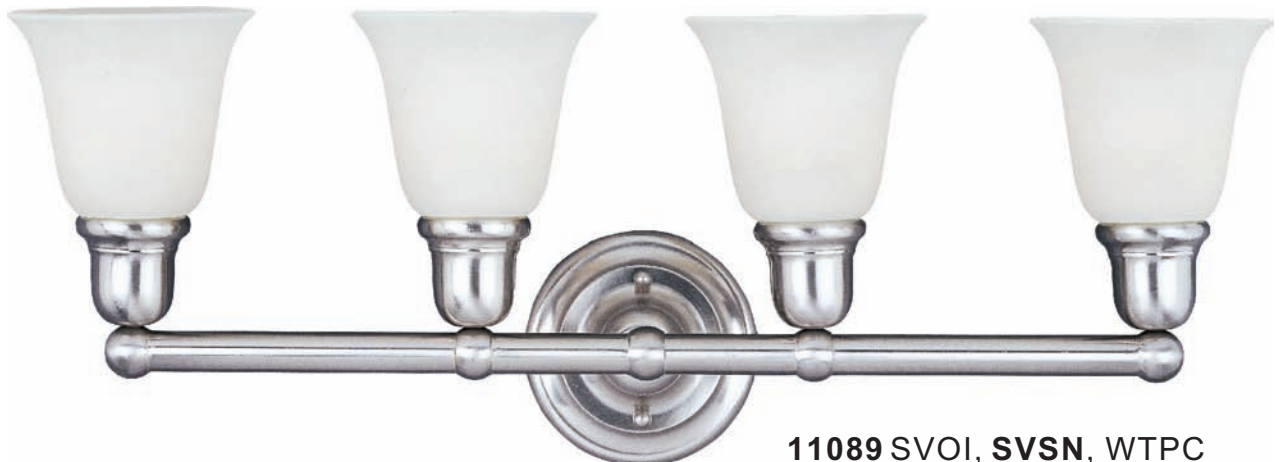

11089 SVOI, SVSN, WTPC

4-Light Bath Vanity
30.5" W x 10" H x 7" Ext.
4 x 100w MB Bulbs

Mini Hi-Bay collection

Small pendants reminiscent of yesteryear are available in your choice of Bronze, Antique Copper, Satin Nickel, and Polished Nickel. In addition to the numerous metal shades, glass shades in Clear, Mirror Smoke, and Satin White are also offered. The optional Antique Replica light bulb adds to the authentic look.