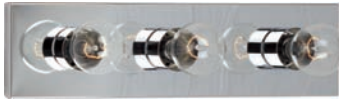

Essentials Collection (Page 364)

4453PC
18"W x 4.25"H x 2.5"Ext.
3 x 60w MB Bulbs