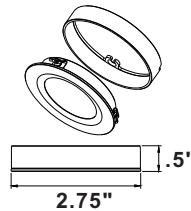

Add-On Discs

- **53850AL** Brushed Aluminum
- **53850BRZ** Anodized Bronze
- **53850WT** White
- 2.75"W x .5"H
- 1 x .6w LED (Integrated)
- 220 Rated Lumens

Motion Sensor

53812BK Black
1"D x 2.25"L x 1.15"W

- Turns CounterMax MX-LD-R system on and off by infrared sensor
- Once the sensor, with a range of 20', detects motion through body heat, it will turn the system on
- After 15 minutes of no motion detected, the sensor will turn the system off.
- Installed between driver and distributor
- Includes one 6" input cord and two 24" output cords

Touch Dimmer

53811WT White
53811BK Black
3"L x 1.2"W x .6"H

- Dims CounterMax MX-LD-R system and turns the system on or off
- A tap turns the system on or off, a continuous hold for full range dimming.
- Installed between driver and distributor
- Includes one 10" input cord and one 45" output cord

Extension Cords

Used to extend distance between distributor and LED disc.
A maximum of 84" can be used between distributor and an LED disc.

- 24" **53807WT** White
- 24" **53807BK** Black
- 48" **53809WT** White
- 48" **53809BK** Black

Plastic Wire Clip
53255

.5"W x 0.25"H x 1"L