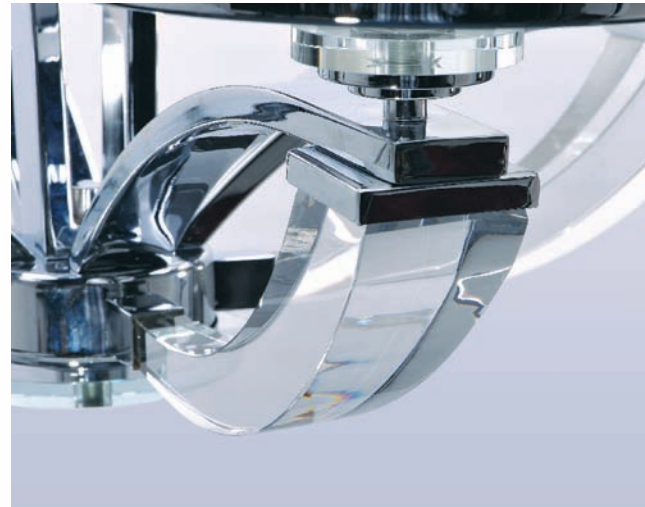

Metro collection

Metro collection features heavy gauge metal tubing finished in high Polished Chrome bent in a gentle arc to meet a solid Beveled Crystal support that gives form to its classic design. Low profile White drum shades trimmed in Polished Chrome metal are illuminated by a xenon light source.

39825BCWTPC

5-Light Chandelier
Polished Chrome
34"W x 24"H x 70"OAH
5 x 60w G9 Bulbs (Included)
Diffuser Included
One 6" stem and
Three 12" stems included
Additional stems available:
6" stem - STR07506PC
12" stem - STR07512PC