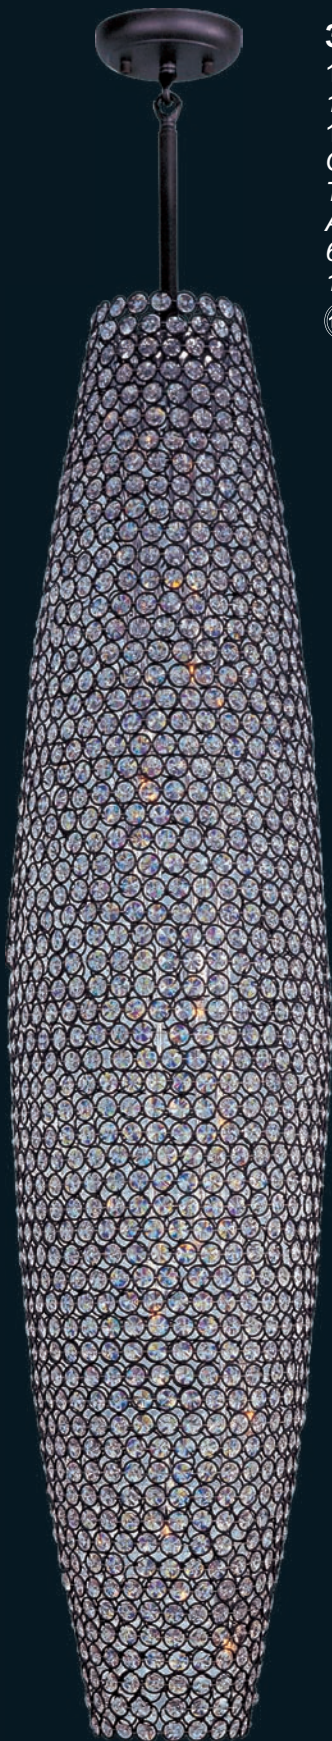

10 x 60w G9 Bulbs (Included)

Two 6" stems and Six 12" stems included

Additional stems available:

6" stem - STR04706BZ, PS

12" stem - STR04712BZ, PS

Glimmer collection

39884 BCBZ,BCPS
12-Light Pendant
10.5"W x 49"H x 88"OAH
12 x 40w G9 Bulbs (Included)
One 6" stem and
Three 12" stems included.
Additional stems available:
6" stem - STR04706BZ,PS
12" stem - STR04712BZ,PS