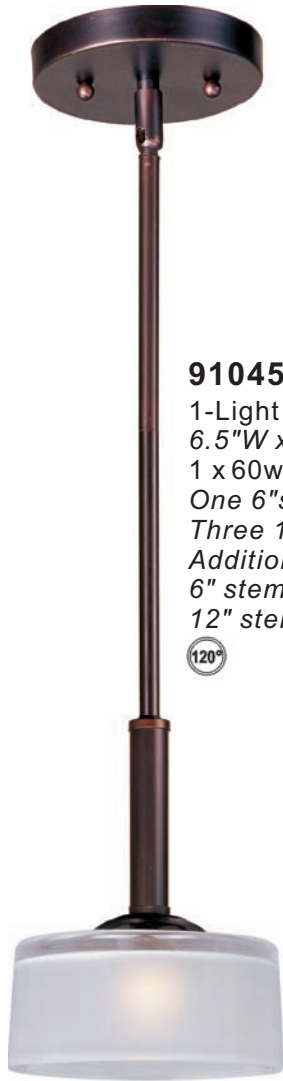

5-Light Chandelier
30"W x 22"H x 66"OAH
5 x 75w G9 Bulbs (Included)
One 6" stem and
Three 12" stems included.

Additional stems available:
6" stem - STR07206OI, PC
12" stem - STR07212OI, PC

120°

91045 FTOI, FTPC
 1-Light Mini Pendant
 6.5"W x 11.25"H x 53.25"OAH
 1 x 60w G9 Bulb (Included)
 One 6" stem and
 Three 12" stems included.
 Additional stems available:
 6" stem - STR04506OI, PC
 12" stem - STR04512OI, PC