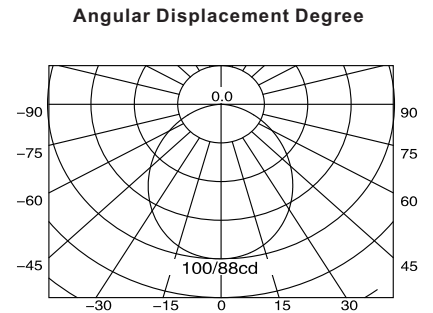

Add-On Discs

- **53850AL** Brushed Aluminum
- **53850BRZ** Anodized Bronze
- **53850WT** White
- 2.75"W x .5"H
- 1 x .6w LED (Integrated)
- 220 Rated Lumens

Motion Sensor

53812BK Black
1"D x 2.25"L x 1.15"W

- Turns CounterMax MX-LD-R system on and off by infrared sensor
- Once the sensor, with a range of 20', detects motion through body heat, it will turn the system on
- After 15 minutes of no motion detected, the sensor will turn the system off.
- Installed between driver and distributor
- Includes one 6" input cord and two 24" output cords

Touch Dimmer

53811WT White
53811BK Black
3"L x 1.2"W x .6"H

- Dims CounterMax MX-LD-R system and turns the system on or off
- A tap turns the system on or off, a continuous hold for full range dimming.
- Installed between driver and distributor
- Includes one 10" input cord and one 45" output cord

Extension Cords

Used to extend distance between distributor and LED disc.
A maximum of 84" can be used between distributor and an LED disc.

- 24" **53807WT** White
- 24" **53807BK** Black
- 48" **53809WT** White
- 48" **53809BK** Black

Plastic Wire Clip
53255

.5"W x 0.25"H x 1"L