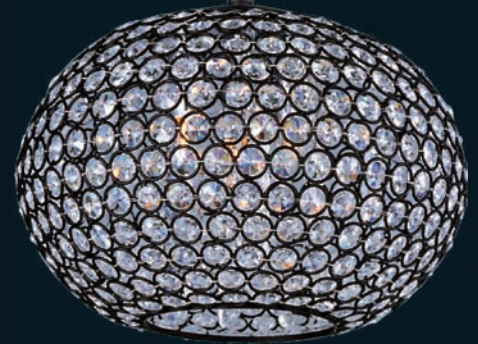

6" stem - STR04706BZ, PS

12" stem - STR04712BZ, PS

Glimmer collection

39878 BCBZ, BCPS

5-Light Pendant
15"W x 10"H x 49"OAH
5 x 60w G9 Bulbs (Included)
One 6" stem and
Three 12" stems included.
Additional stems available:
6" stem - STR04706BZ, PS
12" stem - STR04712BZ, PS