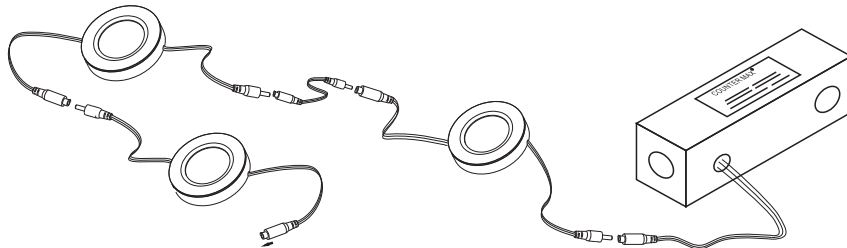

3000 K Warm White

Angular Displacement Degree

24V 20w Direct Wire Driver

53875BK (Non Dimmable)

53878BK (Dimmable)

7.75"L x 2"W x 1.25"H

- 110V/277V input
- 24V, .83A output
- Operates Up To 6 MX-LD-DLED discs
- 72" output cord
- Direct wire junction box
- 53878BK dimmable using standard dimmer

24V 30w Direct Wire Driver

53876BK (Non Dimmable)

53879BK (Dimmable)

9.5"L x 2"W x 1.25"H

- 110V/277V input
- 24V, 1.25A output
- Operates Up To 9 MX-LD-DLED discs
- 72" output cord
- Direct wire junction box
- 53879BK dimmable using standard dimmer

Extension Cords

- Extends distance between driver and MX-LD-DLED disc
- Extends distance between any two MX-LD-D LED discs
- Maximum amount of extension cords on a single driver is 120"
- 12" **53868WT** White
- 12" **53868BK** Black
- 24" **53869WT** White
- 24" **53869BK** Black