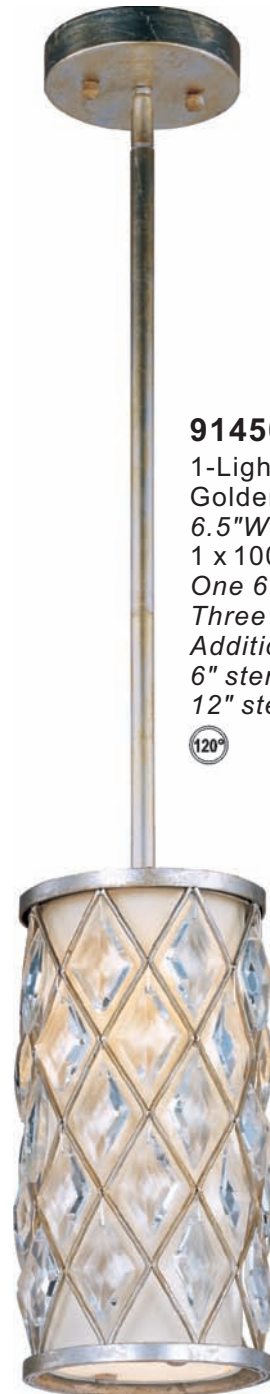

One 6" stem and

Three 12" stems included

Additional stems available:

6" stem - STR06206GS-D

12" stem - STR06212GS-D

Diamond collection

21455OFGS
3-Light Pendant
Golden Silver
18.5"W x 11.5"H x 56"OAH
3 x 100w MB Bulbs
One 6"stem and
Three 12" stems included.
Additional stems available:
6" stem - STR06206GS-D
12" stem - STR06212GS-D