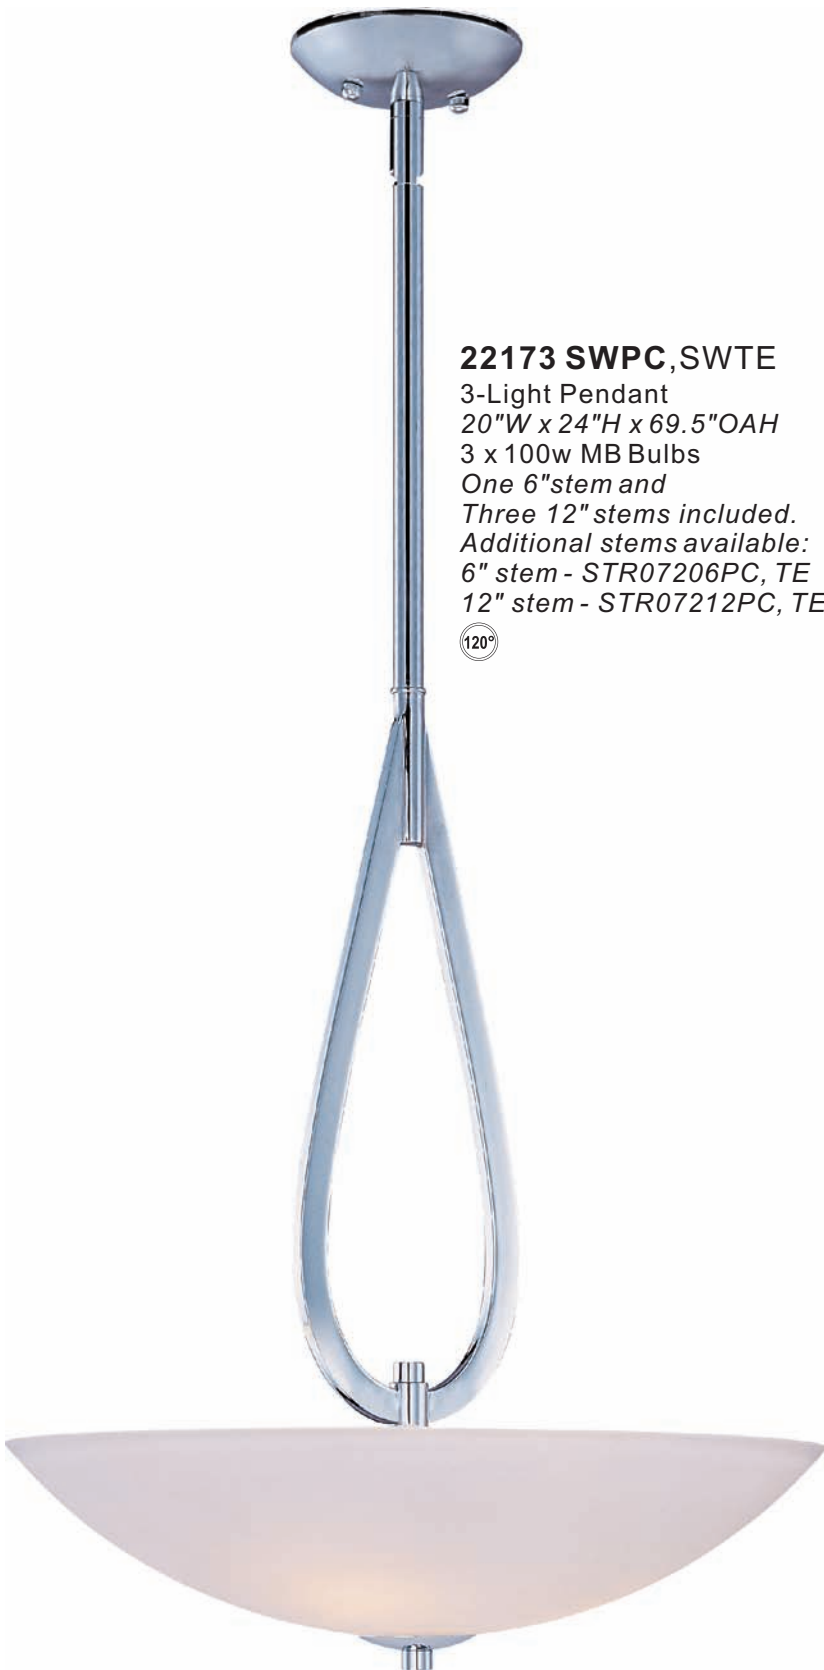

6-Light Chandelier
26.25"W x 26.5"H x 71.5"OAH
6 x 100w MB Bulbs
One 6" stem and
Three 12" stems included.
Additional stems available:
6" stem - STR07206PC, TE
12" stem - STR07212PC, TE

22173 SWPC, SWTE
3-Light Pendant
20"W x 24"H x 69.5"OAH
3 x 100w MB Bulbs
One 6" stem and
Three 12" stems included.
Additional stems available:
6" stem - STR07206PC, TE
12" stem - STR07212PC, TE