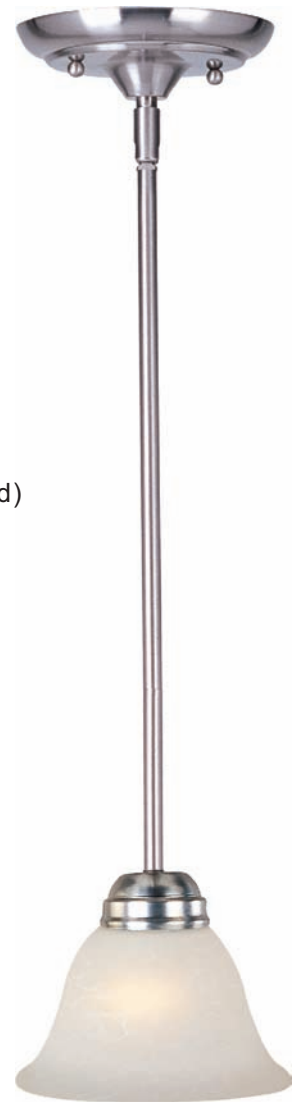

85139ICSN

1-Light Mini Pendant
Satin Nickel
6.5"W
1 x 13w GU24 Bulb (Included)
900 Rated Lumens
Additional stems available:
6" order STR06206SN
12" order STR06212SN
One 6" stem and
Three 12" stems included.

CA
T24 120°