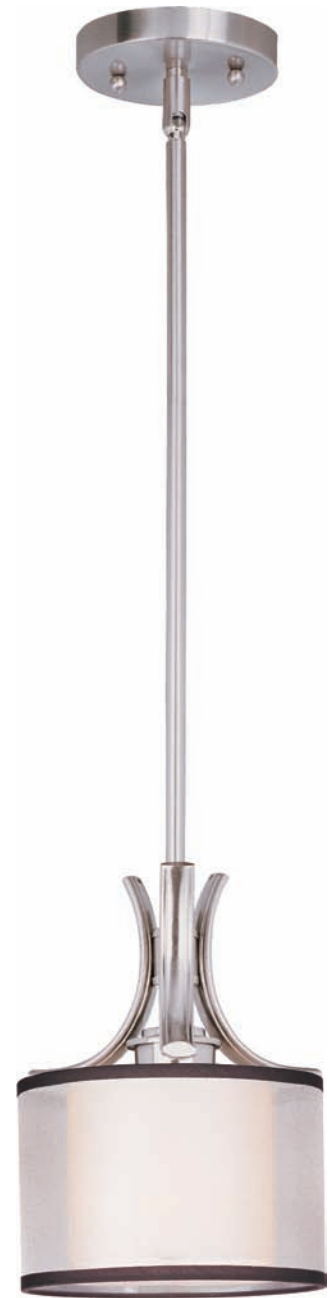

93031SWSN
1-Light Mini Pendant
Satin Nickel
8"W x 10"H x 52"OAH
1 x 75w MB Bulb
One 6" stem and
Three 12" stems included.
Additional stems available:
6" stem - STR04506SN
12" stem - STR04512SN