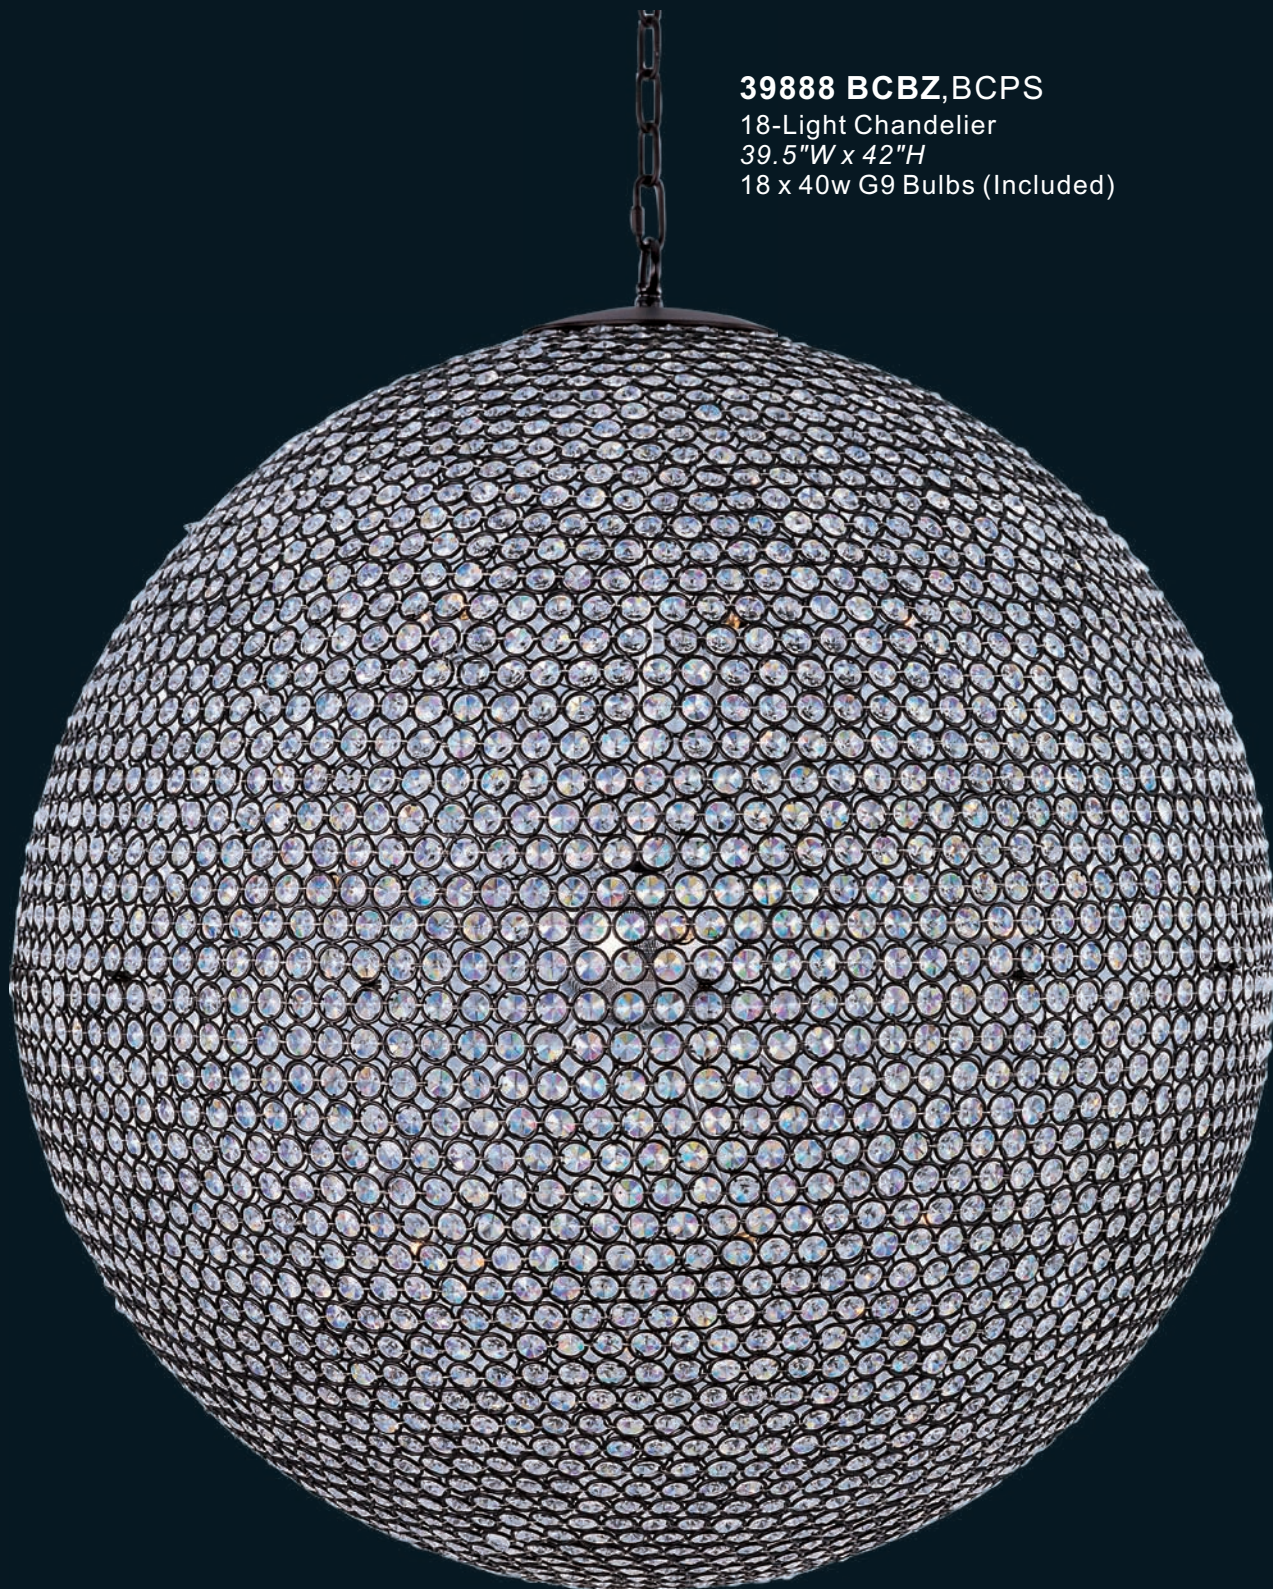

Glimmer collection

Like a constellation that sparkles in the night, the Glimmer collection features frames of rings expertly crafted and finished in choice of Polished Silver or Bronze. The rings are adorned with hundreds of clear Beveled Crystal beads which are installed one at a time by hand to create a masterpiece of lighting illuminated by xenon lamps.

39888 BCBZ, BCPS

18-Light Chandelier

39.5"W x 42"H

18 x 40w G9 Bulbs (Included)