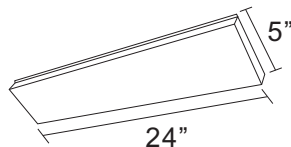

24" 1-Light Fluorescent
87807WT White
24"L x 5"W x 1.25"H
1 F16 T5 (Included) / 1360 Lumens / 7,500 Hours