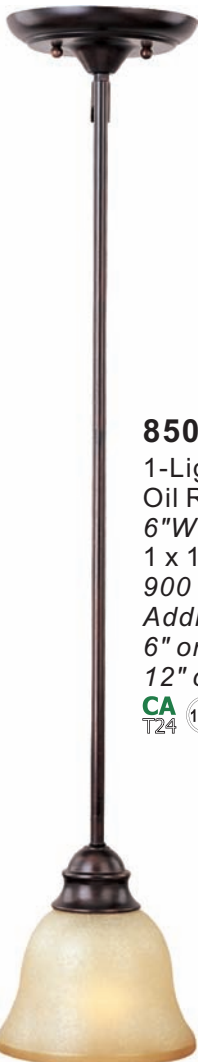

85004WSOI

1-Light Mini Pendant
Oil Rubbed Bronze
6"W
1 x 13w GU24 Bulb (Included)
900 Rated Lumens
Additional stems available:
6" order STR04506 OI
12" order STR04512 OI

85808WSOI

2-Light Bath Vanity
Oil Rubbed Bronze
14.5"W x 8.5"H x 9"Ext.
2 x 13w GU24 Bulbs (Included)
1800 Rated Lumens