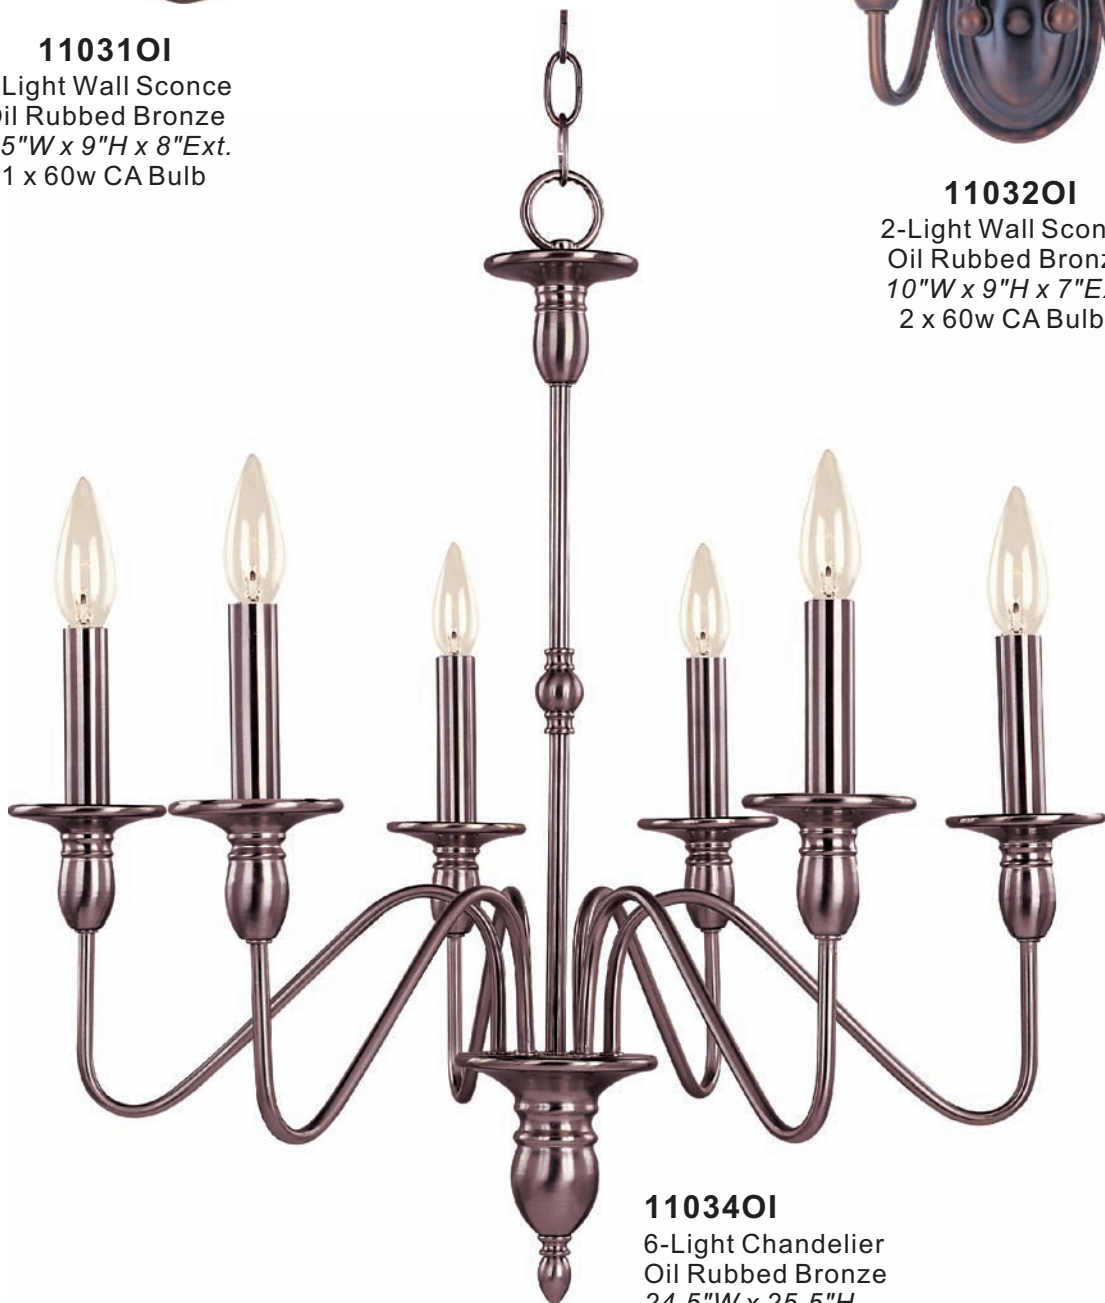

110340I
6-Light Chandelier
Oil Rubbed Bronze
24.5"W x 25.5"H
6 x 60w CA Bulbs