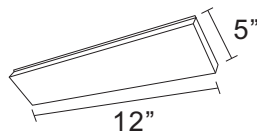

Direct Wire Fluorescent Under cabinet Lighting

Features

- T-5 high lumen technology
- 3100 K color temperature
- Full size knockouts
- Long life fluorescent lamps

This direct wire collection of fluorescent under cabinet lights boasts T-5 high lumen technology in sizes from 12" to 43" in length. Full size knockouts allow for easy installation in any application.

12" 1-Light Fluorescent
87805WT White
12"L x 5"W x 1.25"H
1 F8 T5 (Included) / 400 Lumens / 7,500 Hours