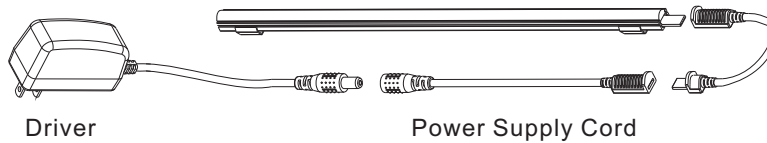

**Add-On Kit
53804BRZ**

One Add-On kit can be used with either starter kit and Includes:

- Two 10" CounterMax MX-LMC LED mini channels
- Two 5" CounterMax MX-LMC LED mini channels
- Eight flat mounting clips
- Eight 45° angle mounting clips
- Mounting Screws

Driver

Power Supply Cord

Connecting Cord

Length	Diodes	Lumens	Wattage	Voltage	Beam Angle	Color Temp
5"	12	65	0.96	12V	70°	3000 K
10"	24	130	1.92	12V	70°	3000 K
16.5"	42	227	3.36	12V	70°	3000 K

Motion Sensor

53812BK Black
1"D x 2.25"L x 1.15"W

- Turns CounterMax MX-LMC system on and off by infrared sensor
- Once the sensor, with a range of 20', detects motion through body heat, it will turn the system on
- After 15 minutes of no motion detected, the sensor will turn the system off.
- Installed between driver and distributor
- Includes one 6" input cord and two 24" output cords