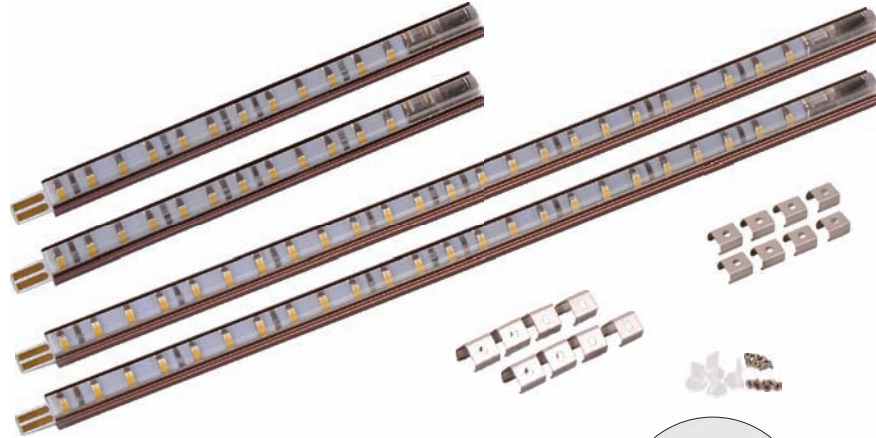

**Add-On Kit
53804BRZ**

One Add-On kit can be used with either starter kit and Includes:

- Two 10" CounterMax MX-LMC LED mini channels
- Two 5" CounterMax MX-LMC LED mini channels
- Eight flat mounting clips
- Eight 45° angle mounting clips
- Mounting Screws

Length	Diodes	Lumens	Wattage	Voltage	Beam Angle	Color Temp
5"	12	65	0.96	12V	70°	3000 K
10"	24	130	1.92	12V	70°	3000 K
16.5"	42	227	3.36	12V	70°	3000 K

Motion Sensor

53812BK Black
1"D x 2.25"L x 1.15"W

- Turns CounterMax MX-LMC system on and off by infrared sensor
- Once the sensor, with a range of 20', detects motion through body heat, it will turn the system on
- After 15 minutes of no motion detected, the sensor will turn the system off.
- Installed between driver and distributor
- Includes one 6" input cord and two 24" output cords

Touch Dimmer

53811WT White
53811BK Black
3"L x 1.2"W x .6"H

- Dims CounterMax MX-LMC system and turns the system on or off
- A tap turns the system on or off, a continuous hold for full range dimming.
- Installed between driver and distributor
- Includes one 10" input cord and one 45" output cord

Plastic Wire Clip
53255

.5"W x 0.25"H x 1"L