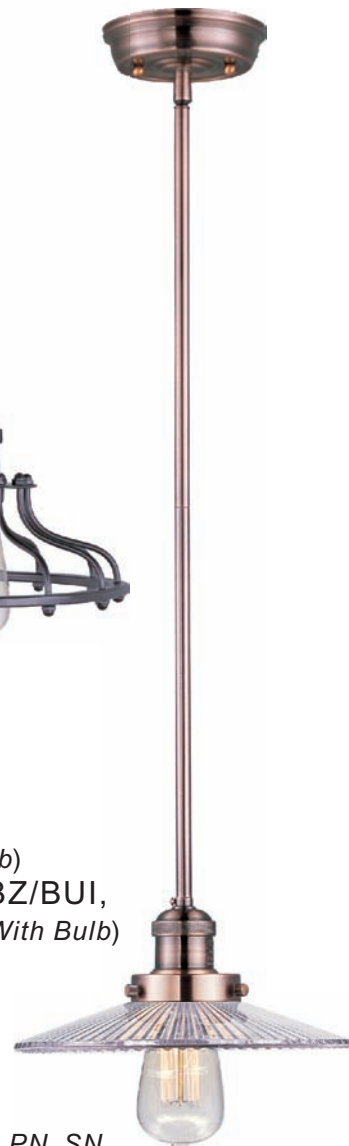

25044 ACP, BZ,

PN, SN (Without Bulb)

25044 ACP/BUI, BZ/BUI, PN/BUI, SN/BUI (With Bulb)

1-Light Pendant

10"W x 5.75"H x 50"OAH

1 x 60w MB Bulb

One 6" stem and

Three 12" stems included

Additional stems available:

6" stem - STR04506ACP, BZ, PN, SN

12" stem - STR04512ACP, BZ, PN, SN

25045 CLACP, CLBZ, CLPN, CLSN (Without Bulb)

25045 CLACP/BUI, CLBZ/BUI, CLPN/BUI, CLSN/BUI (With Bulb)

1-Light Pendant

10"W x 4.5"H x 48.75"OAH

1 x 60w MB Bulb

One 6" stem and

Three 12" stems included

Additional stems available:

6" stem - STR04506ACP, BZ, PN, SN

12" stem - STR04512ACP, BZ, PN, SN