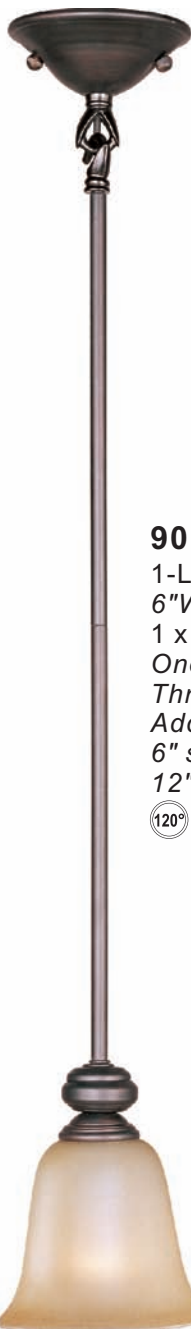

90170 ICSS, WSOI

1-Light Mini Pendant
6"W x 11"H x 54"OAH
1 x 100w MB Bulb
One 6" stem and
Three 12" stems included.
Additional stems available:
6" stem - STR04506OI, SS
12" stem - STR04512OI, SS

120°