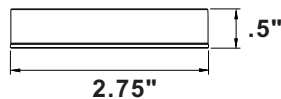

LED Discs

The versatile CounterMax® MX-LD-D LED disc features two piece aluminum construction that allows for both surface mounting or recessed installation and are designed for daisy chain installation of up to nine discs on one driver with direct-wire installation. MX-LD-D LED discs operate at a fraction of the heat of a halogen or xenon discs and consume less than three watts of electricity. When used in conjunction with the available dimmable driver, MX-LD-D LED discs are dimmable using a standard dimmer. This combination of versatility, safety, energy efficiency and dimmability make the MX-LD-D LED discs the smart choice for disc lighting.

Features:

- Surface or recessed Installation
- Warm white 3000 K color temperature
- Two 12" wire leads (Black for Anodized Bronze and Brushed Aluminum finishes, White for White finish)
- Twist lock connectors
- 220 lumens
- 2.3 watts
- 24 volt low voltage lighting system
- Two piece aluminum construction
- Frosted light guard diffuser
- Mounting screws
- Up to nine MX-LD-D LED discs on a single driver
- Dimmable using the available dimmable driver using a standard dimmer

LED Discs

53860AL Brushed Aluminum

53860BRZ Anodized Bronze

53860WT White

2.75"W x .5"H

1 x 2.3w LED (Integrated)

220 Total Rated Lumens