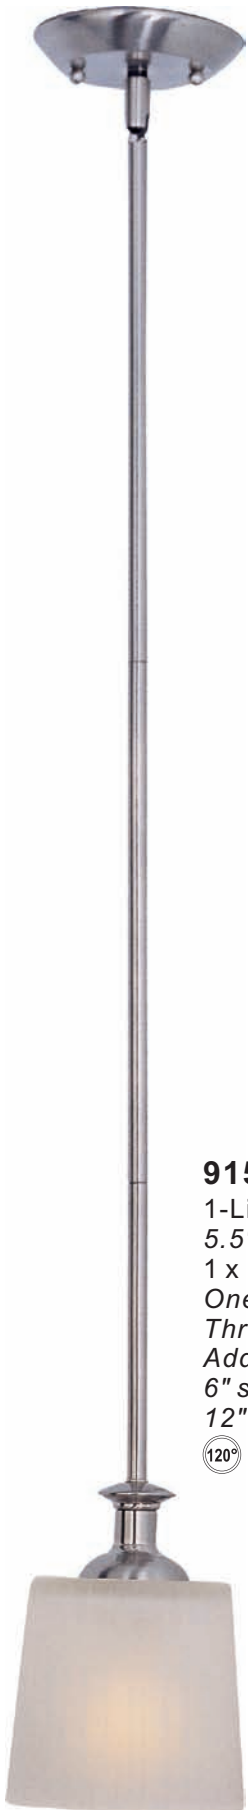

21504 DWOI,FTSN

3-Light Chandelier
18.5"W x 19.75"H
3 x 60w CA Bulbs

21505 DWOI,FTSN

5-Light Chandelier
25.5"W x 24.25"H
5 x 60w CA Bulbs

Finesse collection

91500 DWOI,FTSN
1-Light Mini Pendant
5.5"W
1 x 100w MB Bulb
*One 6" stem and
Three 12" stems included.
Additional stems available:
6" stem - STR04506OI,SN
12" stem - STR04512OI,SN*