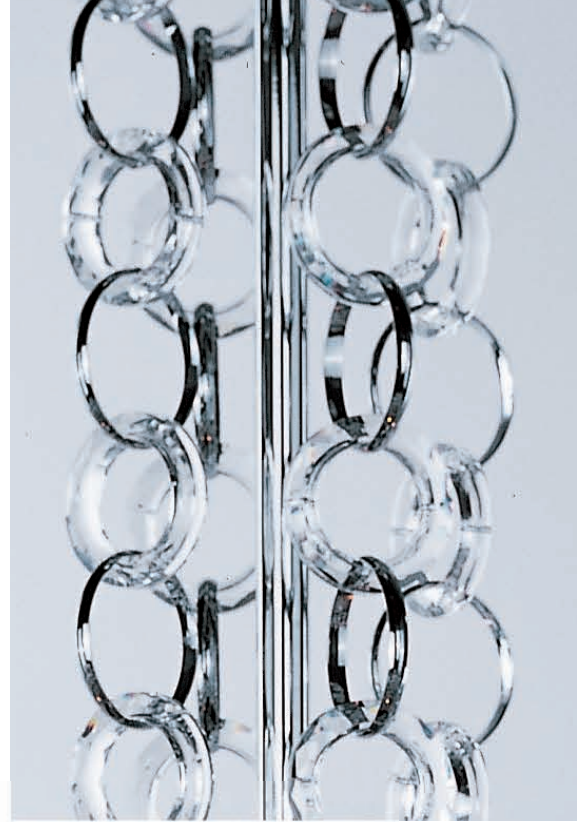

Cirque collection

Chains of faceted crystal rings are linked together by Polished Chrome jewelry bands that cascade from the top and through the fixture. The exterior shade of wave-like metal encases multi-faceted Beveled Crystal jewels, which sparkle from the light of the Xenon lamps included with each fixture.

Exclusive Design

By

23097BCPC

12-Light Chandelier

Polished Chrome

32.5"L x 12"W x 27"H x 53.75"OAH

12 x 40w G9 Bulbs (Included)

Four 6" stems and

Two 12" stems included.

Additional stems available:

6" stem - STR06206PC

12" stem - STR06212PC