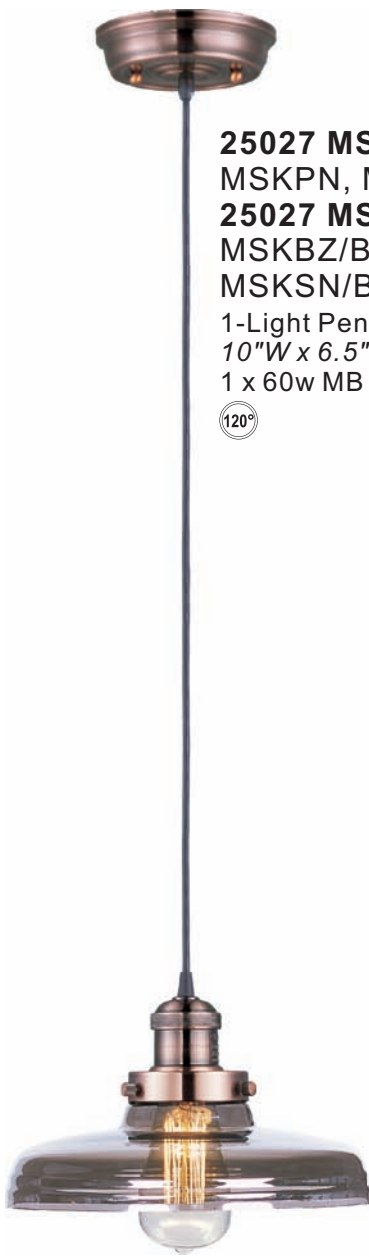

Mini Hi-Bay collection

25027 MSKACP, MSKBZ,
MSKPN, MSKSN (Without Bulb)

25027 MSKACP/BUI,
MSKBZ/BUI, MSKPN/BUI,
MSKSN/BUI (With Bulb)

1-Light Pendant
10"W x 6.5"H x 65.75"OAH
1 x 60w MB Bulb