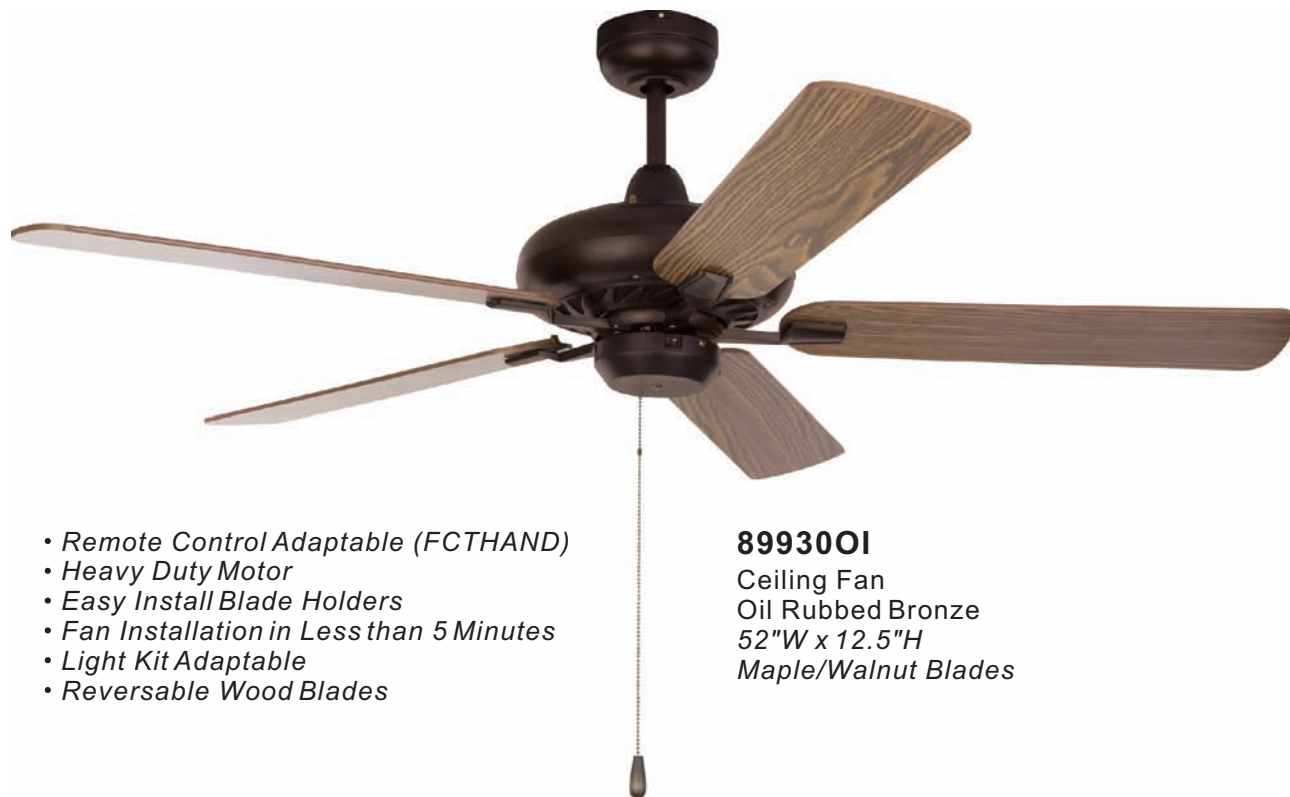

- Remote Control Adaptable (FCTHAND)
- Heavy Duty Motor
- Easy Install Blade Holders
- Fan Installation in Less than 5 Minutes
- Light Kit Adaptable
- Reversible Wood Blades

89930OI
Ceiling Fan
Oil Rubbed Bronze
52"W x 12.5"H
Maple/Walnut Blades