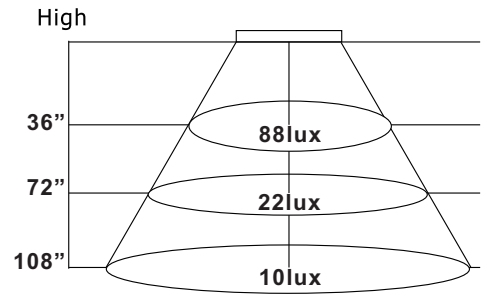

3000 K Warm White