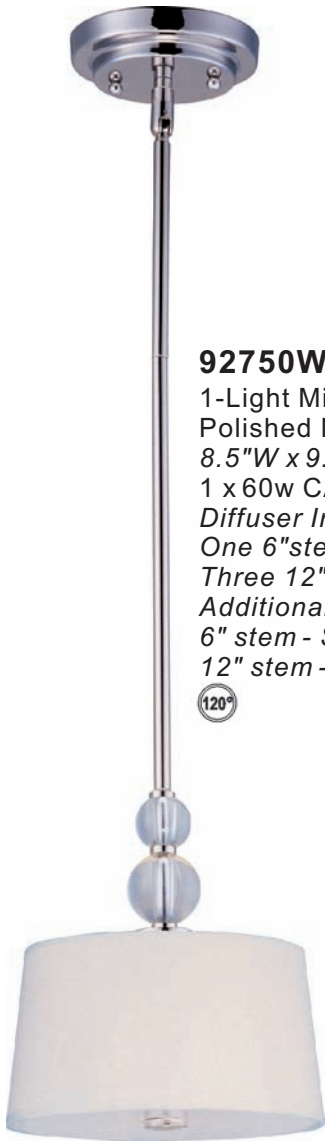

Rondo collection

92750WTPN

1-Light Mini Pendant
Polished Nickel
8.5"W x 9.75"H x 54.5"OAH
1 x 60w CABulb
Diffuser Included
One 6" stem and
Three 12" stems included.
Additional stems available:
6" stem - STR04506PN
12" stem - STR04512PN

120°