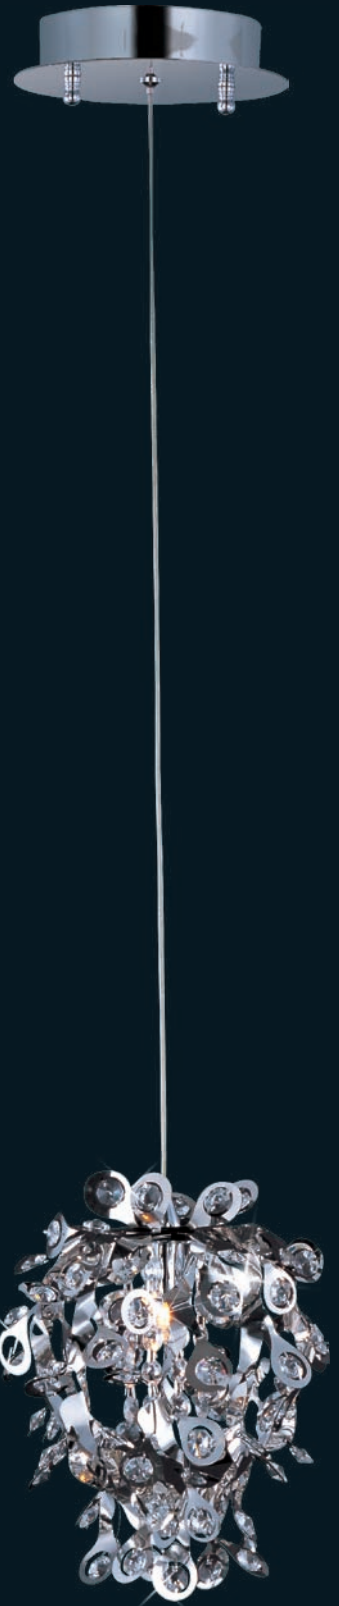

94200BCPC
1-Light Mini Pendant
Polished Chrome
8"W x 9.75"H x 130"OAH
1 x 40w G9 Bulb (Included)