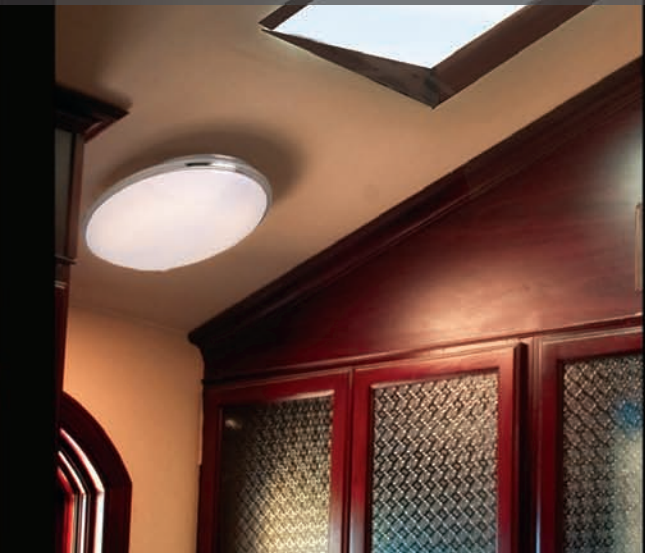

Energy Efficiency and LED Lighting