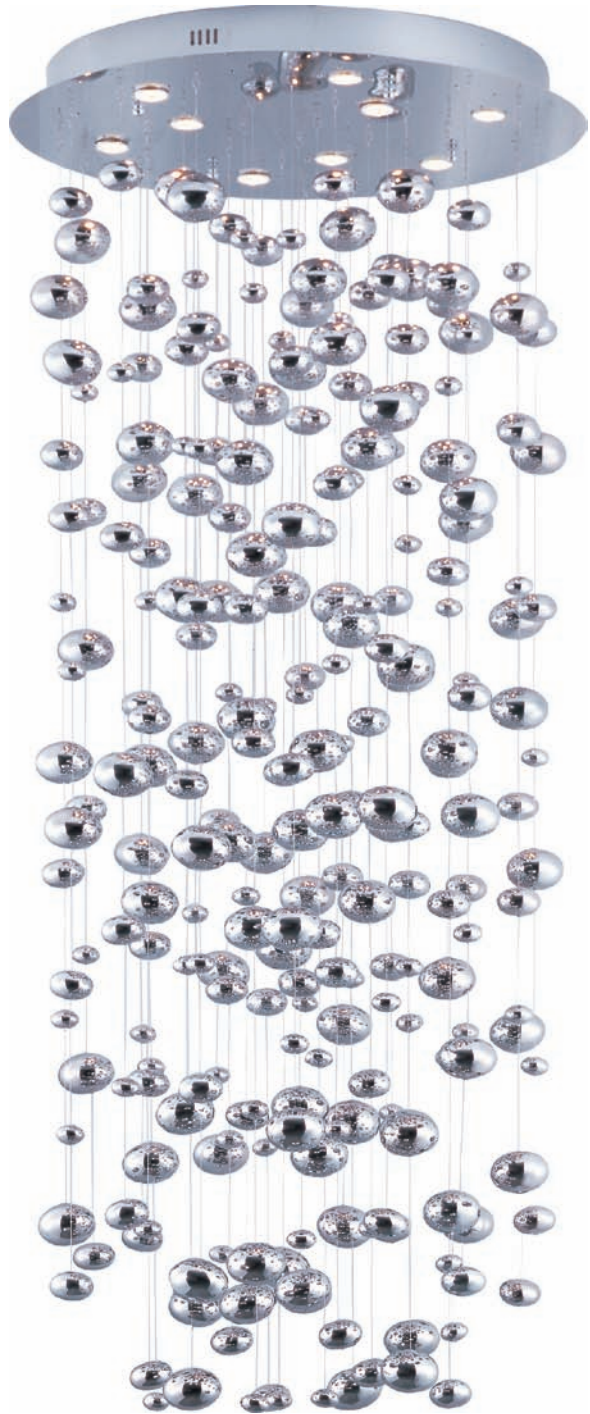

Dew collection

Dew's drops of Chrome plated glass are randomly displayed as if floating in air. The metal pan, finished in Polished Chrome, is available in choice of halogen or long life, energy efficient LED light.

39855PCPC
9-Light Chandelier
Polished Chrome
31.5"W x 72"H
9 x 50w Halogen GU10 MR16
Bulbs (Included)
15,300 Rated Lumens

39853PCPC
9-Light Chandelier
Polished Chrome
31.5"W x 33"H
9 x 50w Halogen GU10 MR16
Bulbs (Included)
15,300 Rated Lumens

Dew LED collection

Dew LED Features

- 3500 K color temperature
- 40,000 rated life hours
- Replaceable LED bulbs
- Dimmable using Lutron® C.L.™ or Leviton® Universal dimmers

39863PCPC
9-Light LED Chandelier
Polished Chrome
31.5"W x 33"H
9 x 4w LED GU10 MR16
Bulbs (Included)
2,250 Rated Lumens

39865PCPC
9-Light LED Chandelier
Polished Chrome
31.5"W x 72"H
9 x 4w LED GU10 MR16
Bulbs (Included)
2,250 Rated Lumens