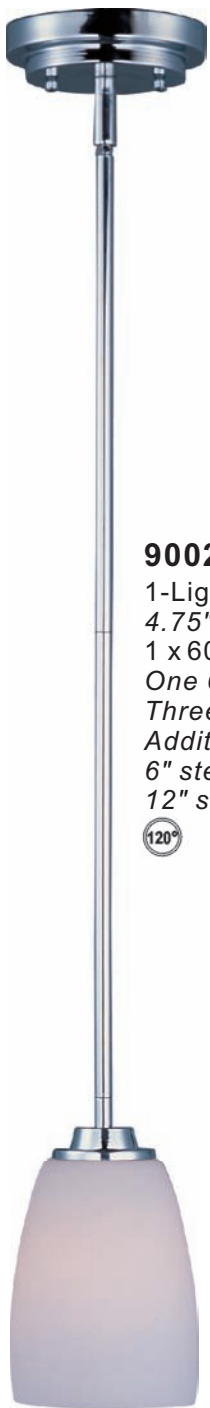

Rocco collection

90020 SWOI, SWPC

1-Light Mini Pendant
4.75"W x 8"H x 51.5"OAH
1 x 60w MB Bulb
One 6" stem and
Three 12" stems included.
Additional stems available:
6" stem - STR04506OI, PC
12" stem - STR04512OI, PC

120°