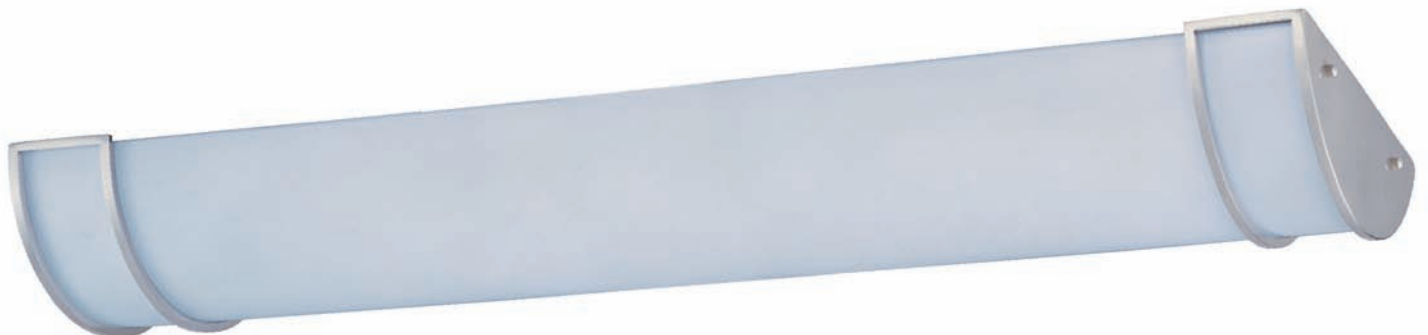

85538WTSN

3-Light Flush Mount

Satin Nickel

48"L x 11.5"W x 4.5"Ext.

3 x 32w Med Bi Pin T8 Bulbs (Not Included)

8400 Rated Lumens