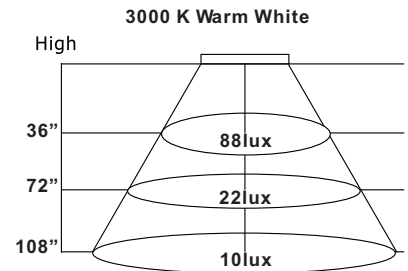

Add-On Discs

- **53850AL** Brushed Aluminum
- **53850BRZ** Anodized Bronze
- **53850WT** White
- 2.75"W x .5"H
- 1 x .6w LED (Integrated)
- 220 Rated Lumens

Motion Sensor

53812BK Black
1"D x 2.25"L x 1.15"W

- Turns CounterMax MX-LD-R system on and off by infrared sensor
- Once the sensor, with a range of 20', detects motion through body heat, it will turn the system on
- After 15 minutes of no motion detected, the sensor will turn the system off.
- Installed between driver and distributor
- Includes one 6" input cord and two 24" output cords

Touch Dimmer

53811WT White
53811BK Black
3"L x 1.2"W x .6"H

- Dims CounterMax MX-LD-R system and turns the system on or off
- A tap turns the system on or off, a continuous hold for full range dimming.
- Installed between driver and distributor
- Includes one 10" input cord and one 45" output cord

Extension Cords

Used to extend distance between distributor and LED disc.
A maximum of 84" can be used between distributor and an LED disc.

- 24" **53807WT** White
- 24" **53807BK** Black
- 48" **53809WT** White
- 48" **53809BK** Black

Plastic Wire Clip
53255

.5"W x 0.25"H x 1"L