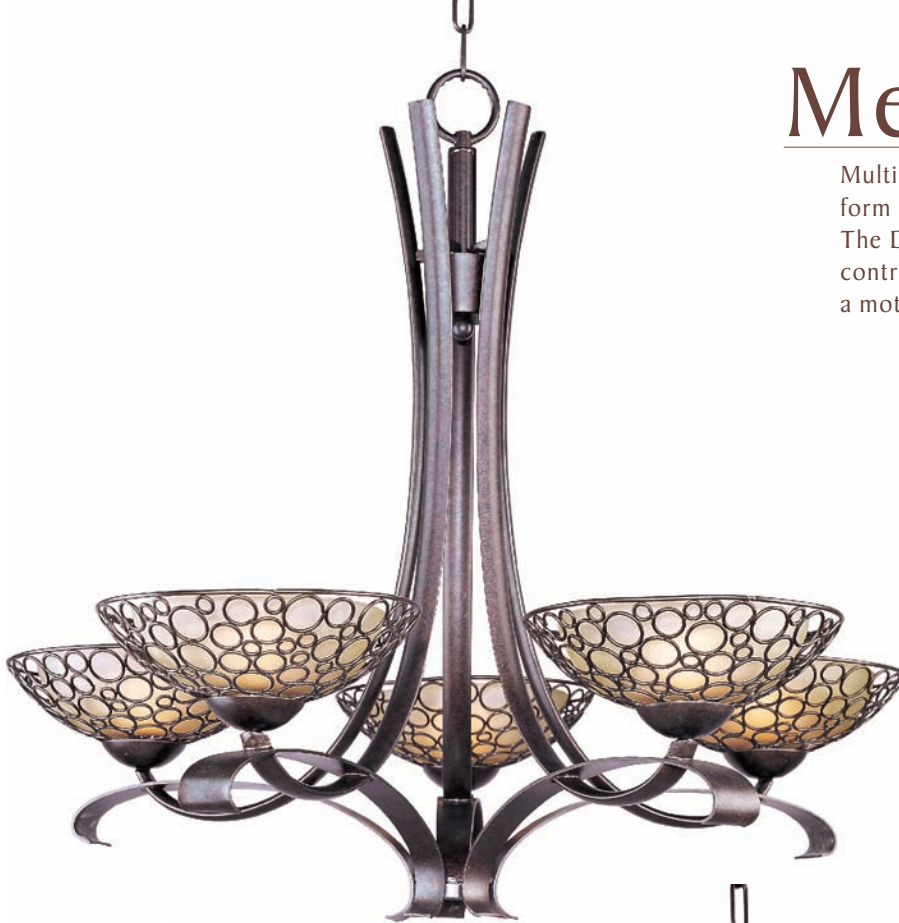

Meridian collection

Multiple-sized rings artfully welded to one another form modern sculptures in the Meridian collection. The Dusty White inner glass shades add a perfect contrast to the darker metal finished in a mottled Umber Bronze.

21345DWUB

5-Light Chandelier
Umber Bronze
33.5"W x 29.5"H
5 x 75w G9 Bulbs (Included)