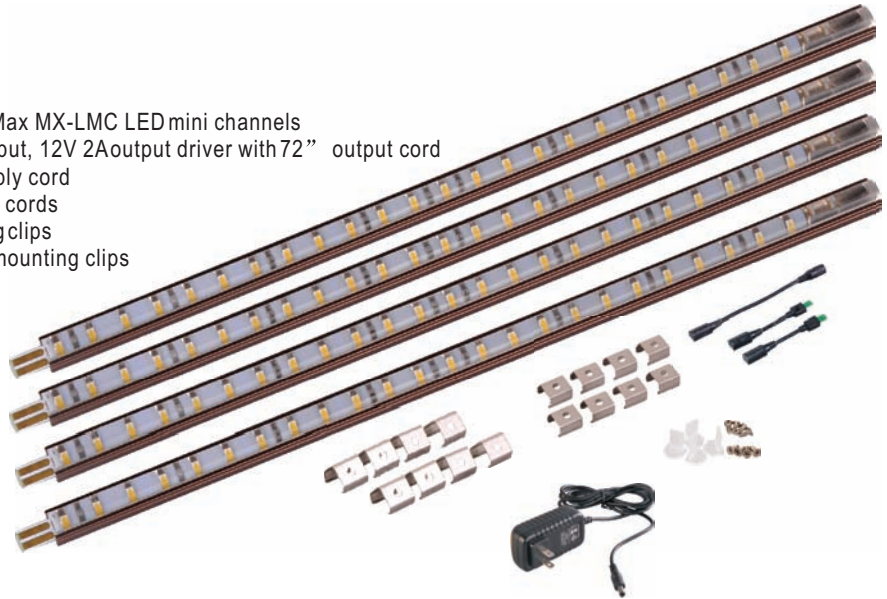

Starter Kit 53800BRZ

Includes:

- Four 10" CounterMax MX-LMC LED mini channels
- One 110V/220V input, 12V 2A output driver with 72" output cord
- One 4" power supply cord
- Two 2" connecting cords
- Eight flat mounting clips
- Eight 45° angle mounting clips
- Mounting Screws
- End Caps