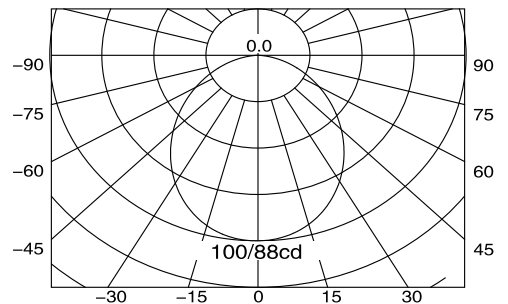

Angular Displacement Degree

Recessed