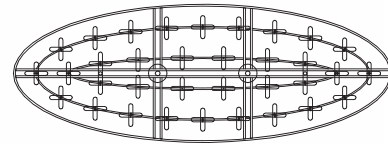

Cirque collection

Chains of faceted crystal rings are linked together by Polished Chrome jewelry bands that cascade from the top and through the fixture. The exterior shade of wave-like metal encases multi-faceted Beveled Crystal jewels, which sparkle from the light of the Xenon lamps included with each fixture.

Exclusive Design

By

23097BCPC

12-Light Chandelier

Polished Chrome

32.5"L x 12"W x 27"H x 53.75"OAH

12 x 40w G9 Bulbs (Included)

Four 6" stems and

Two 12" stems included.

Additional stems available:

6" stem - STR06206PC

12" stem - STR06212PC