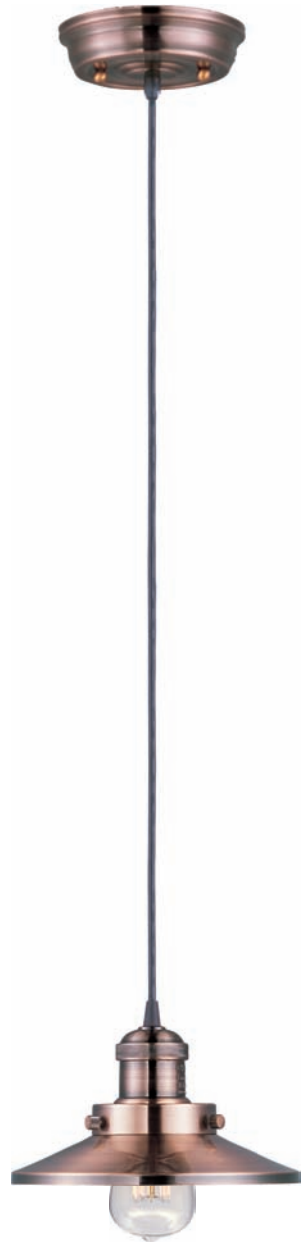

Mini Hi-Bay collection

25020 ACP, BZ, PN, SN (Without Bulb)
25020 ACP/BUI, BZ/BUI,
PN/BUI, SN/BUI (With Bulb)
1-Light Pendant
8"W x 5.25"H x 64.5"OAH
1 x 60w MB Bulb