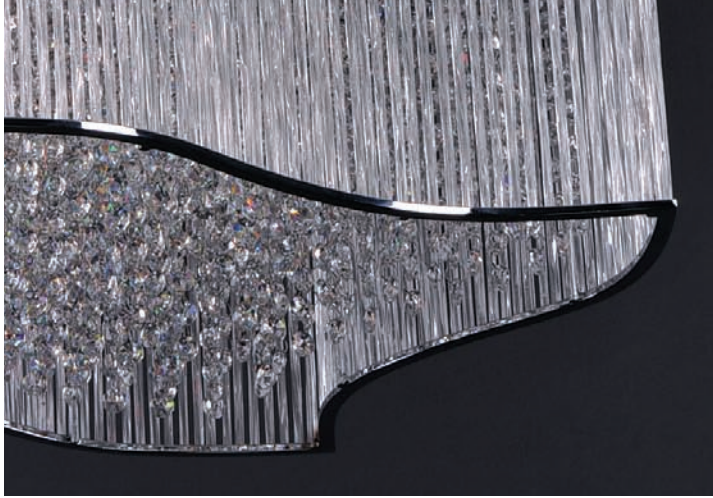

Swizzle collection

91700CLPC

3-Light Mini Pendant
Polished Chrome
8.75"W x 10"H x 55"OAH
3 x 40w G9 Bulbs (Included)
Crystal Included
One 6" stem and
Three 12" stems included
Additional stems available:
6" stem - STR06206PC
12" stem - STR06212PC

120°