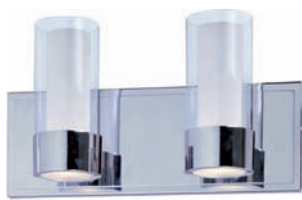

All Bath Vanities

Silo Collection (Page 110)

23072CLFTPC
14"W x 7.5"H x 4.5"Ext.
2 x 75w G9 Bulbs (Included)