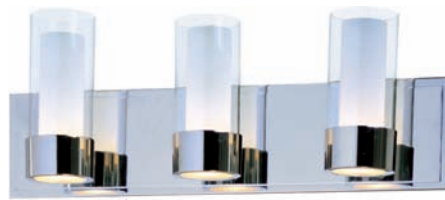

23073CLFTPC
21"W x 7.5"H x 4.5"Ext.
3 x 75w G9 Bulbs (Included)