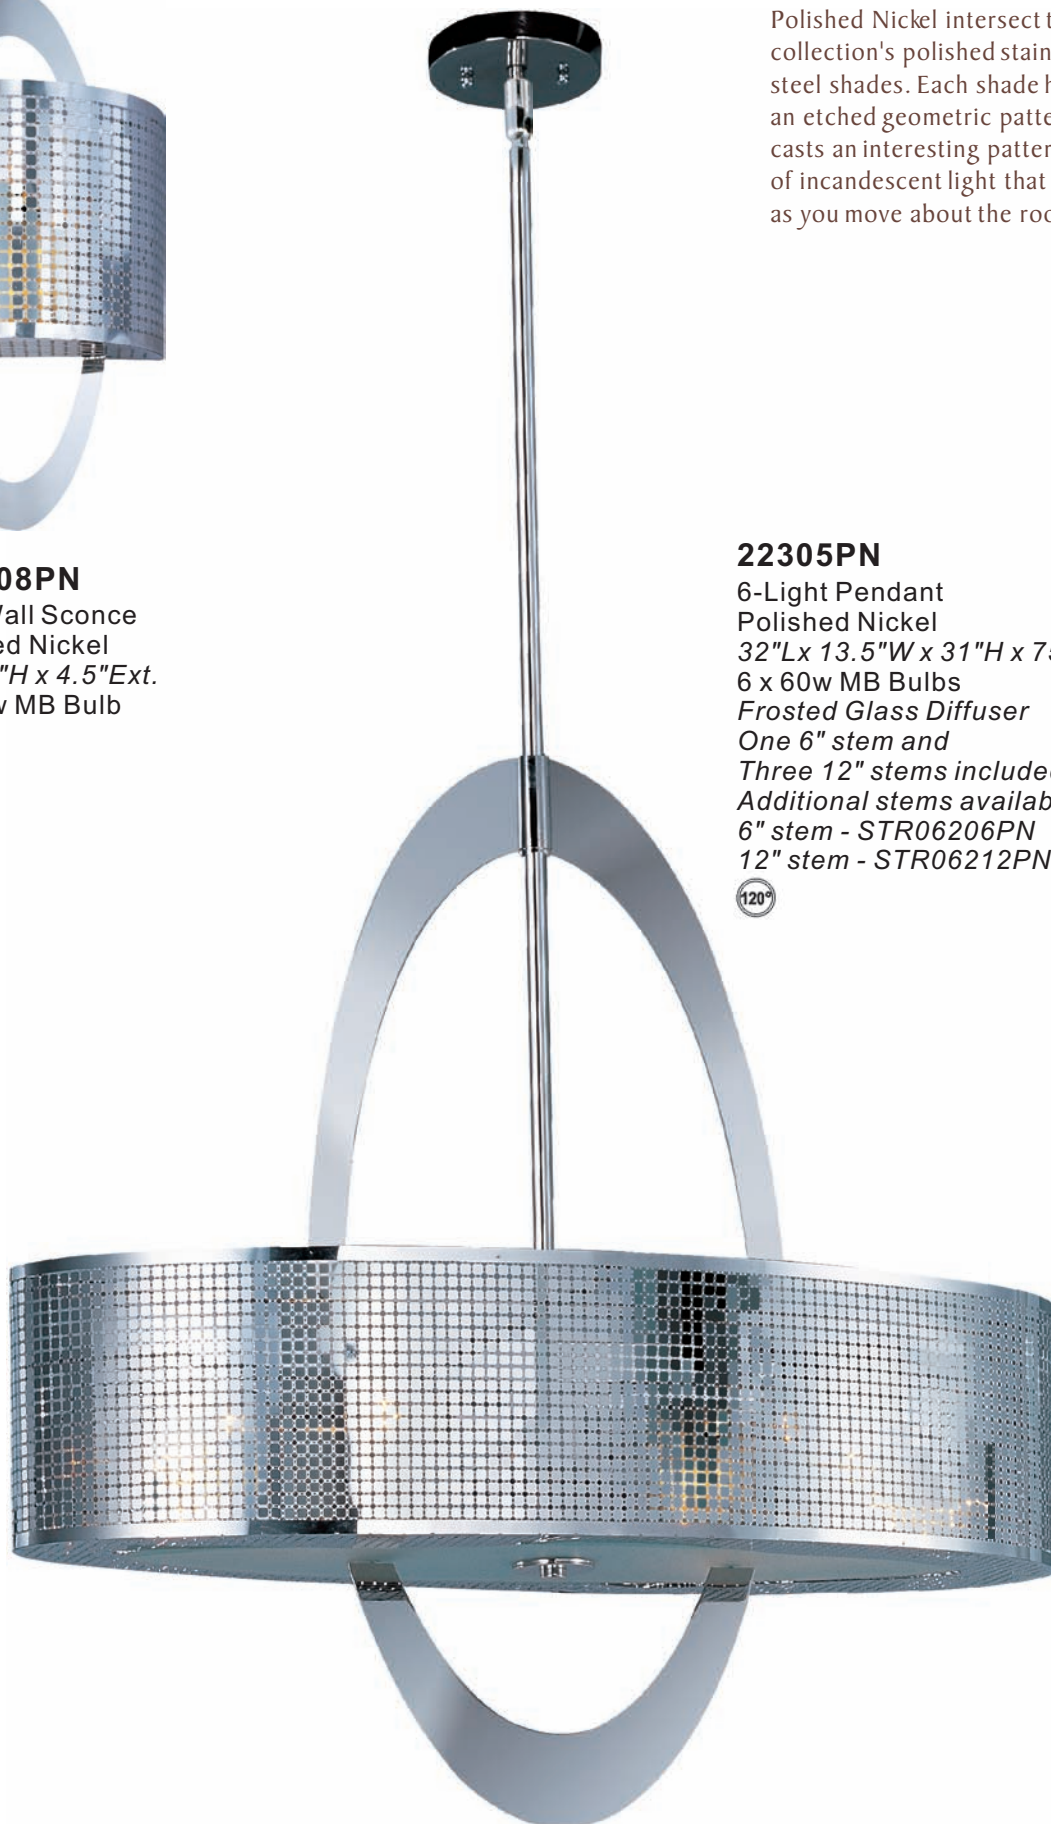

Mirage collection

Laser cut halos of metal finished in Polished Nickel intersect the Mirage collection's polished stainless steel shades. Each shade has an etched geometric pattern that casts an interesting pattern of incandescent light that ever changes as you move about the room.