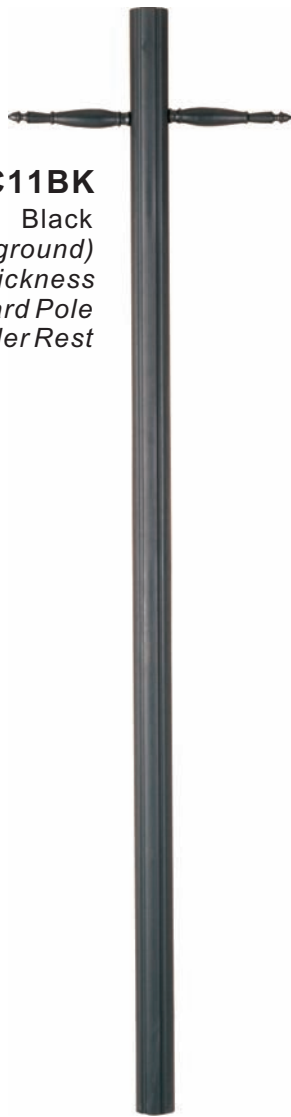

Poles collection

Die Cast Aluminum

1094/PHC11BK

Black
84"H(66"above ground)
3"OD x 0.065"Wall Thickness
Outdoor Direct Burial Standard Pole
Die Cast Cross Arm/Ladder Rest