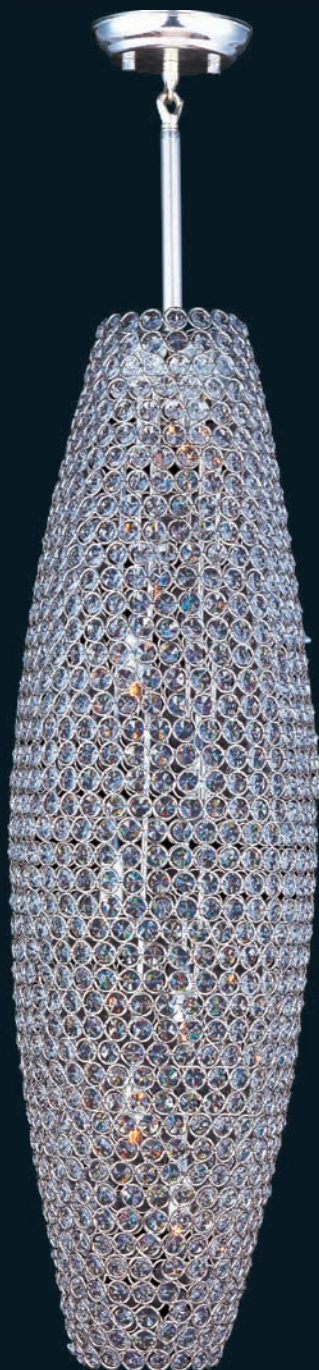

10 x 60w G9 Bulbs (Included)

Two 6" stems and Six 12" stems included

Additional stems available:

6" stem - STR04706BZ, PS

12" stem - STR04712BZ, PS

Glimmer collection

39884 BCBZ,BCPS
12-Light Pendant
10.5"W x 49"H x 88"OAH
12 x 40w G9 Bulbs (Included)
One 6" stem and
Three 12" stems included.
Additional stems available:
6" stem - STR04706BZ,PS
12" stem - STR04712BZ,PS