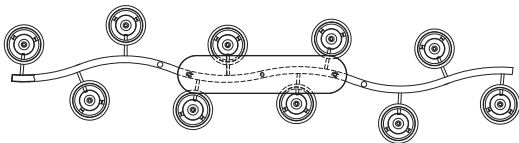

Bayview collection

Bayview collection's curved metal frame finished in Bronze supports Frost glass within Clear glass cylinders. Each cylinder support is open on the bottom to allow light from the included xenon lamps to filter down as well as up into the room.

22348CLFTBZ

10-Light Chandelier

Bronze

59"L x 12"W x 8.5"H x 47"OAH

10 x 60w G9 Bulbs (Included)

Two 6" stems and

Six 12" stems included

Additional stems available:

6" stem - STR06206BZ

12" stem - STR06212BZ