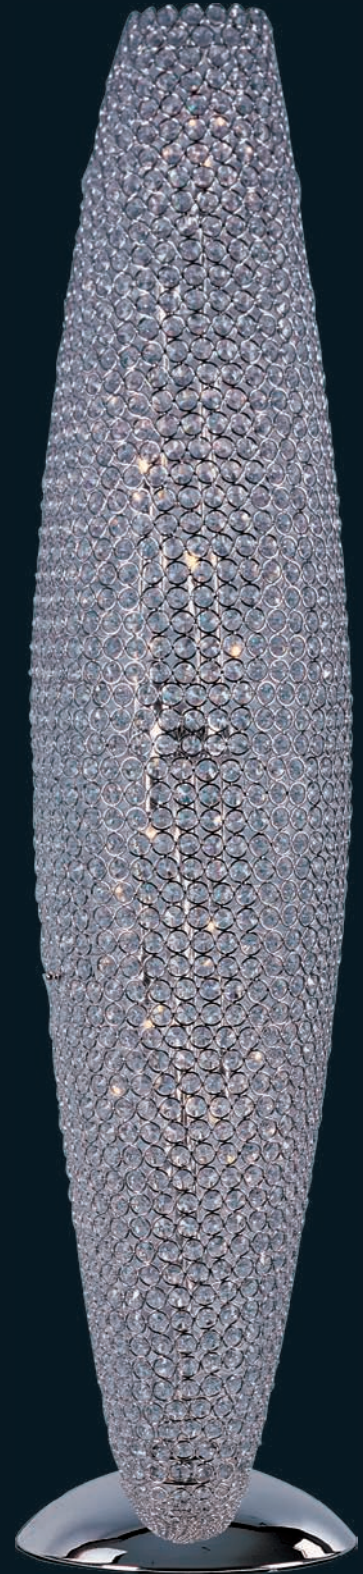

Glimmer collection

39890BCPS
Candle Holder
Polished Silver
3.5"W x 10.25"H

39891BCPS
Candle Holder
Polished Silver
4.25"W x 12"H

39892BCPS
Candle Holder
Polished Silver
5.5"W x 17.5"H

39893BCPS
12-Light Floor Lamp
Polished Silver
11"W x 49"H
12 x 40w G9 Bulbs (Included)