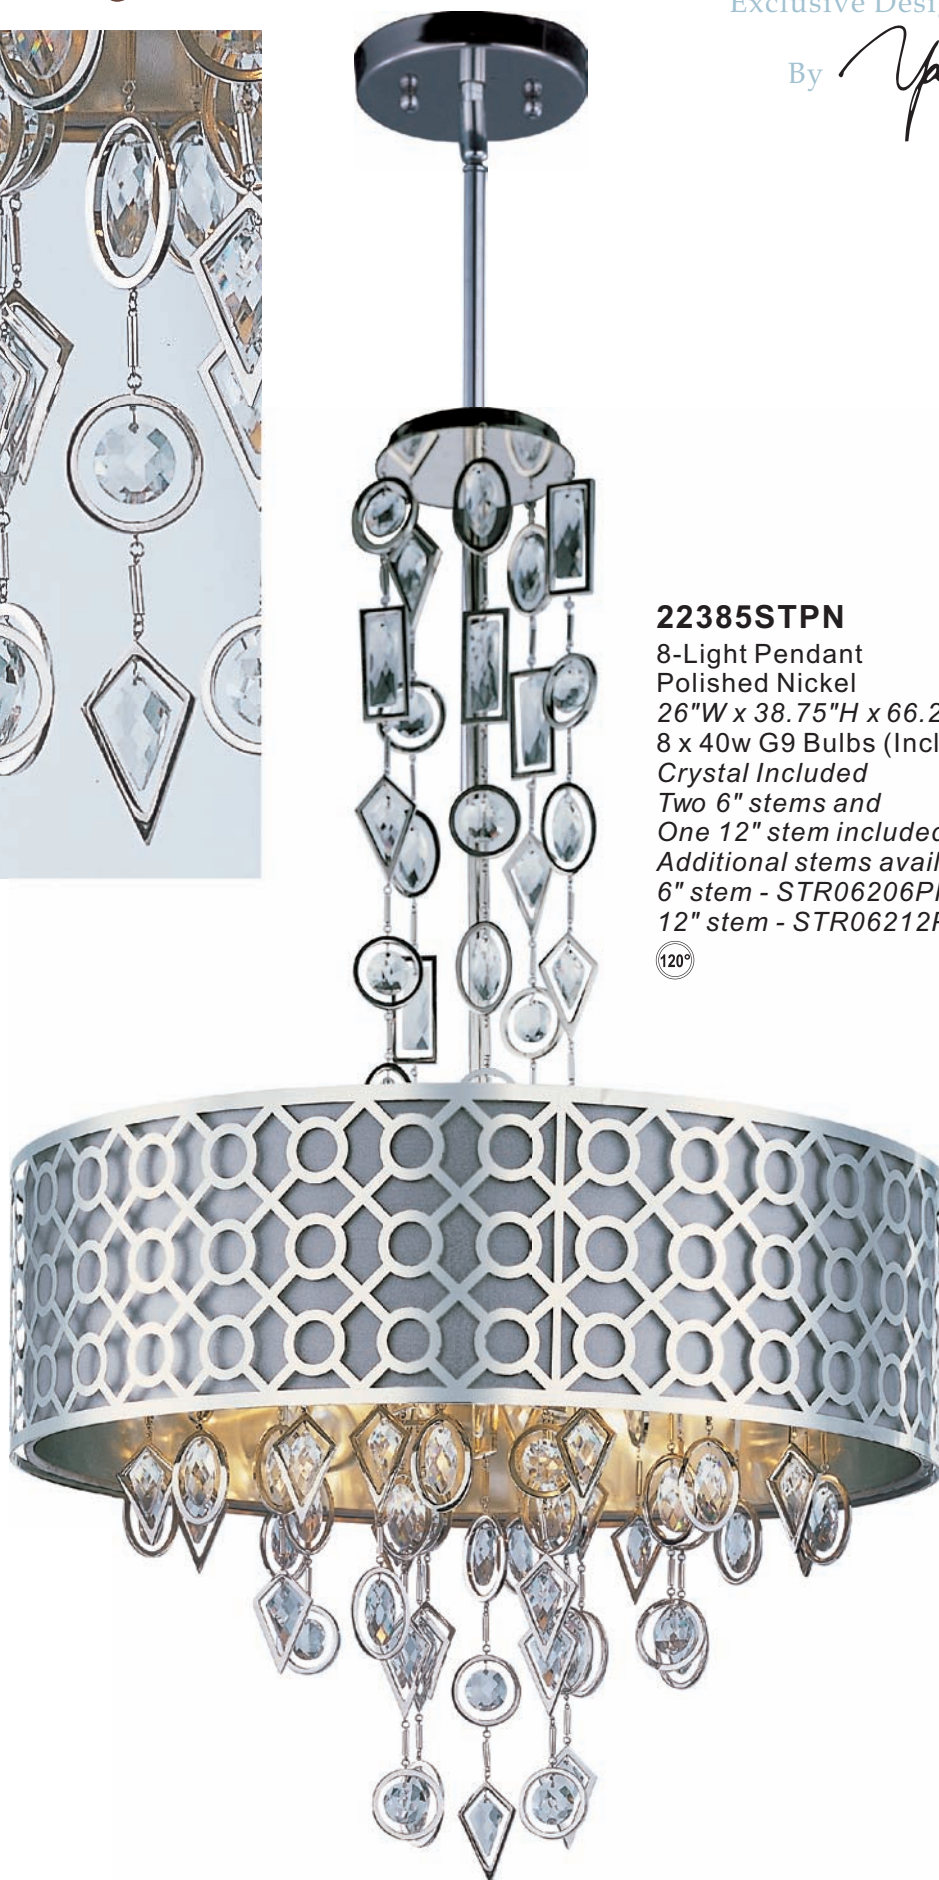

Additional stems available:

6" stem - STR06206PN

12" stem - STR06212PN

Symmetry collection

Exclusive Design

By *Yakov*

22385STPN

8-Light Pendant
Polished Nickel
26"W x 38.75"H x 66.25"OAH
8 x 40w G9 Bulbs (Included)
Crystal Included
Two 6" stems and
One 12" stem included
Additional stems available:
6" stem - STR06206PN
12" stem - STR06212PN