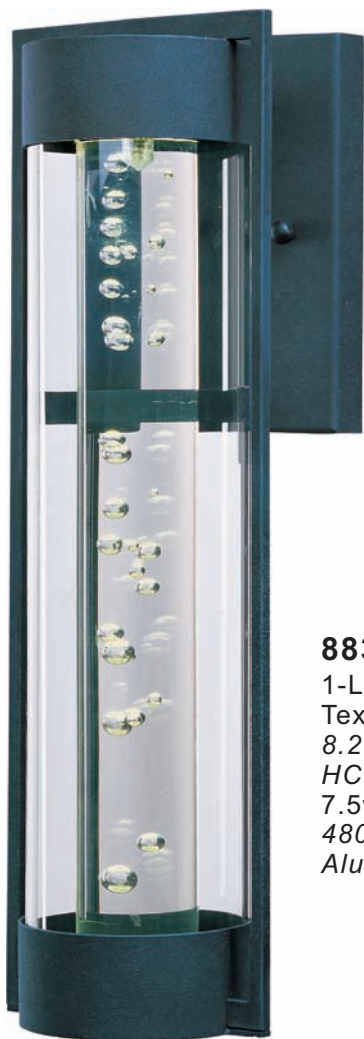

New Age LED collection

The contemporary New Age LED outdoor collection features an aluminum frame finished in Textured Ebony supporting a Clear glass cylinder. A seeded acrylic post floats down the center, illuminated by LED for the ultimate in energy savings and low maintenance.

- 3500 K Color Temperature
- 50,000 Rated Life Hours

88353CLTE

1-Light Outdoor Wall
Textured Ebony
6.25"W x 19.75"H x 6.5"Ext.
HCO 5" • BP 5"W x 8"H
7.5w LED (Included)
480 Rated Lumens
Aluminum Frame

88354CLTE

1-Light Outdoor Wall
Textured Ebony
8.25"W x 22.25"H x 8.5"Ext.
HCO 6.5" • BP 5.5"W x 11.5"H
7.5w LED (Included)
480 Rated Lumens
Aluminum Frame