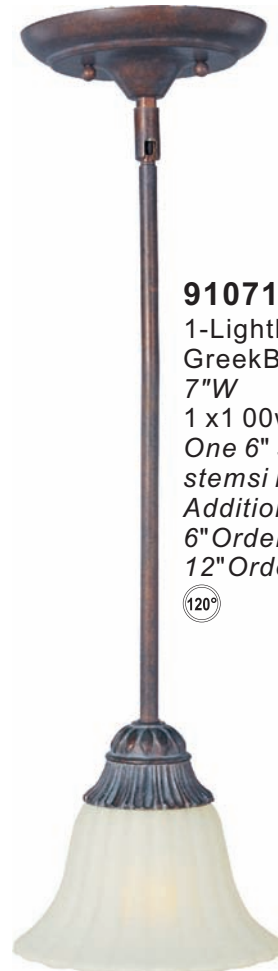

2772SVGB
 2-Light Pendant
 Greek Bronze
 20"W x 27"H
 2 x 100w MB Bulbs

91071SVGB
 1-Light Mini Pendant
 Greek Bronze
 7"W
 1 x 100w MB Bulb
 One 6" stem and Three 12" stems included
 Additional stems available:
 6" Order-STR04506GB
 12" Order-STR04512GB