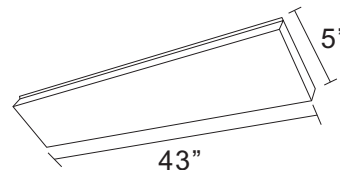

43" 1-Light Fluorescent
87809WT White
43"L x 5"W x 1.25"H
1 F26 T5 (Included) / 2700 Lumens / 7,500 Hours