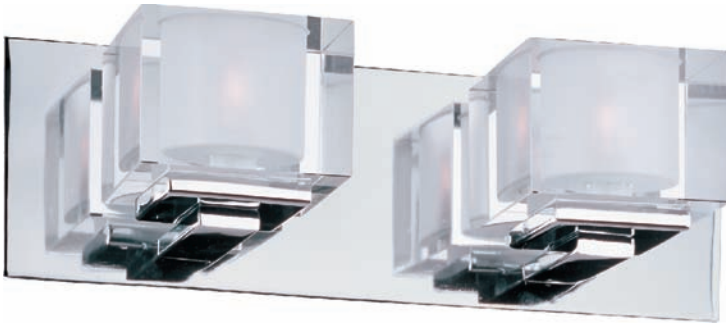

Cubic collection

Cubic collection's bold Clear crystal cubes are mounted on a solid metal frame finished in a mirror-like Polished Chrome. The inside of the crystal cubes are frosted to nicely diffuse the natural light created from the included xenon bulbs.

10002CLPC
2-Light Bath Vantiy
Polished Chrome
14.5"W x 4.5"H x 5.25"Ext.
2 x 60w G9 Bulbs (Included)