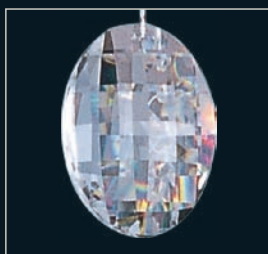

Jewel collection

39928BCPC

23-Light Flush Mount
Polished Chrome
36"L x 20"W x 13.5"H
23 x 25w G9 Bulbs (Included)

39920BCPC

12-Light Flush Mount
Polished Chrome
17.75"W x 14"H
12 x 25w G9 Bulbs (Included)