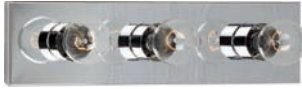

Essentials collection

4453PC
3-Light Bath Vanity
Polished Chrome
18"W x 4.25"H x 2.5"Ext.
3 x 60w MB Bulbs