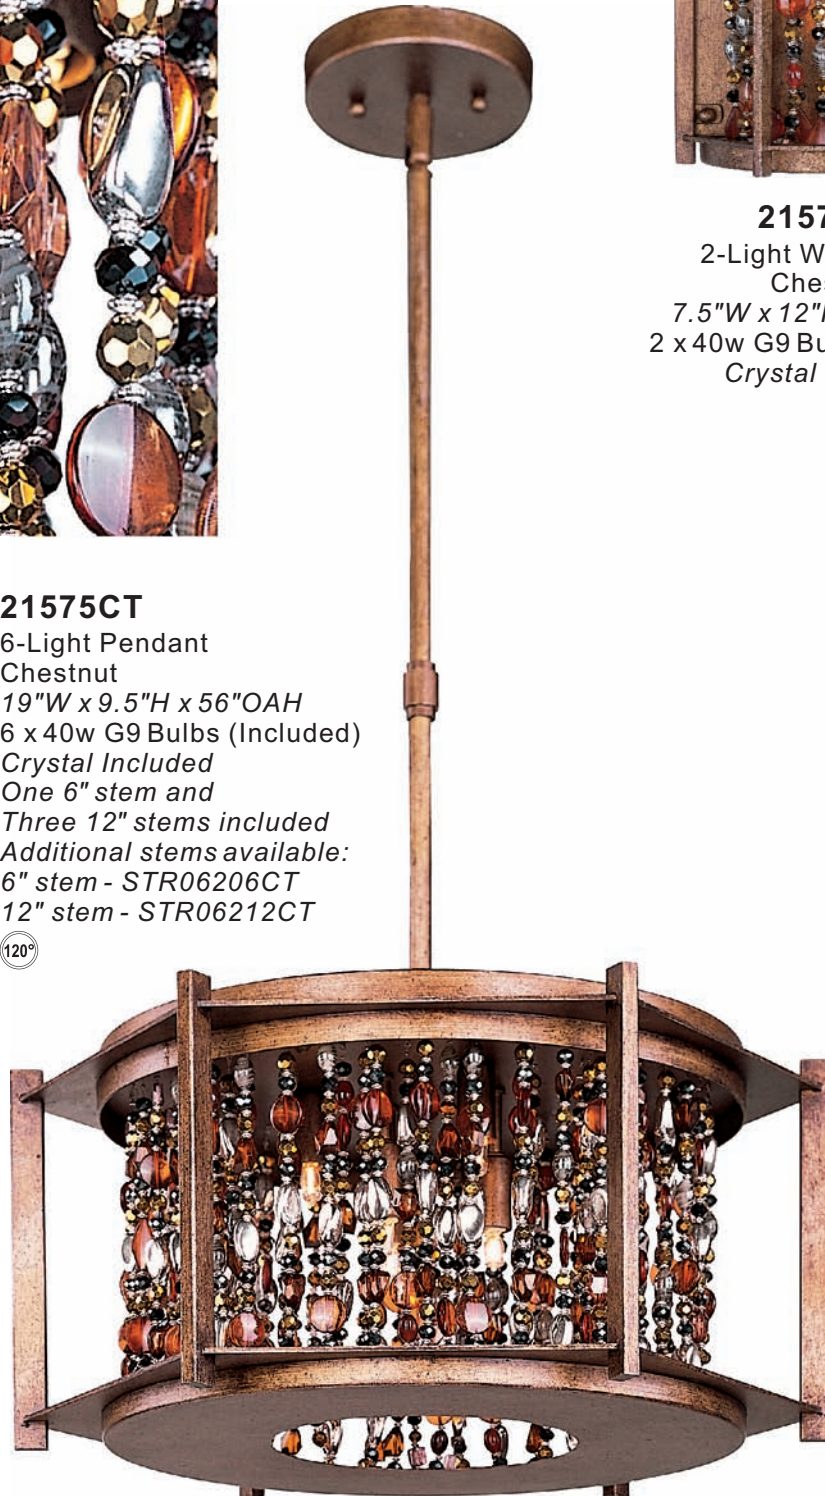

21579CT

2-Light Wall Sconce
Chestnut
7.5"W x 12"H x 4.25"Ext.
2 x 40w G9 Bulbs (Included)
Crystal Included

21575CT

6-Light Pendant
Chestnut
19"W x 9.5"H x 56"OAH
6 x 40w G9 Bulbs (Included)
Crystal Included
One 6" stem and
Three 12" stems included
Additional stems available:
6" stem - STR06206CT
12" stem - STR06212CT