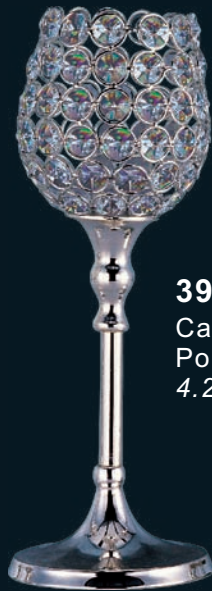

39891BCPS
Candle Holder
Polished Silver
4.25"W x 12"H