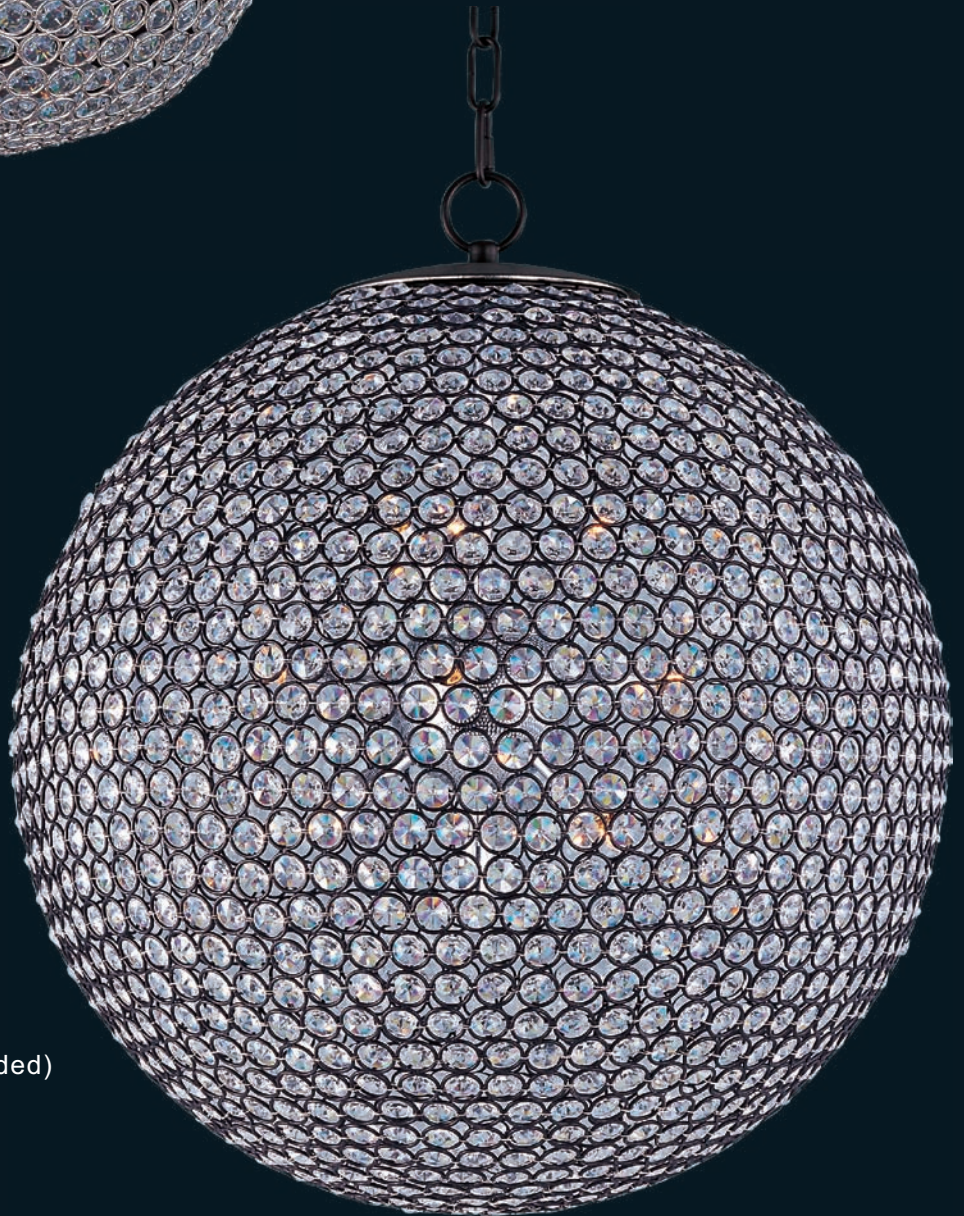

39887 BCBZ, BCPS

12-Light Chandelier

24"W x 27"H

12 x 40w G9 Bulbs (Included)