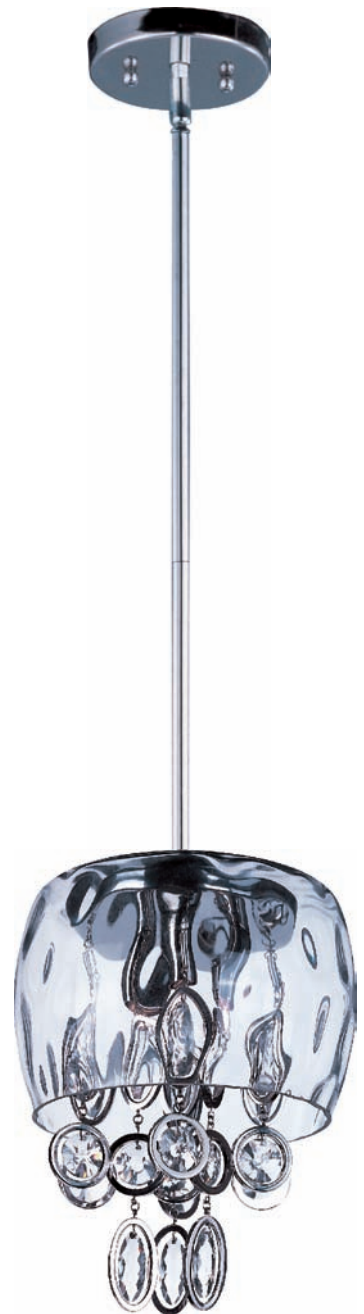

21473WGPN
3-Light Mini Pendant
Polished Nickel
8"W x 9.75"H x 56.25"OAH
3 x 40w G9 Bulbs (Included)
Crystal Included
One 6" stem and
Three 12" stems included
Additional stems available:
6" stem - STR04506PN
12" stem - STR04512PN