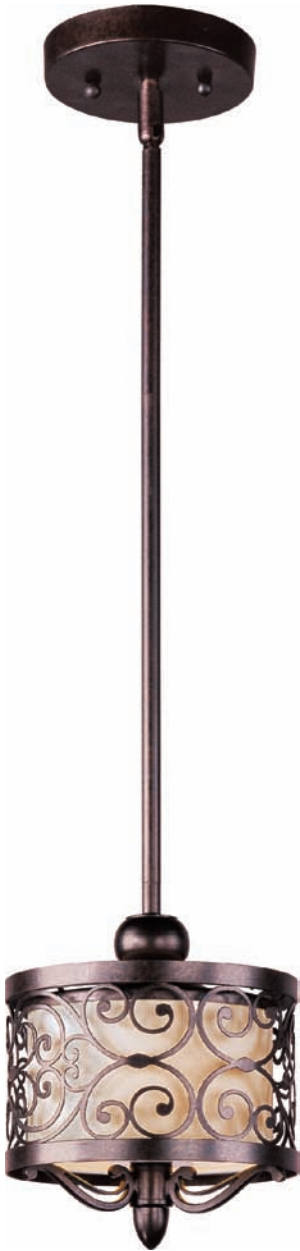

91150WHUB

1-Light Mini Pendant
Umber Bronze
7.5"W x 13"H x 55"OAH
1 x 75w MB Bulb
Diffuser Included
One 6" stem and Three 12"
stems included.
Additional stems available:
6" stem - STR04506UB
12" stem - STR04512UB