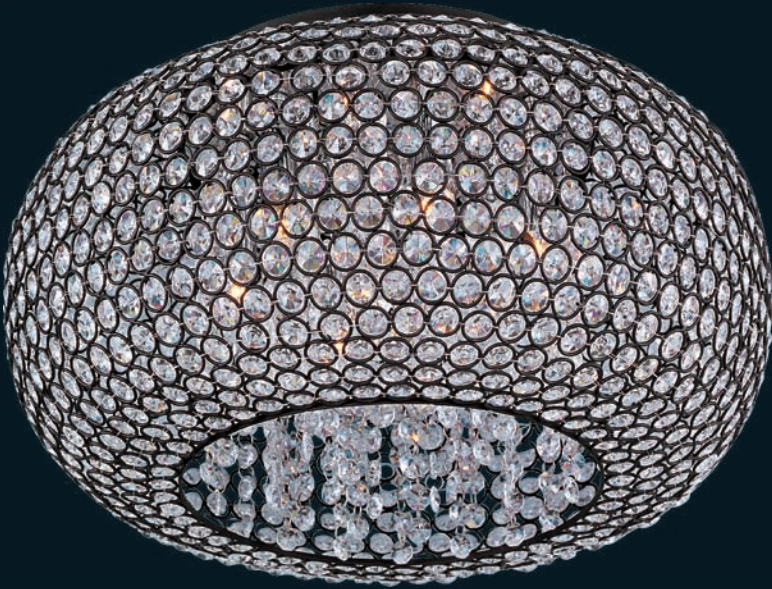

39876 BCBZ,BCPS
6-Light Flush Mount
18"W x 8.75"H
6 x 40w G9 Bulbs (Included)