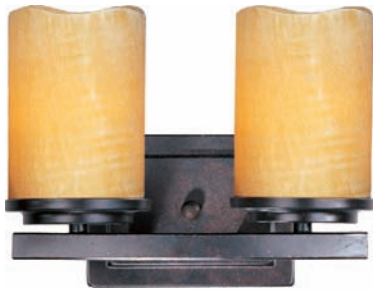

Luminous collection

Simple straight line frames fashioned in minimalist style finished in our Rustic Ebony are electrified by the warmth and beauty of the Stone Candle shades. These shades are carved out of solid stone and each has a personality of its own.

21142SCRE
2-Light Bath Vanity
Rustic Ebony
11"W x 7.5"H x 6"Ext.
2 x 100w MB Bulbs