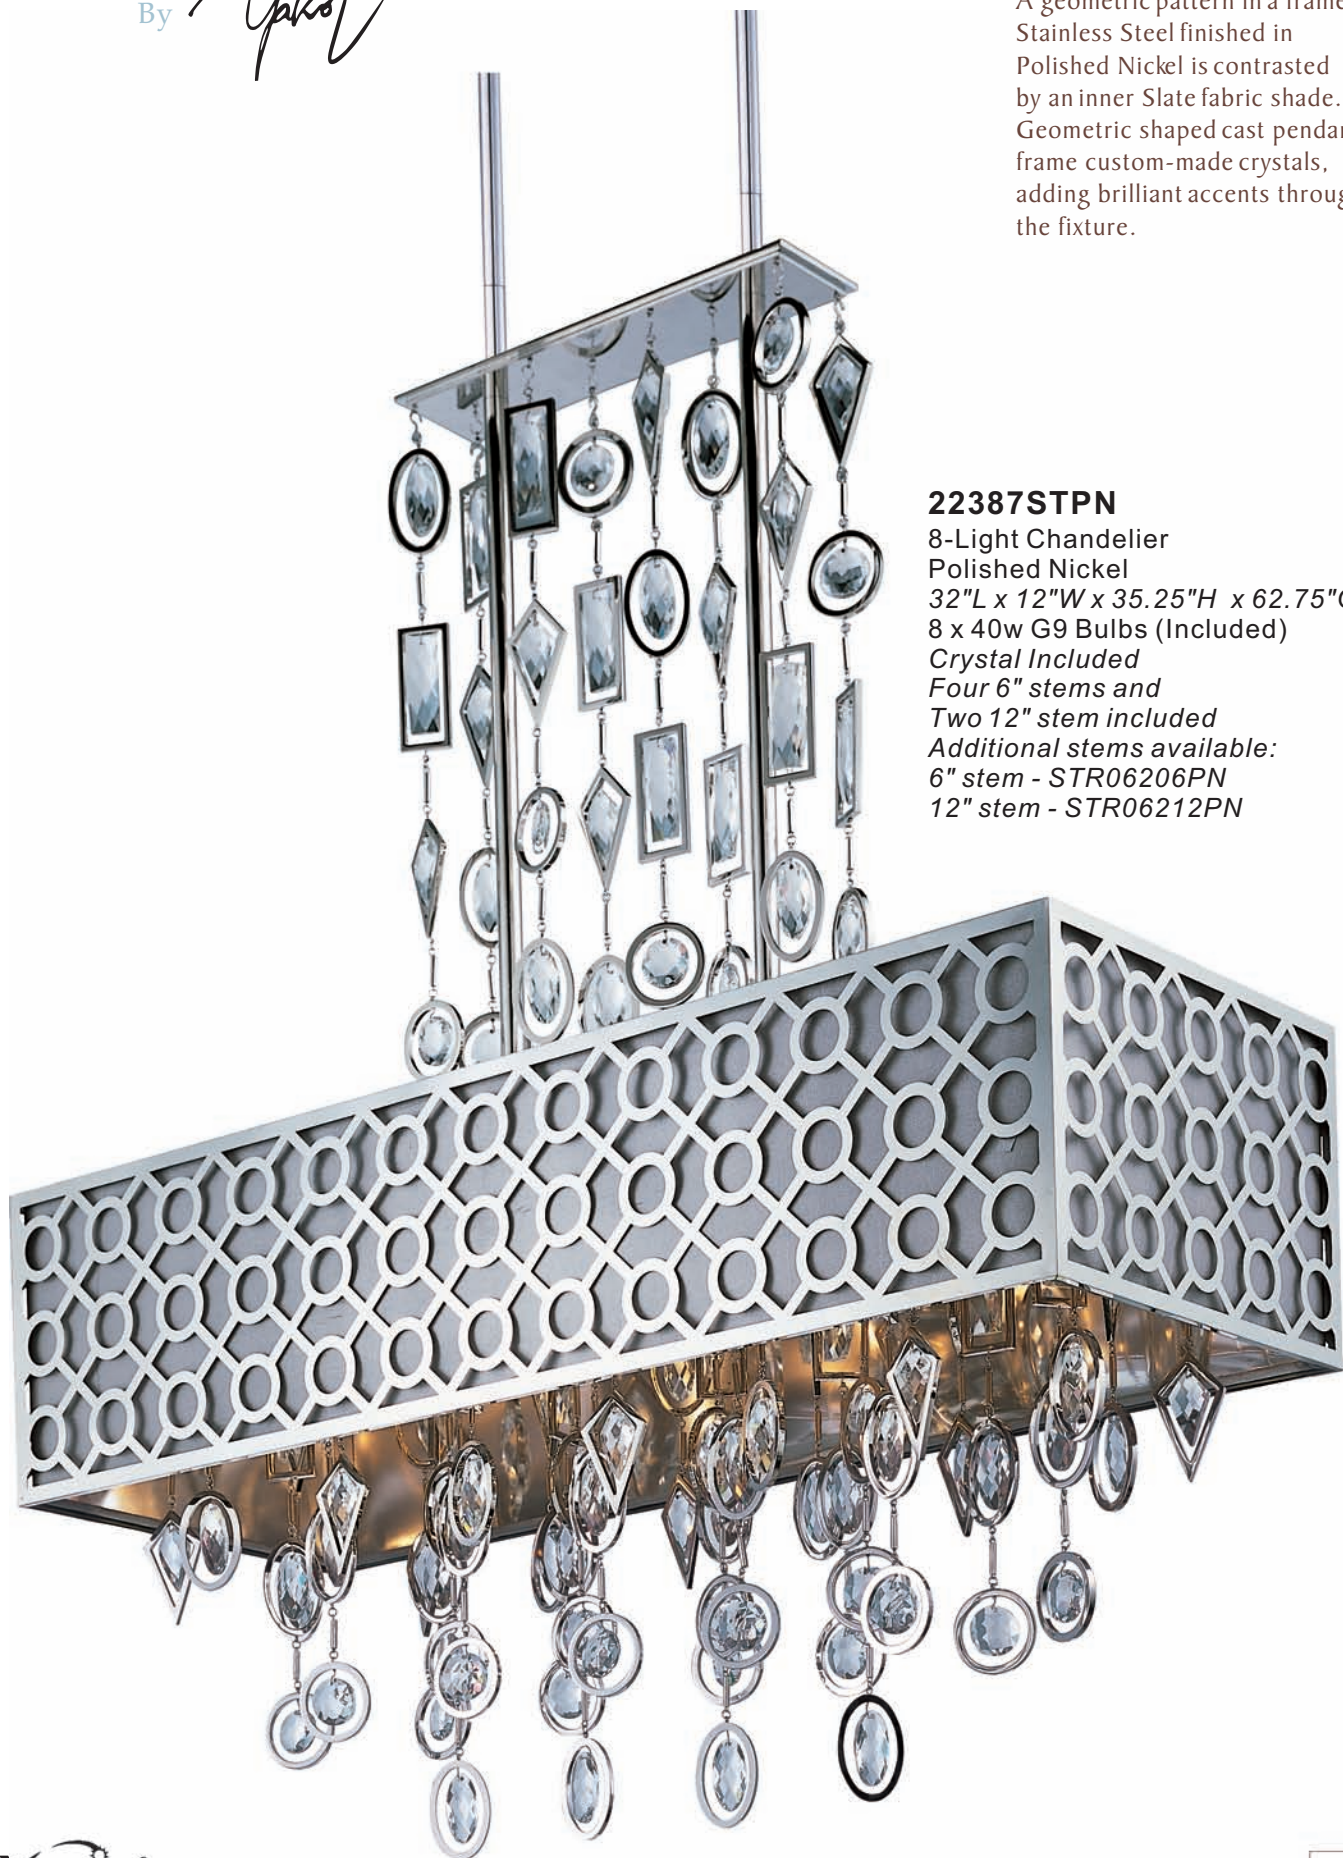

Exclusive Design

By *Yakov*

Symmetry collection

A geometric pattern in a frame of Stainless Steel finished in Polished Nickel is contrasted by an inner Slate fabric shade. Geometric shaped cast pendants frame custom-made crystals, adding brilliant accents throughout the fixture.

22387STPN

8-Light Chandelier

Polished Nickel

32"L x 12"W x 35.25"H x 62.75"OAH

8 x 40w G9 Bulbs (Included)

Crystal Included

Four 6" stems and

Two 12" stem included

Additional stems available:

6" stem - STR06206PN

12" stem - STR06212PN