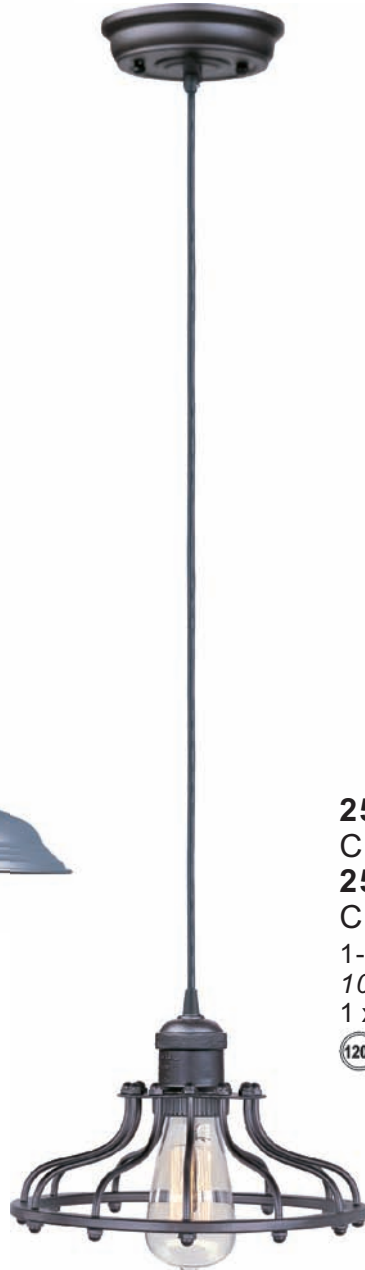

25022 ACP, BZ, PN, SN (Without Bulb)
25022 ACP/BUI, BZ/BUI,
PN/BUI, SN/BUI (With Bulb)
 1-Light Pendant
 11"W x 6.75"H x 65.75"OAH
 1 x 60w MB Bulb

25024 ACP, BZ, PN, SN (Without Bulb)
25024 ACP/BUI, BZ/BUI,
PN/BUI, SN/BUI (With Bulb)
 1-Light Pendant
 10"W x 6.75"H x 65.75"OAH
 1 x 60w MB Bulb