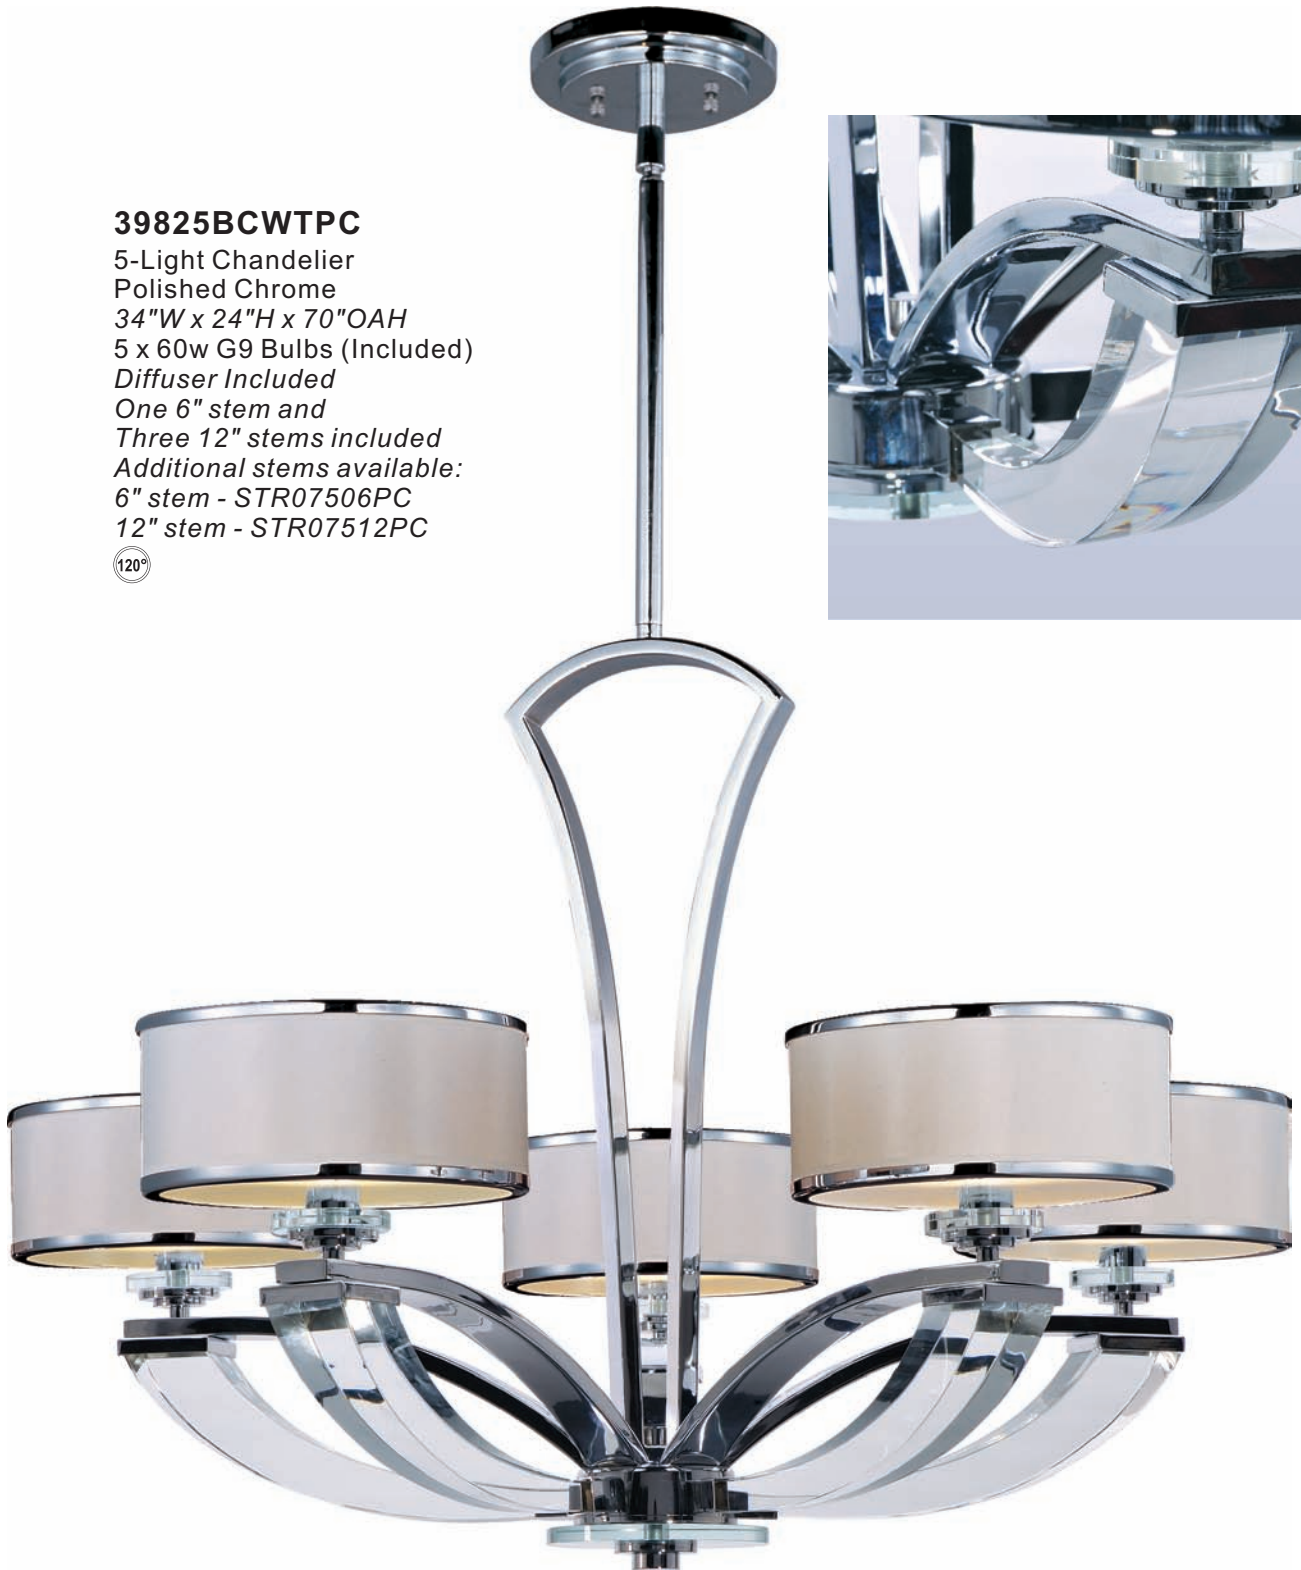

Metro collection

Metro collection features heavy gauge metal tubing finished in high Polished Chrome bent in a gentle arc to meet a solid Beveled Crystal support that gives form to its classic design. Low profile White drum shades trimmed in Polished Chrome metal are illuminated by a xenon light source.

39825BCWTPC

5-Light Chandelier
Polished Chrome
34"W x 24"H x 70"OAH
5 x 60w G9 Bulbs (Included)
Diffuser Included
One 6" stem and
Three 12" stems included
Additional stems available:
6" stem - STR07506PC
12" stem - STR07512PC