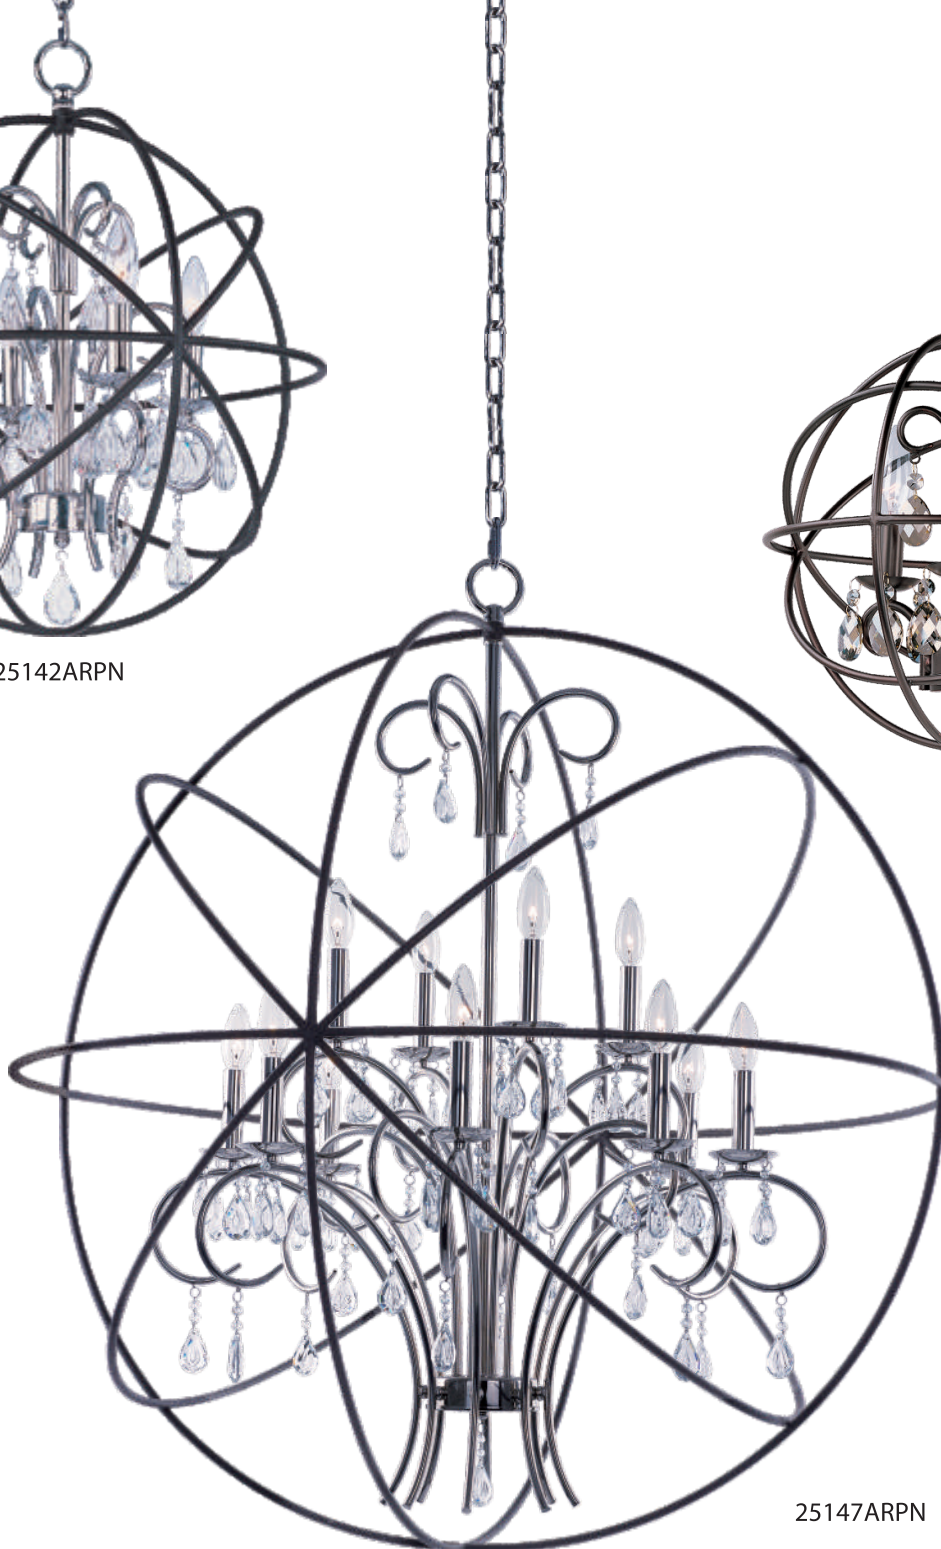

25144 OI, ARPN
6-Light Pendant
25"W • 28"H
Bulb Type: CA, Incan.
Max Wattage: 60

- Crystal Included

25147ARPN

25142 OI, ARPN
4-Light Pendant
19"W • 21.5"H
Bulb Type: CA, Incan.
Max Wattage: 60

- Crystal Included

25147 OI, ARPN
12-Light Chandelier
40"W • 43.5"H
Bulb Type: CA, Incan.
Max Wattage: 40

- Crystal Included

25140 OI, ARPN
3-Light Pendant
12"W • 14"H
Bulb Type: CA, Incan.
Max Wattage: 60

- Crystal Included