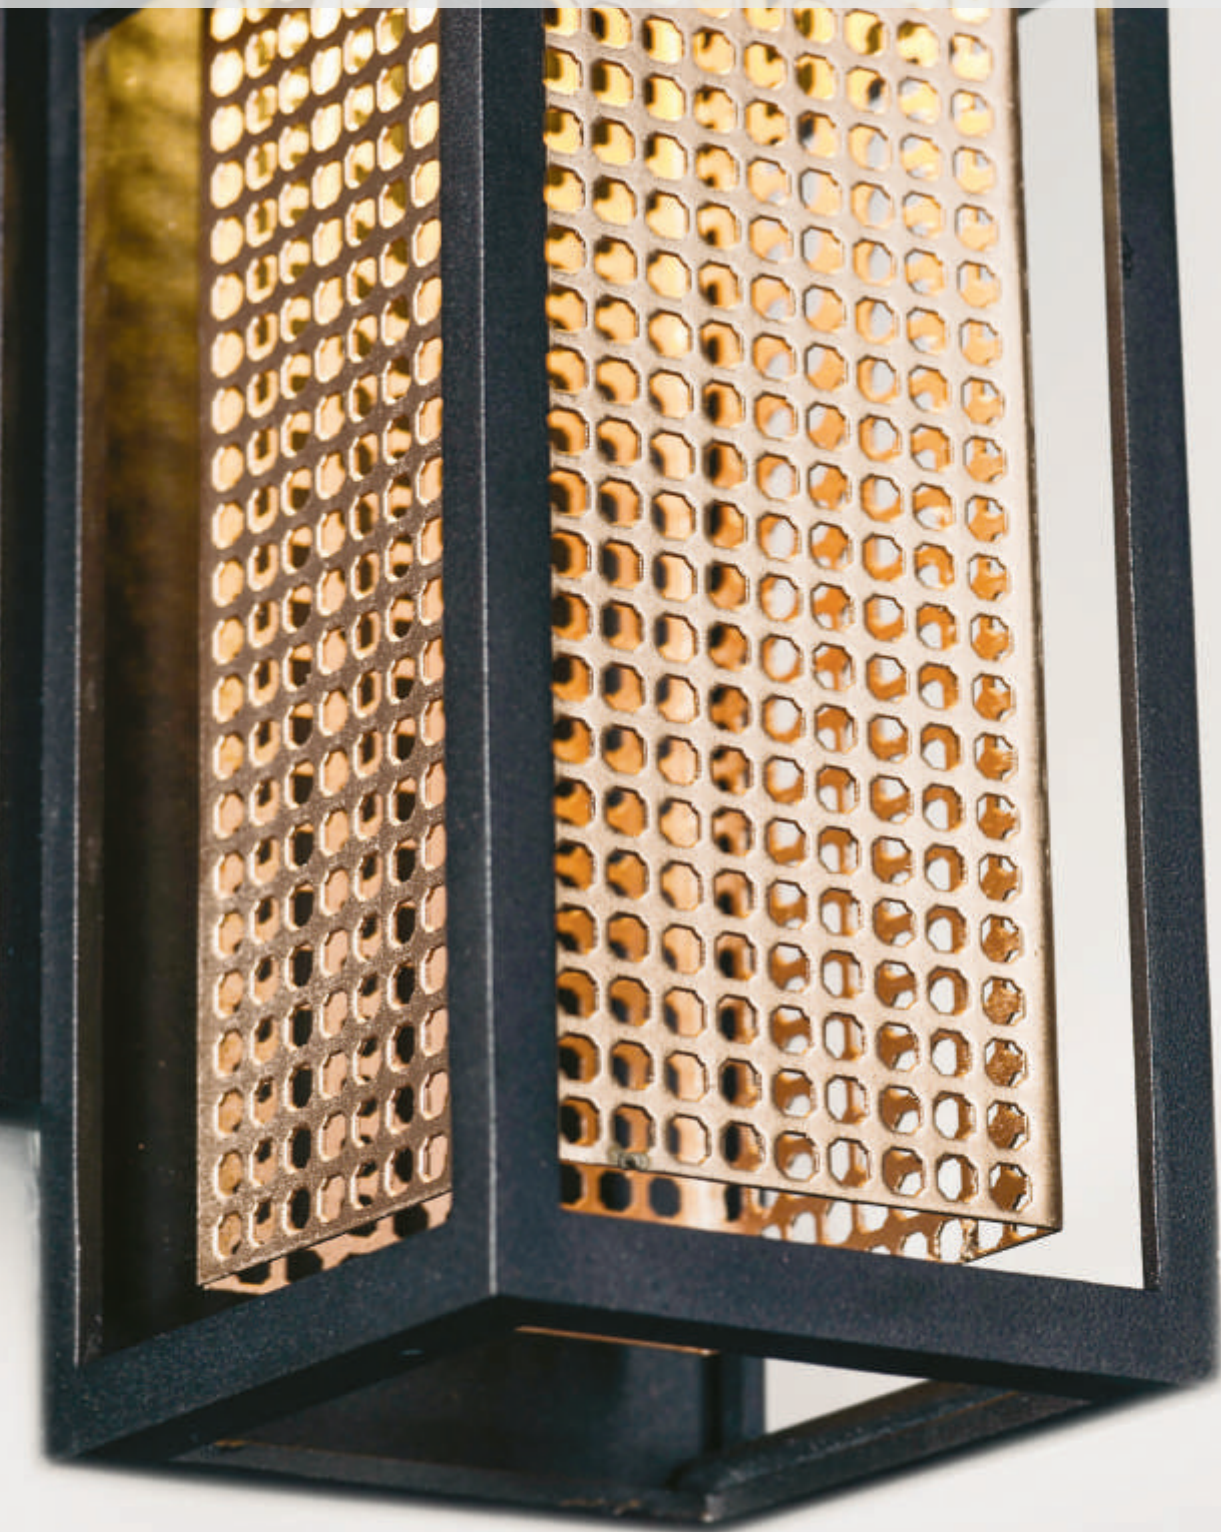

TOWNHOUSE

Collection

A open air frame of cast aluminum surrounds a stainless steel mesh diffuser which creates an unusual lighting effect as the LED light illuminates the inside. Finished in either Galaxy Black with a polished Stainless Steel mesh or Galaxy Bronze with Rose Gold, this transitional design looks great in a large variety of home designs.