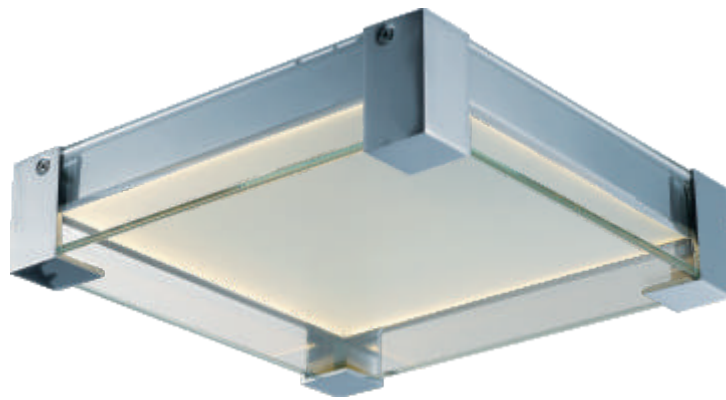

VISTA

Collection

A box of Clear glass surrounds an edge lit LED panel which is framed in Polished Chrome metal. The Clear glass is trimmed on both ends with heavy gauge metal caps. The edge lit panel provides even light distribution while maintaining a high lumen per watt ratio.

39628 CLPC, CLSN
LED PCB Flush Mount
10.75"L • 10.75"W • 2.5"H
Bulb Type: LED PCB (Included)
Max Wattage: 24
Lumens: 1680
Dimmable: Standard