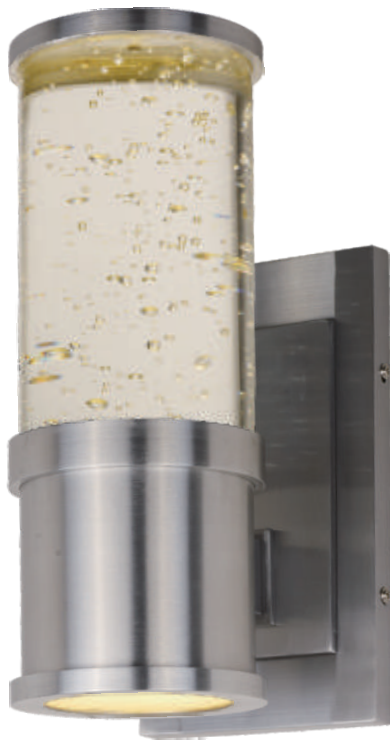

PILLAR Collection

- A singular, solid column of bubble glass supported by Cast Aluminum frame
- Available finishes of Brushed Aluminum and Galaxy Black
- Up and Down Lighting
- 3000K Color Temperature
- CRI 80+

FOR
WET
LOCATION

LED

Brushed Aluminum