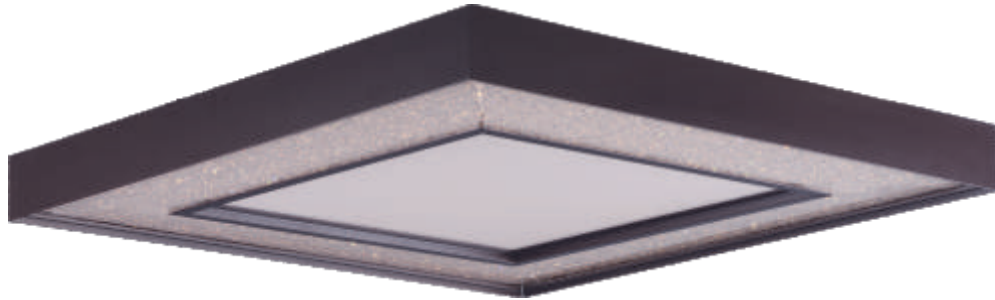

Bulb Type: LED (Integrated)

Max Wattage: 43.2

Lumens: 3024

Dimmable: Standard

SPLENDOR

Collection

35044CRYBZ

LED Flush Mount