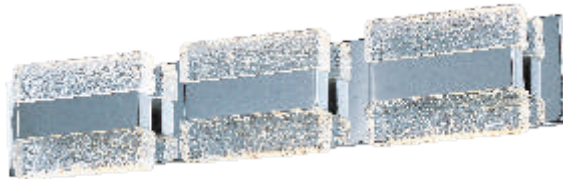

ICE

Collection

Blocks of Piastra style Iceberg Glass sparkle and shimmer from the high powered LEDs concealed inside Polished Chrome metal supports. Not only is useful light directed down additional light is cast indirectly upwards providing the room with even and soft illumination.

- Blocks of Piastra-style Iceberg Glass
- Useful up light and additional down light
- Polished Chrome Metal Supports
- Title 24 Compliant
- 3000K Color Temperature
- CRI 90

39623IBPC

39621IBPC

2-Light Bath Vanity
Finish: Polished Chrome
9"W • 6"H • 3"Ext.
Bulb Type: LED (Included)
Max Wattage: 14
Lumens: 770
Dimmable: Standard

39622IBPC

4-Light Bath Vanity
Finish: Polished Chrome
19"W • 6"H • 3"Ext.
Bulb Type: LED (Included)
Max Wattage: 29
Lumens: 1595
Dimmable: Standard

39623IBPC

6-Light Bath Vanity
Finish: Polished Chrome
28"W • 6"H • 3"Ext.
Bulb Type: LED (Included)
Max Wattage: 44
Lumens: 2420
Dimmable: Standard

39624IBPC

8-Light Bath Vanity
Finish: Polished Chrome
37"W • 6"H • 3"Ext.
Bulb Type: LED (Included)
Max Wattage: 61
Lumens: 3355
Dimmable: Standard