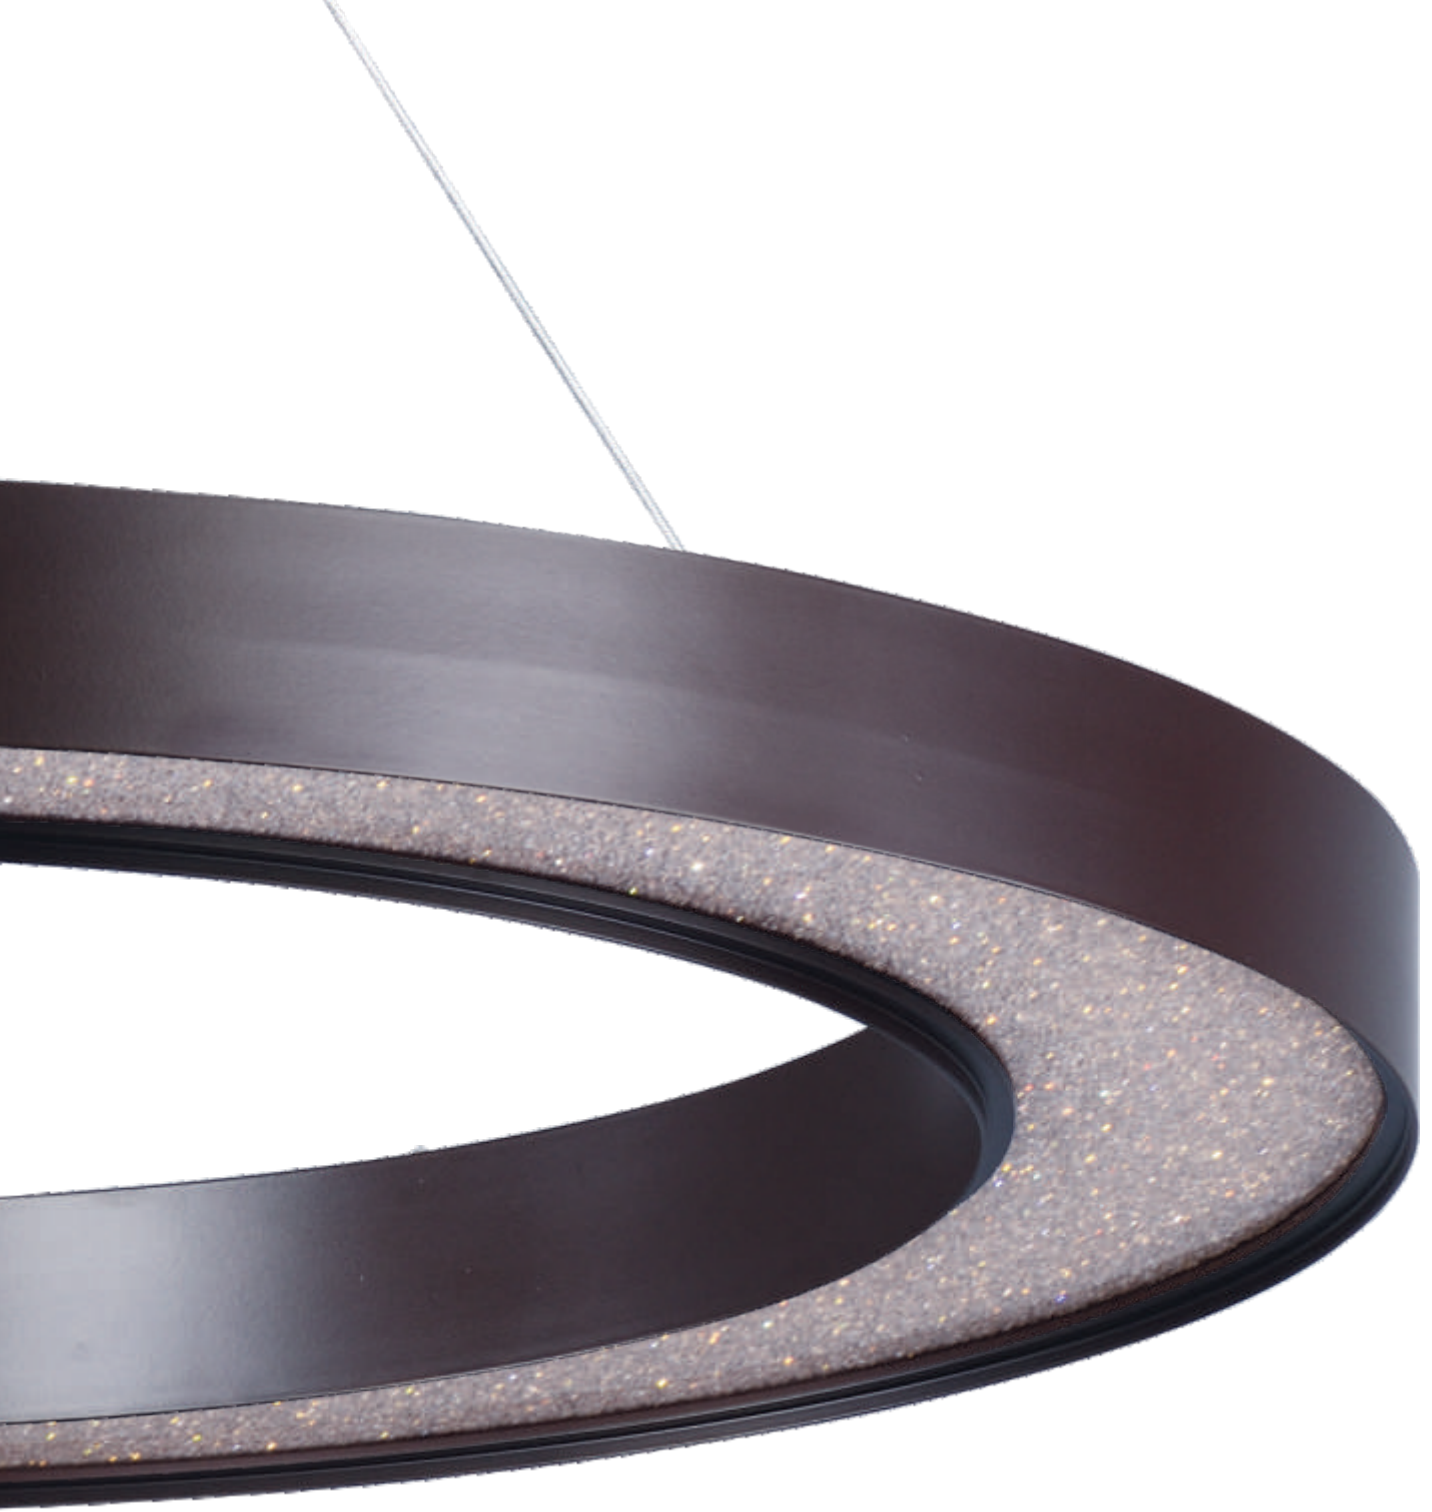

SPLENDOR

Collection

Crystalline diffusers sparkle in the night when illuminated by high powered LED. The Bronze metal frames soften the look and contrasts well with the brilliance of the diffuser. The collection features two sizes of round pendants including round and square ceiling mount styles.