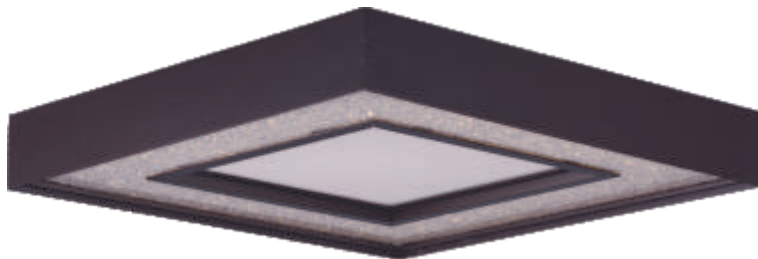

Finish: Bronze

23.5"W • 3.75"H

Bulb Type: LED (Integrated)

Max Wattage: 48

Lumens: 3360

Dimmable: Standard

35043CRYBZ

LED Flush Mount