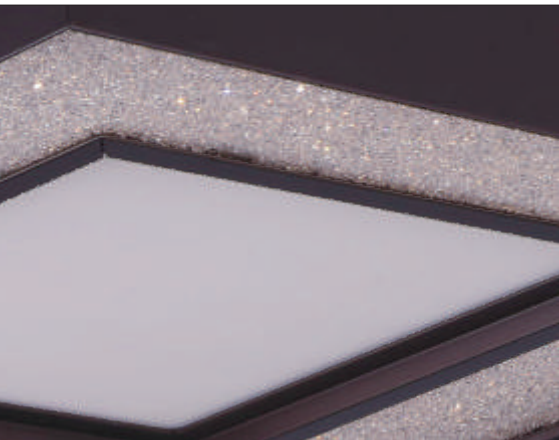

Finish: Bronze

15.5"W • 3.75"H

Bulb Type: LED (Integrated)

Max Wattage: 24

Lumens: 1680

Dimmable: Standard

SPLENDOR Collection

- Crystalline diffusers illuminated by high powered LED
- 3000K Color Temperature, CRI 80, dimmable