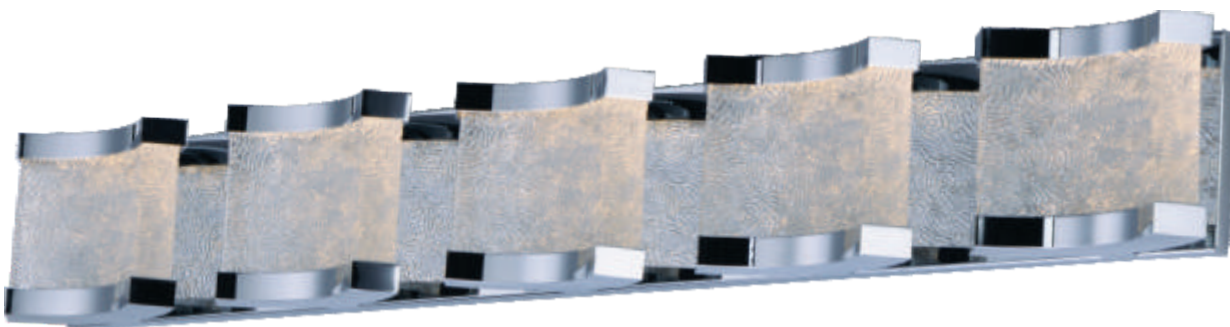

39685RRPC

39681RRPC

1-Light LED Bath Vanity
Finish: Polished Chrome
7"W • 5.5"H • 3.25"Ext.
Bulb Type: LED (Integrated)
Max Wattage: 10
Lumens: 680
Dimmable: Standard

39683RRPC

3-Light LED Bath Vanity
Finish: Polished Chrome
24"W • 5.5"H • 3.25"Ext.
Bulb Type: LED (Integrated)
Max Wattage: 30
Lumens: 2040
Dimmable: Standard

39685RRPC

5-Light LED Bath Vanity
Finish: Polished Chrome
41.25"W • 5.5"H • 3.25"Ext.
Bulb Type: LED (Integrated)
Max Wattage: 50
Lumens: 3400
Dimmable: Standard