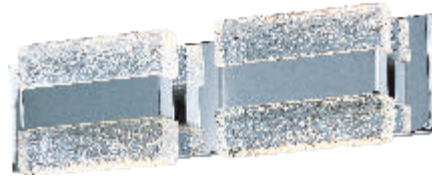

ICE

Collection

Blocks of Piastra style Iceberg Glass sparkle and shimmer from the high powered LEDs concealed inside Polished Chrome metal supports. Not only is useful light directed down additional light is cast indirectly upwards providing the room with even and soft illumination.

- Blocks of Piastra-style Iceberg Glass
- Useful up light and additional down light
- Polished Chrome Metal Supports
- Title 24 Compliant
- 3000K Color Temperature
- CRI 90

39622IBPC

39621IBPC

2-Light Bath Vanity
Finish: Polished Chrome
9"W • 6"H • 3"Ext.
Bulb Type: LED (Included)
Max Wattage: 14
Lumens: 770
Dimmable: Standard

39622IBPC

4-Light Bath Vanity
Finish: Polished Chrome
19"W • 6"H • 3"Ext.
Bulb Type: LED (Included)
Max Wattage: 29
Lumens: 1595
Dimmable: Standard

39623IBPC

6-Light Bath Vanity
Finish: Polished Chrome
28"W • 6"H • 3"Ext.
Bulb Type: LED (Included)
Max Wattage: 44
Lumens: 2420
Dimmable: Standard

39624IBPC

8-Light Bath Vanity
Finish: Polished Chrome
37"W • 6"H • 3"Ext.
Bulb Type: LED (Included)
Max Wattage: 61
Lumens: 3355
Dimmable: Standard