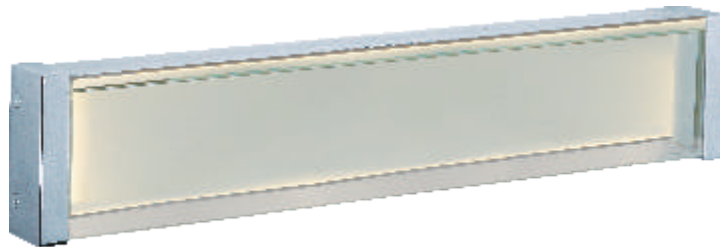

39632CLPC

LED PCB Bath Vanity
Finish: Polished Chrome
26"W • 5.25"H • 2.5"Ext.
Bulb Type: LED PCB (Included)
Max Wattage: 32
Lumens: 2240
Dimmable: Standard