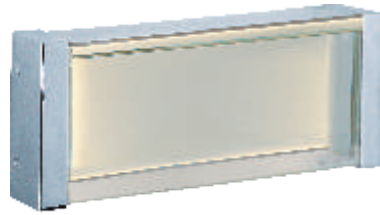

VISTA Collection

- Clean and simple Architectural Spec Grade product
- Low profile, ADA compliant
- Title 24 Compliant
- Good for Commercial and Hospitality Applications
- 3000K Color Temperature
- CRI 90

39630CLPC

LED PCB Bath Vanity
Finish: Polished Chrome
10.25"W • 5.25"H • 2.5"Ext.
Bulb Type: LED PCB (Included)
Max Wattage: 12
Lumens: 840
Dimmable: Standard