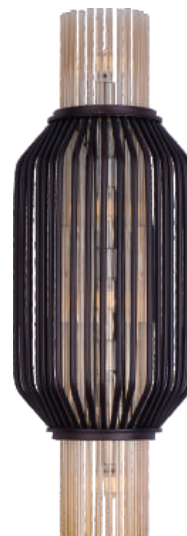

38482CGOI

All Pendants on pages come with:

- Includes Two 6" stems
  (Order 6" stems: STR06206OI-SG)
- Includes Two 12" stems
  (Order 12" stems: STR06212OI-SG)
- Includes One 12" stem with U-joint
  (Order 12" stem with U-joint: STR06212OIS-SG)

38482CGOI

5-Light Wall Sconce
Finish: Oil Rubbed Bronze
9.25"W • 27"H • 4.5"Ext.
Bulb Type: G9, LED (Included)
Bulb: BUL-2.9W-G9-CL-120V-827
Max Wattage: 3
Lumens: 1050

38483CGOI

8-Light Pendant
Finish: Oil Rubbed Bronze
9.5"W • 27"H • 76.5"OAH
Bulb Type: G9, LED (Included)
Bulb: BUL-2.9W-G9-CL-120V-827
Max Wattage: 3
Lumens: 1680

38485CGOI

12-Light Pendant
Finish: Oil Rubbed Bronze
15"W • 18"H • 67.25"OAH
Bulb Type: G9, LED (Included)
Bulb: BUL-2.9W-G9-CL-120V-827
Max Wattage: 3
Lumens: 2520

38486CGOI

13-Light Pendant
Finish: Oil Rubbed Bronze
20.25"W • 22"H • 71.25"OAH
Bulb Type: G9, LED (Included)
Bulb: BUL-2.9W-G9-CL-120V-827
Max Wattage: 3
Lumens: 2730

38487CGOI

13-Light Pendant
Finish: Oil Rubbed Bronze
27"W • 23.5"H • 72.75"OAH
Bulb Type: G9, LED (Included)
Bulb: BUL-2.9W-G9-CL-120V-827
Max Wattage: 3
Lumens: 2730