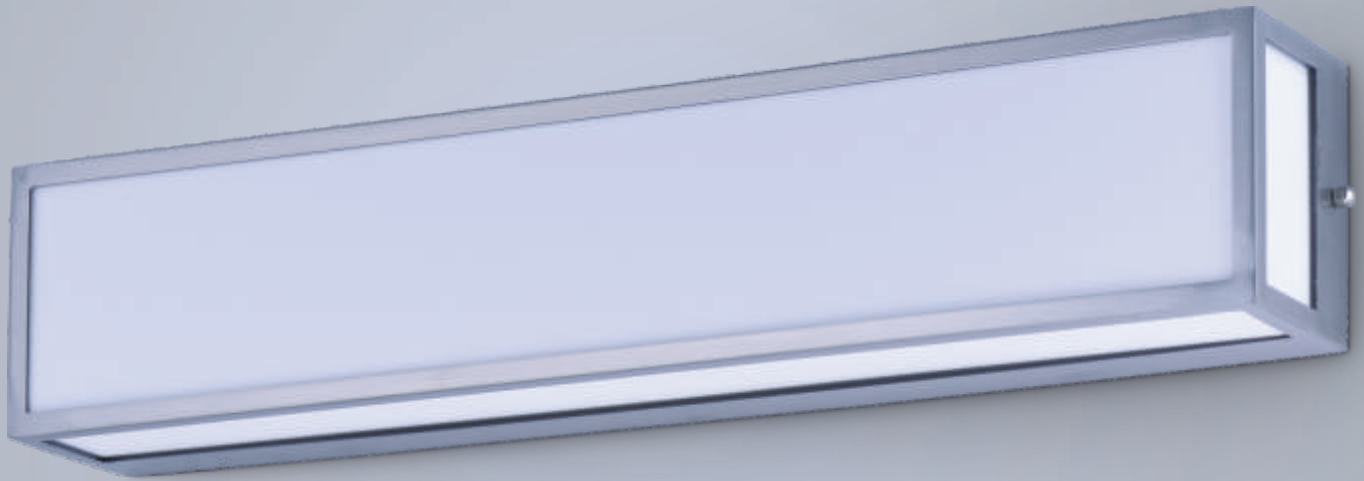

VANITY

Collection

Crisp edges of stainless steel frame panes of etched acrylic that softly diffuse and conceal LED luminaries in a sleek, simple design.