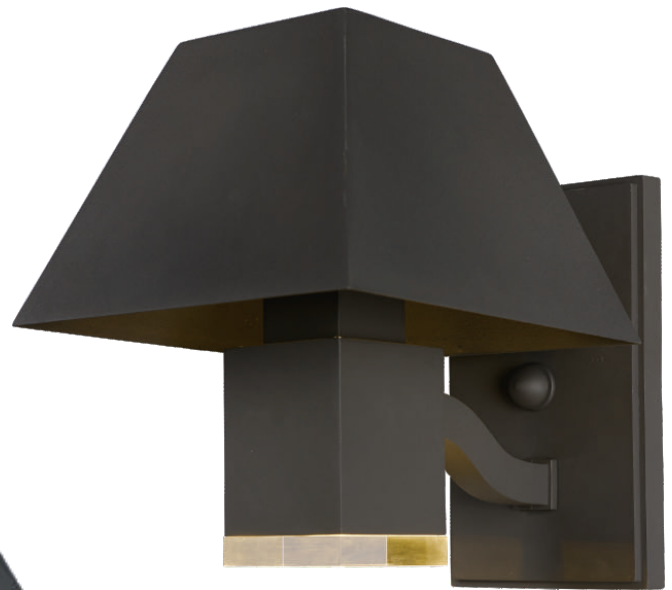

53514CLABZ