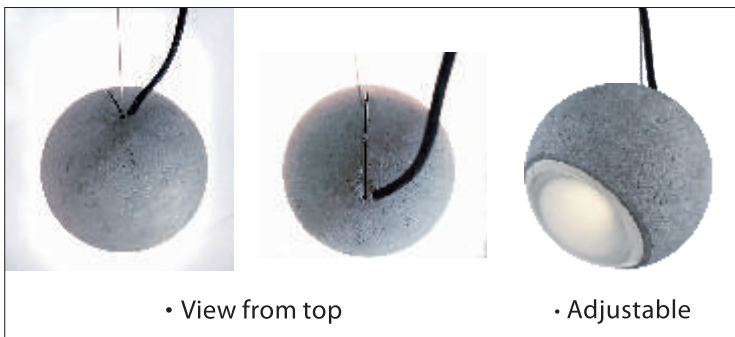

• View from top

• Adjustable

12393GYPC

1-Light Pendant

Finish: Polished Chrome

8"W • 7"H • 126.5"OAH

Bulb Type: GU10 LED (Included)

Bulb: BUL-5W-GU10-FT-120V-830

Max Wattage: 5

Lumens: 280

Weight: 4.3 lbs

Dimmable: Standard

12398GYPC

1-Light Pendant

Finish: Polished Chrome

8"W • 10"H • 129.5"OAH

Bulb Type: GU10 LED (Included)

Bulb: BUL-5W-GU10-FT-120V-830

Max Wattage: 5

Lumens: 280

Weight: 4.3 lbs

Dimmable: Standard