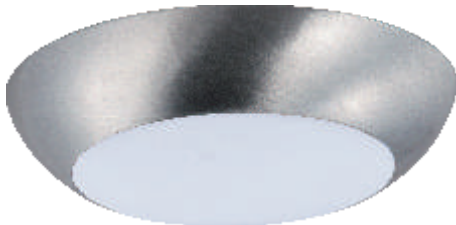

87610WTSN
87612WTSN