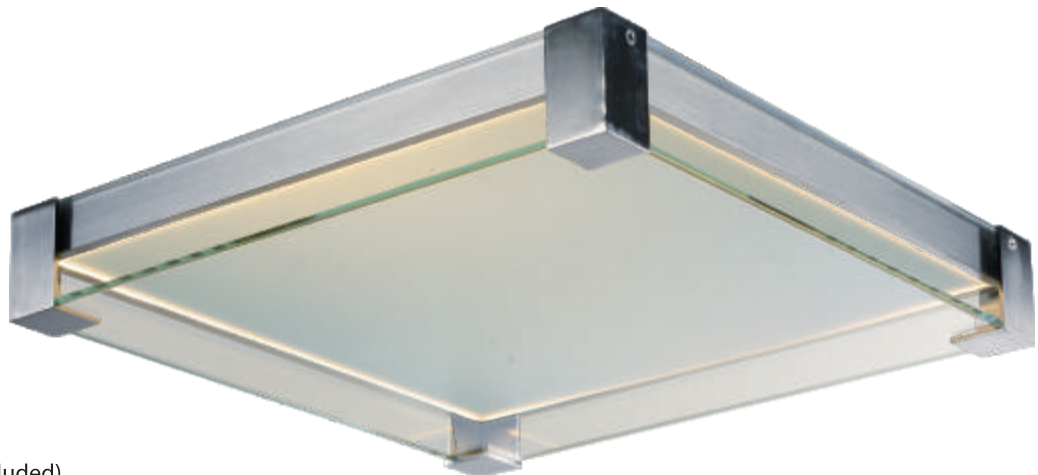

39629 CLPC, CLSN
LED PCB Flush Mount
16"L • 16"W • 2.5"H
Bulb Type: LED PCB (Included)
Max Wattage: 32
Lumens: 2240
Dimmable: Standard