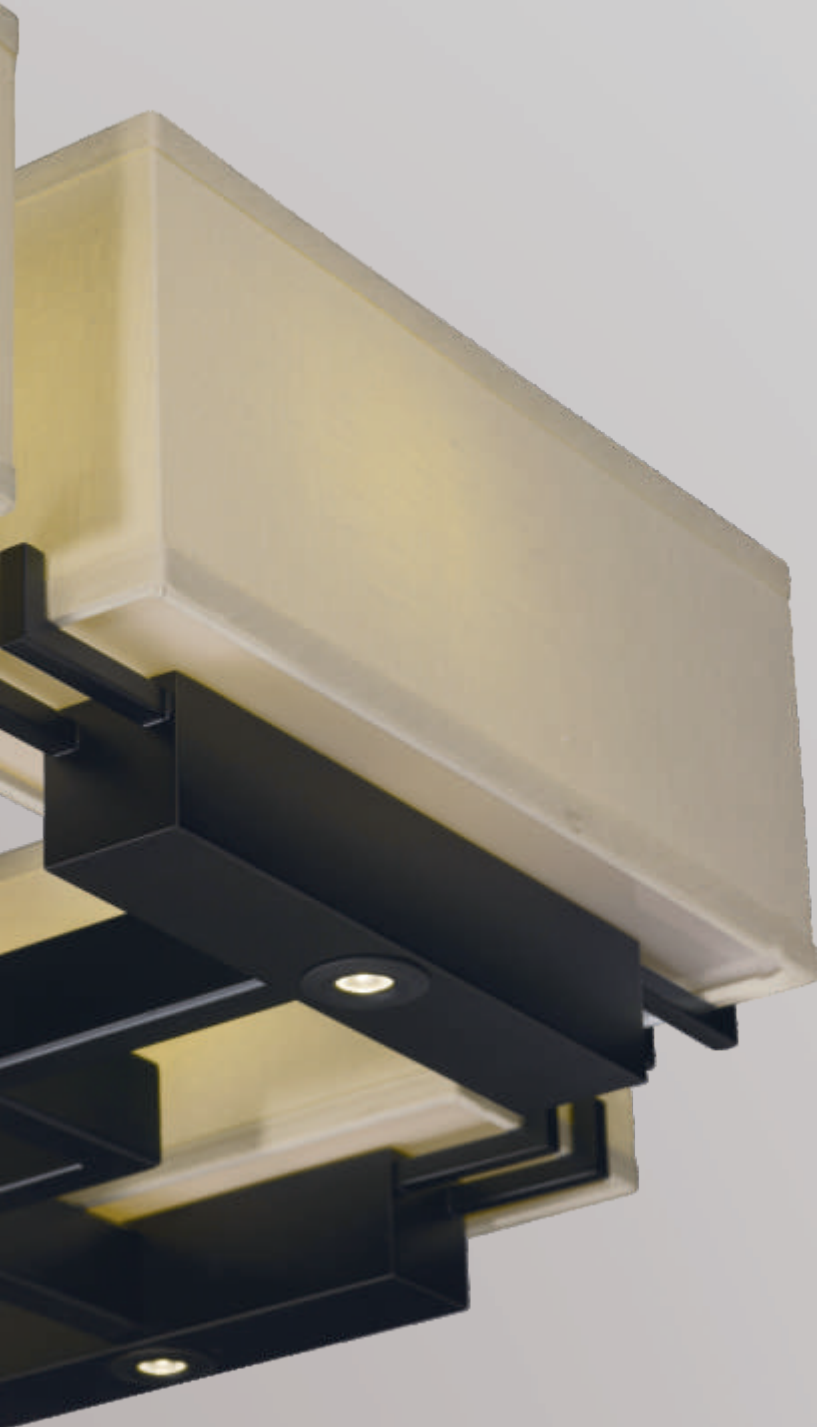

Bulb Type: GU24 LED (Included)

Bulb: BUL-9W-GU24-FT-120V-830

Max Wattage: 9

Lumens: 1260

Dimmable: Standard

ESQUIRE

Collection

Classic straight lines and large scale makes this collection an excellent candidate for light commercial applications. Dual LED downlights are encased in each rectangular font which is finished in a dark Bronze and contrasted nicely with a soft white Linen shade. This collection is 100% LED for low maintenance and energy efficiency.