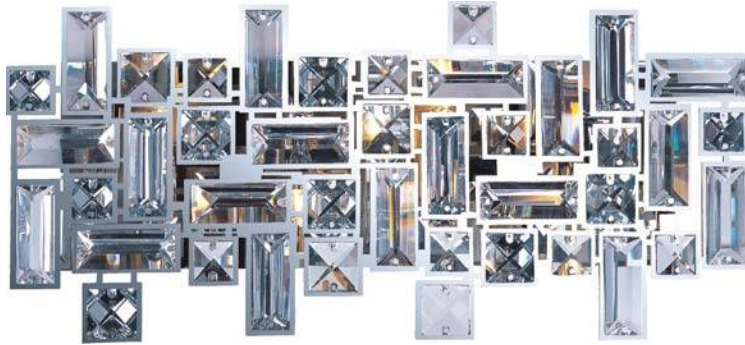

PARADIGM Collection

- High polished chrome frame
- Variety of clear Beveled Crystals to create an elegant 3D look

39817BCPC

4-Light Wall Sconce
Finish: Polished Chrome
17.75"W x 8.25"H x 3.75"Ext.
4 x 40W G9 Bulbs (Included)