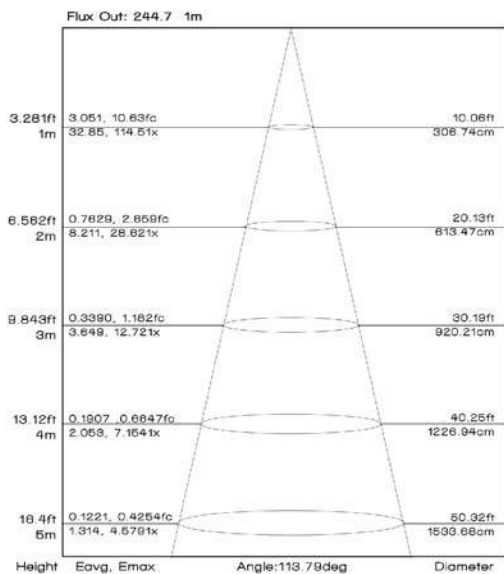

NOTE: The Curves indicate the illuminated area and the average illumination when the luminaire is at different distances.

87610WTBZ
87610WTSN
87610WTWT
LED Flush Mount
6.5"W x 1.75"H
10W LED (Included)
1000 Initial Lumens
700 Delivered Lumens