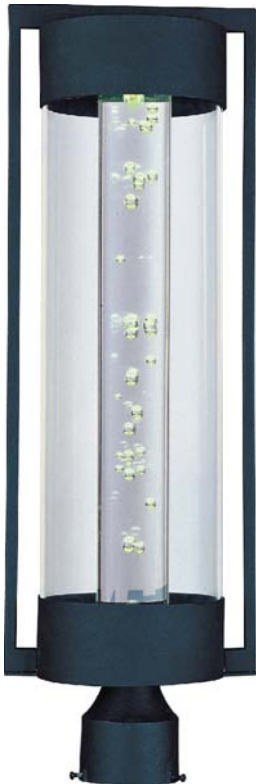

88350CLTE

1-Light Outdoor Post
Finish: Textured Ebony
8.25"W x 26"H
10W PCB Board
480 Rated Lumens
Aluminum Frame