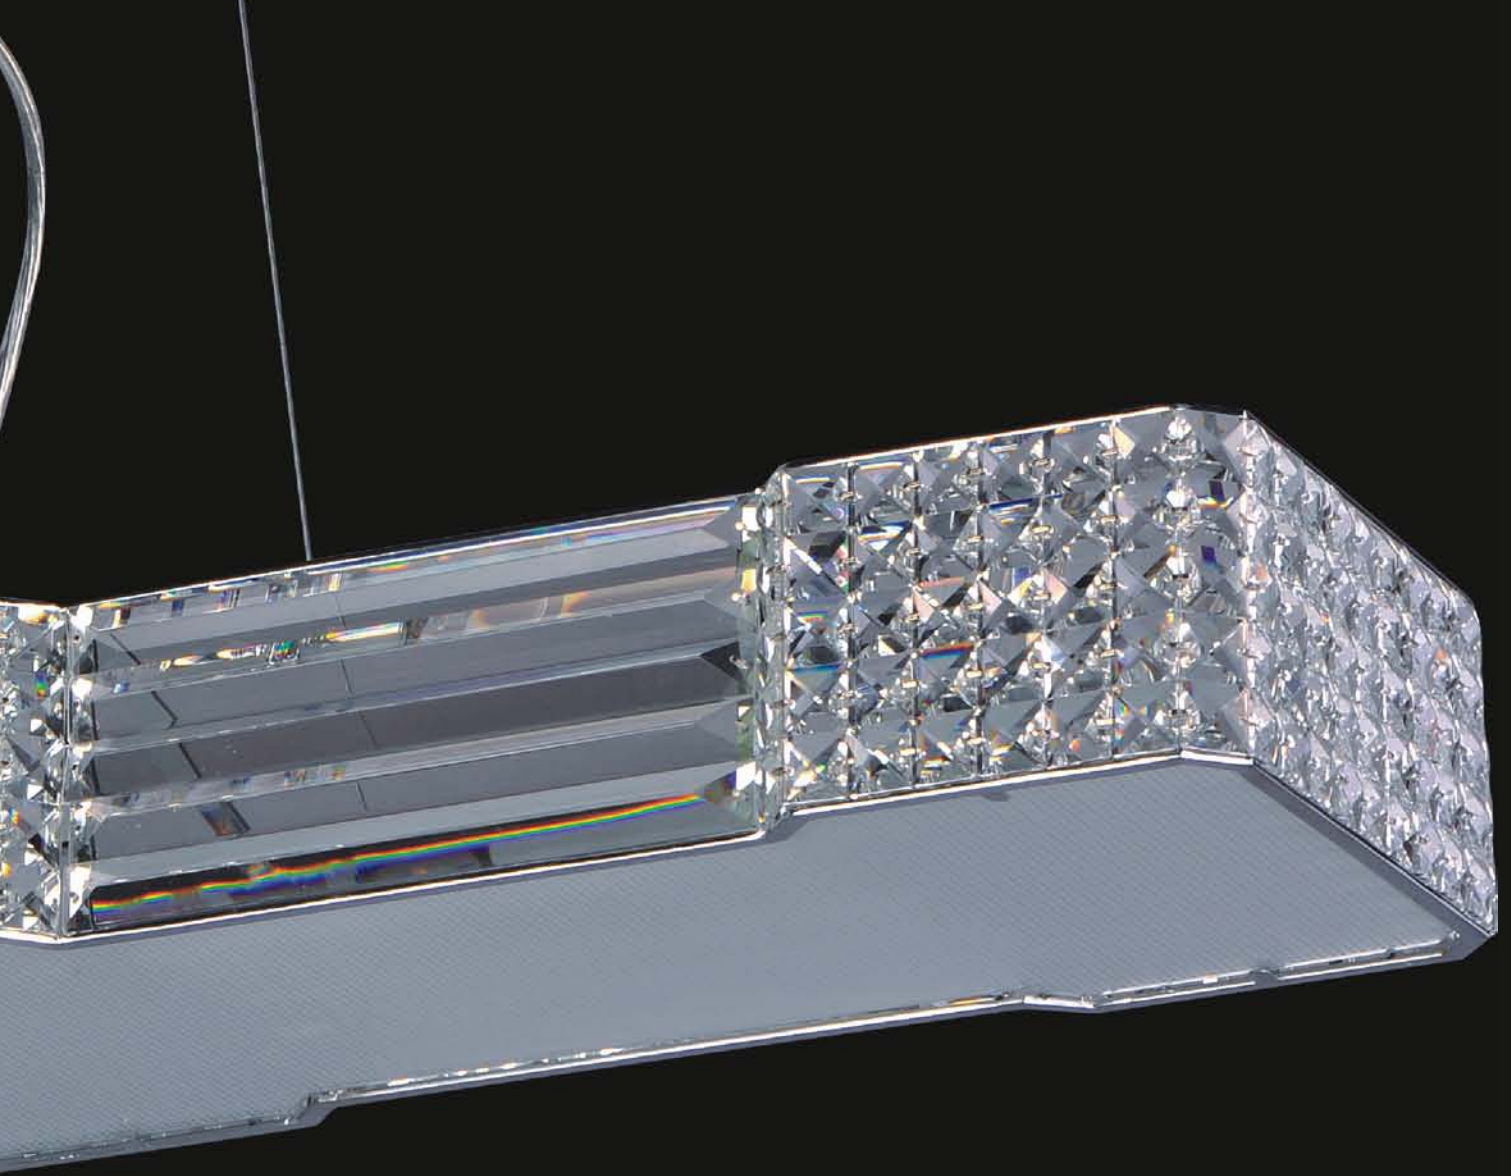

MANHATTAN Collection

A contrasting array of Beveled Crystal creates an elegant contemporary style that integrates seamlessly into today's interior design. The Polished Chrome frame provides a touch of shimmer, without competing with the brilliance of the crystal.