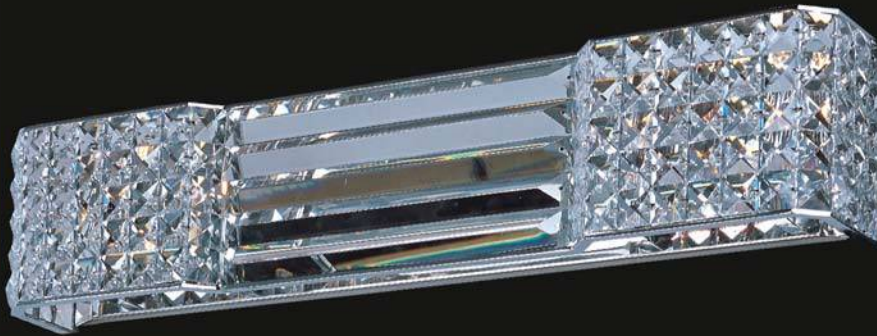

39788BCPC

4-Light Bath Vanity
Finish: Polished Chrome
23.25"W x 4.5"H x 3.5"Ext.
4 x 40W G9 Bulbs (Included)