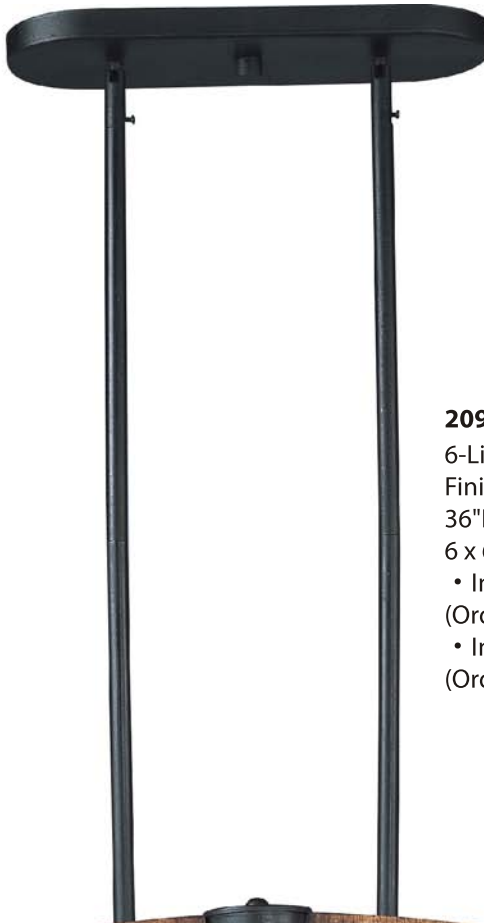

- Includes Six 12" stems

(Order 12" stems: STR06512AR)

BODEGA BAY Collection

91910APAR

1-Light Mini Pendant
Finish: Anthracite
10"W x 10.25"H x 55.5"OAH
1 x 100W MB Bulb
• Includes One 6" stem
(Order 6" stems: STR04206AR)
• Includes Three 12" stems
(Order 12" stems: STR04212AR)