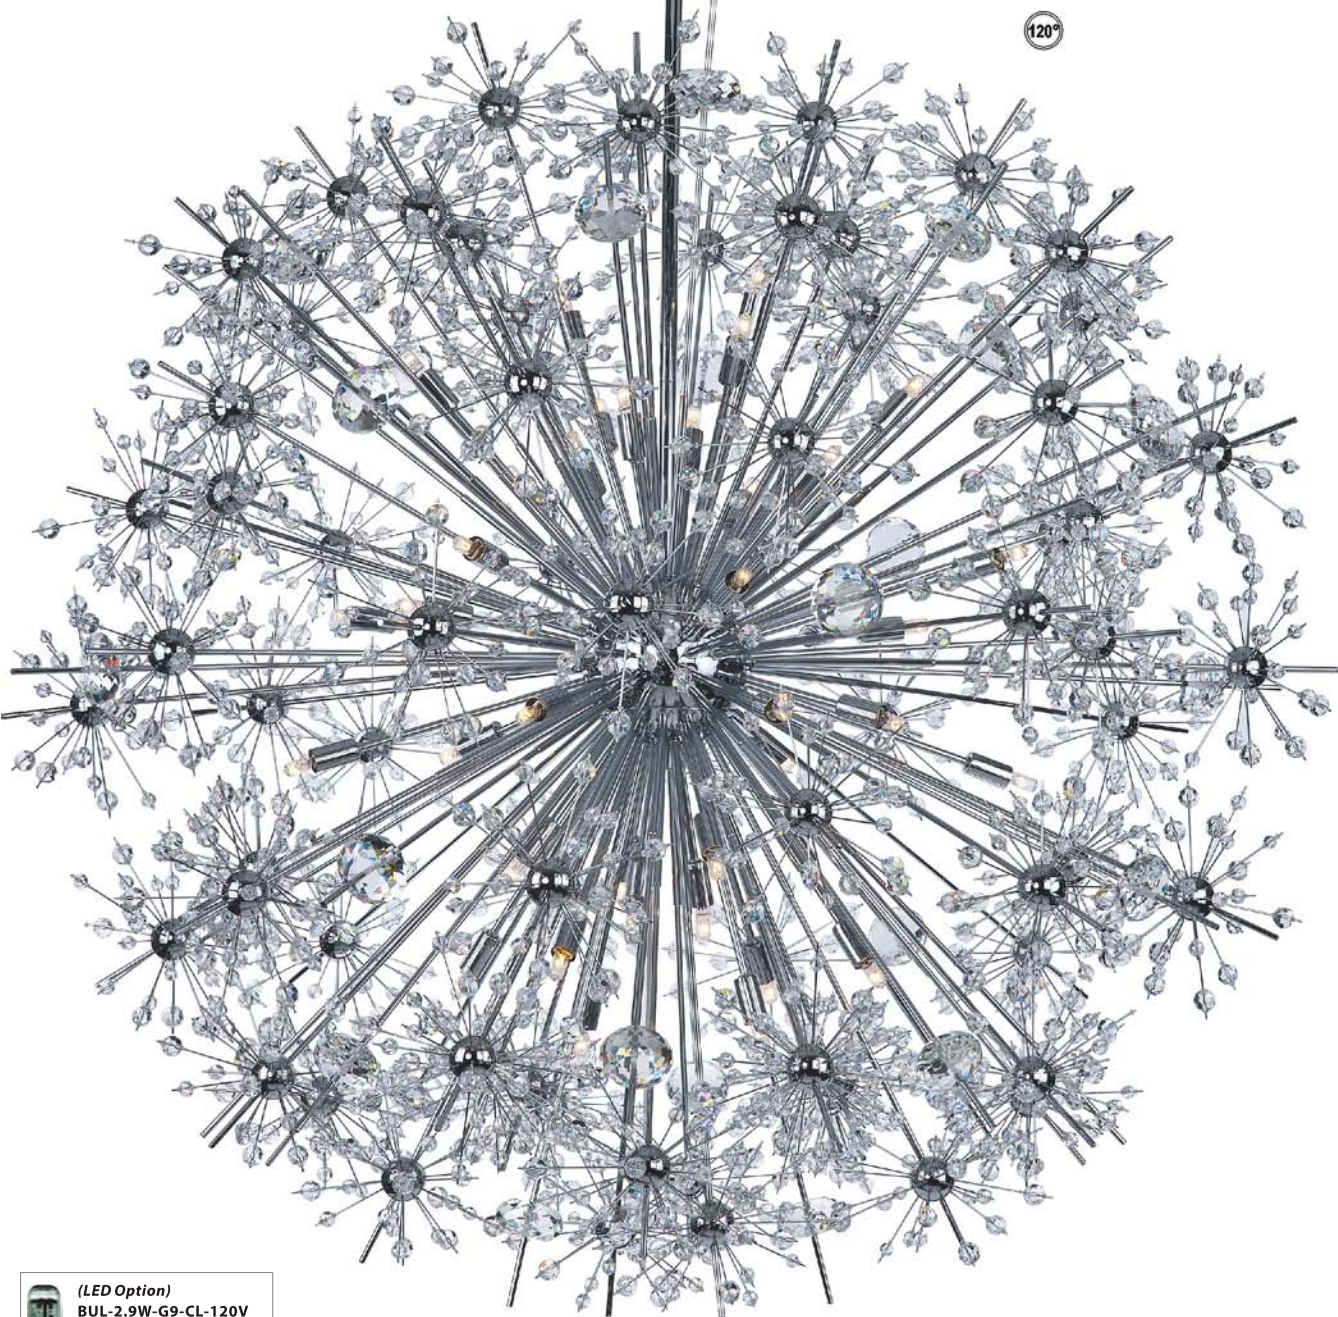

STARFIRE Collection

- Various sized Beveled Crystal beads
- Polished Chrome formations
- Easy to assemble

39747BCPC

40-Light Chandelier
Finish: Polished Chrome
44"W x 62"H x 100"OAH
40 x 35W G9 Bulbs (Included)

	<i>(LED Option)</i> BUL-2.9W-G9-CL-120V G9 LED Bulb 2.9W Color Temperature: 3500K Total Rated Lumens: 189 Life Rated: 25,000 Hours CRI: 75 Dimmable