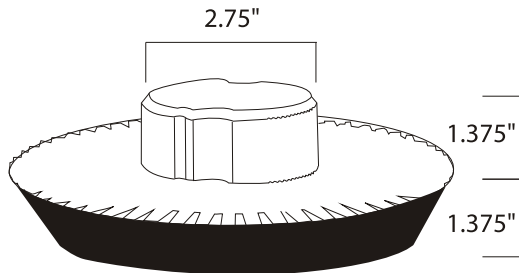

CONVERT Collection

New Construction

- Mounts to 3¹/₄" and 4" J-Box with a minimum depth of 2.25"
- Converts standard electrical box to a recessed styled fixture.
- 1" Extension
- Cast Aluminum heat sink provides long LED diode life
- Commercial and Residential application
- High powered dimmable LED
- Cost effective solution for Fire Rated Downlighting applications, as there is no need for fire rated covers

Recommended Dimmers:

The Convert is designed to dim with a standard Triac forward phase dimmer. Dimming levels will vary by dimmer.

Lutron MACL-153M
Lutron DVL-153P
Lutron SCL-153P
Leviton IPL06-10Z
Leviton 6674-POW

Due to the inrush, current wattage should not exceed 150 watts of product for a 600 watt dimmer.

Installs into 3¹/₄" and 4" electrical box with a minimum 2.5" depth

Model: 87615 / 87617

Model: 87620

Photometric Test Report