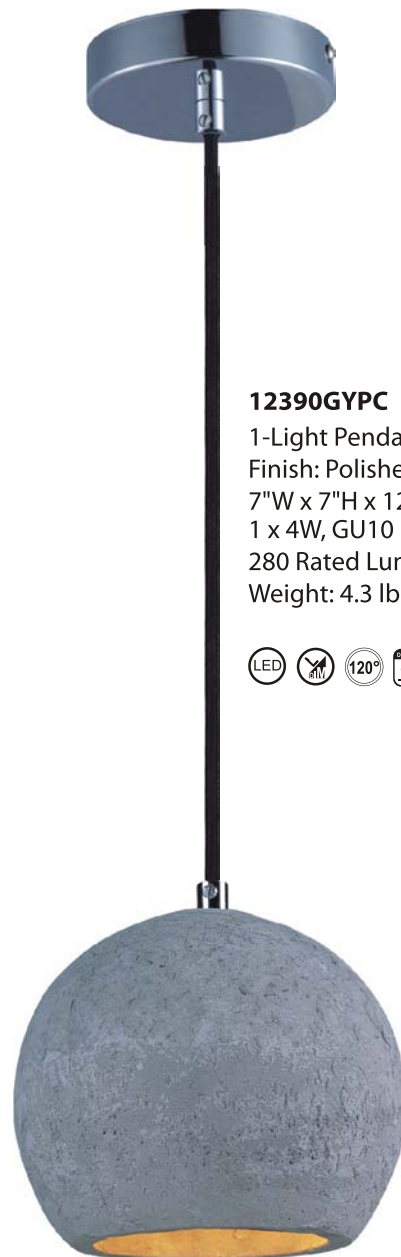

12390GYPC

1-Light Pendant
Finish: Polished Chrome
7"W x 7"H x 125.5"OAH
1 x 4W, GU10 LED Bulbs (Included)
280 Rated Lumens
Weight: 4.3 lbs