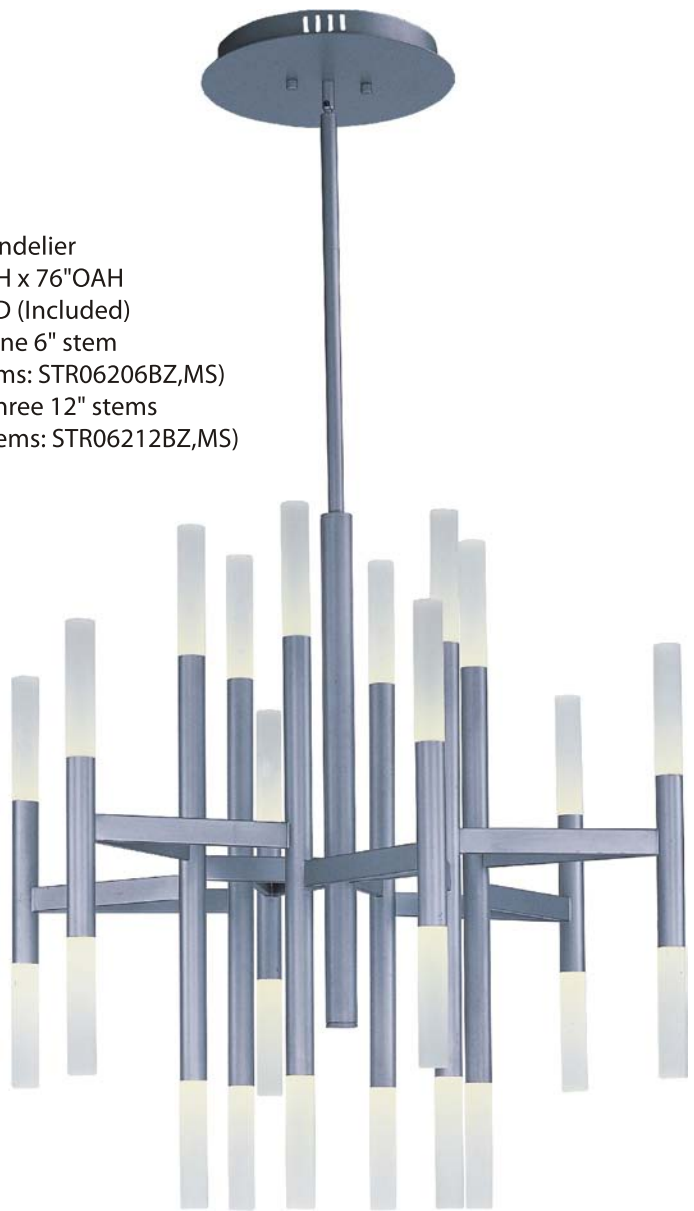

- Includes One 6" stem
(Order 6" stems: STR06206BZ,MS)
- Includes Three 12" stems
(Order 12" stems: STR06212BZ,MS)

39758FTBZ **39758FTMS**

24-Light Chandelier
26"W x 28.25"H x 72"OAH
24 x 2.5W LED (Included)