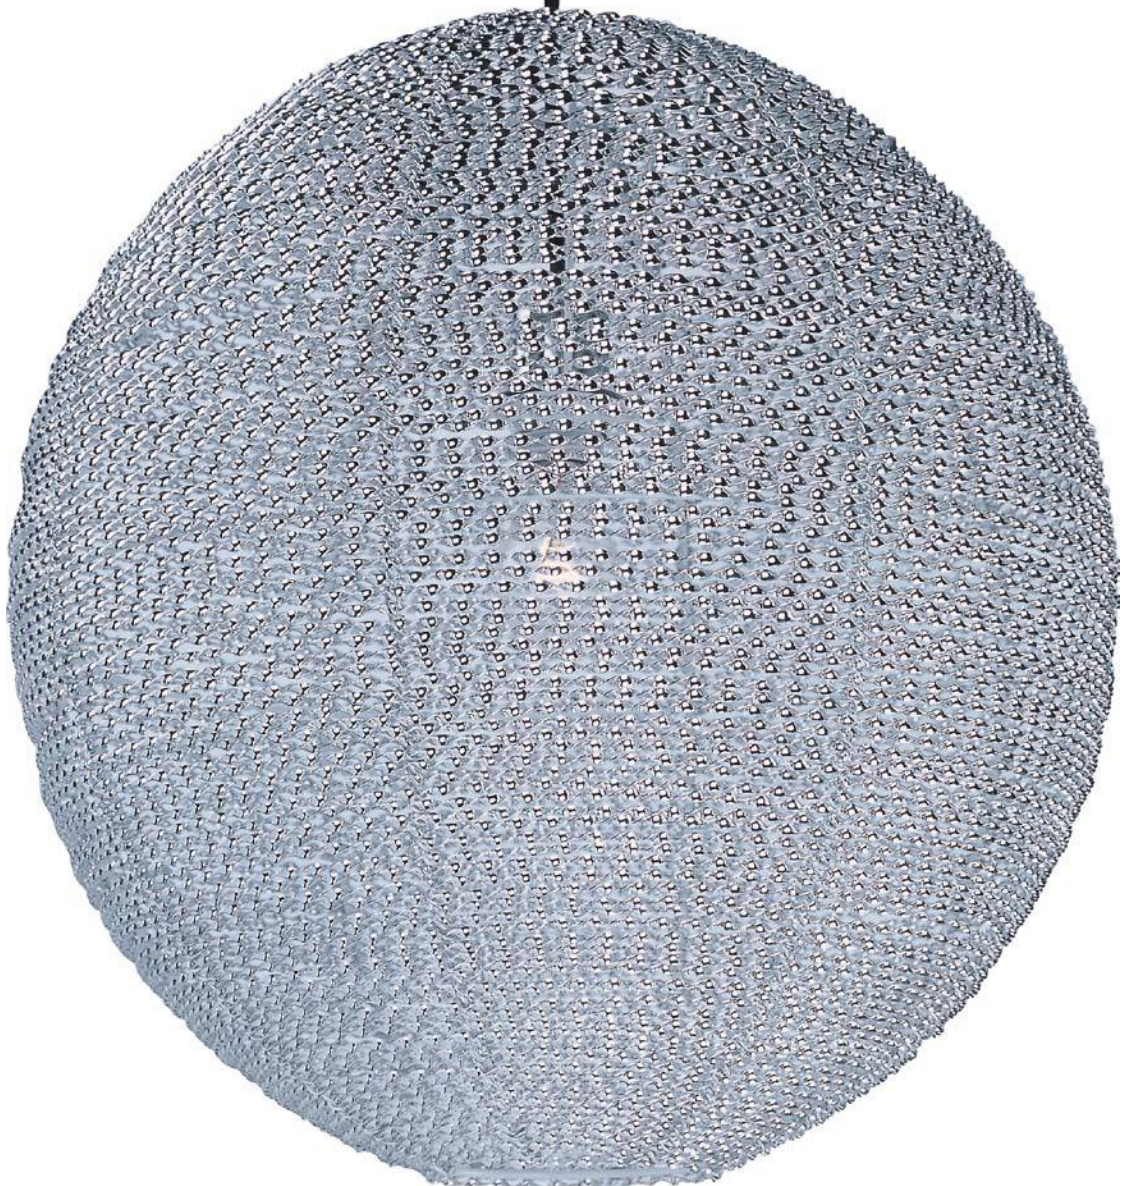

TWISP Collection

- *Twisted bands of Aluminum*
- *Handcrafted pieces, available in Polished Chrome or Copper*

12195CP

12195PC

1-Light Pendant

20"W x 20"H x 140"OAH

1 x 60W MB Bulb

TWISP Collection