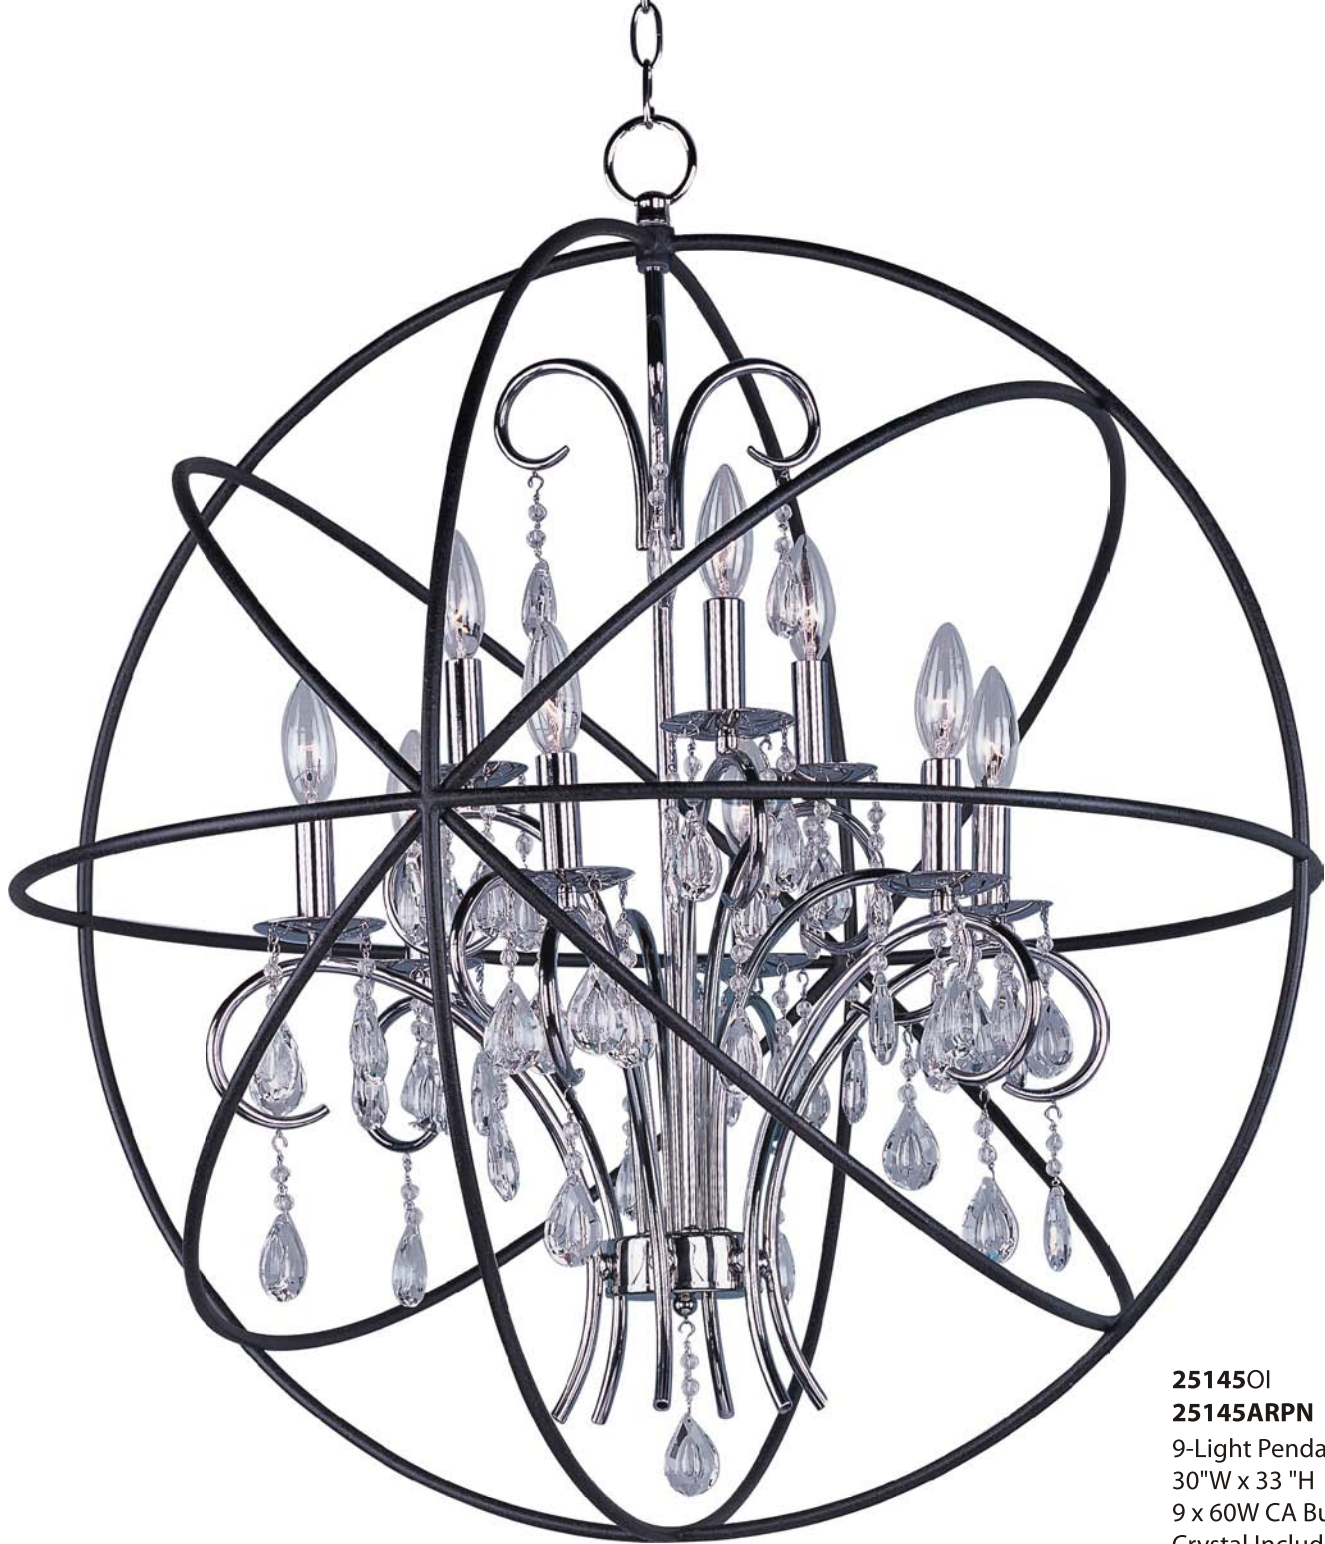

25145OI
25145ARPN
9-Light Pendant
30"W x 33 "H
9 x 60W CA Bulbs
Crystal Included

ORBIT Collection

A spherical frame of metal surround a simple line chandelier draped in crystal for a transitional style that fits any interior design. Orbit is available in two sizes and two finishes, Oil Rubbed Bronze with Cognac crystal and a combo finish of Anthracite and Polished Nickel with Clear crystal.