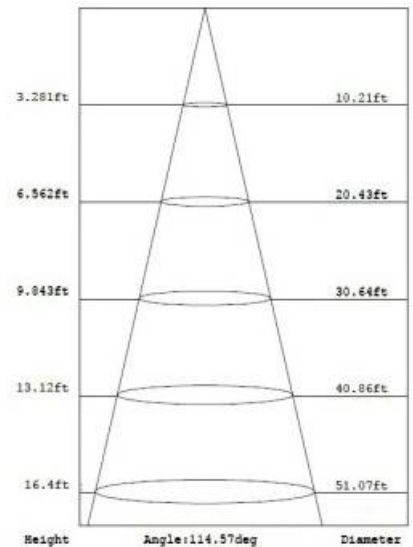

Model: 87620