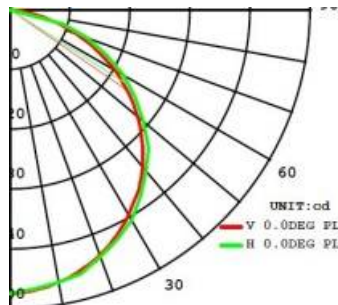

Photometric Test Report

Model: 87615 / 87617