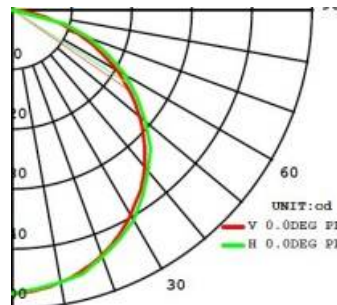

Model: 87620