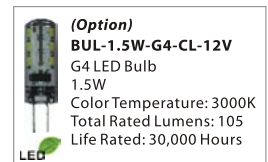

DROPS Collection

- *Brushed Aluminum Frame*
- *Crystal drops suspended from a chrome plated grid*
- *Varying lengths of teardrop crystals*
- *20W G4 Xenon bulbs are included*

30720CLAL

9-Light Flush Mount
Finish: Brushed Aluminum
17.5"W x 21.5"H
9 x 20W G4 Bulbs (Included)
Crystal Included

30724CLAL

9-Light Chandelier
Finish: Brushed Aluminum
17.5"W x 20"H x 126"OAH
9 x 20W G4 Bulbs (Included)
Crystal Included