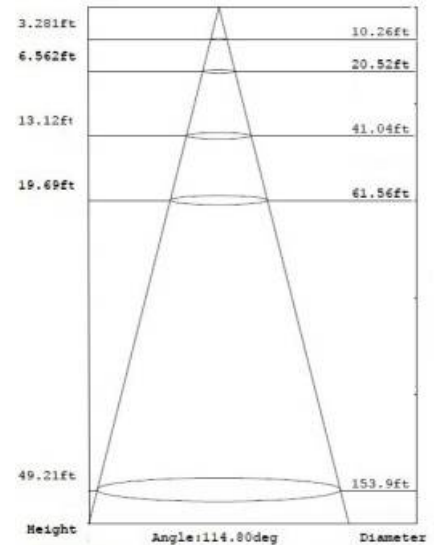

Model: 87615 / 87617