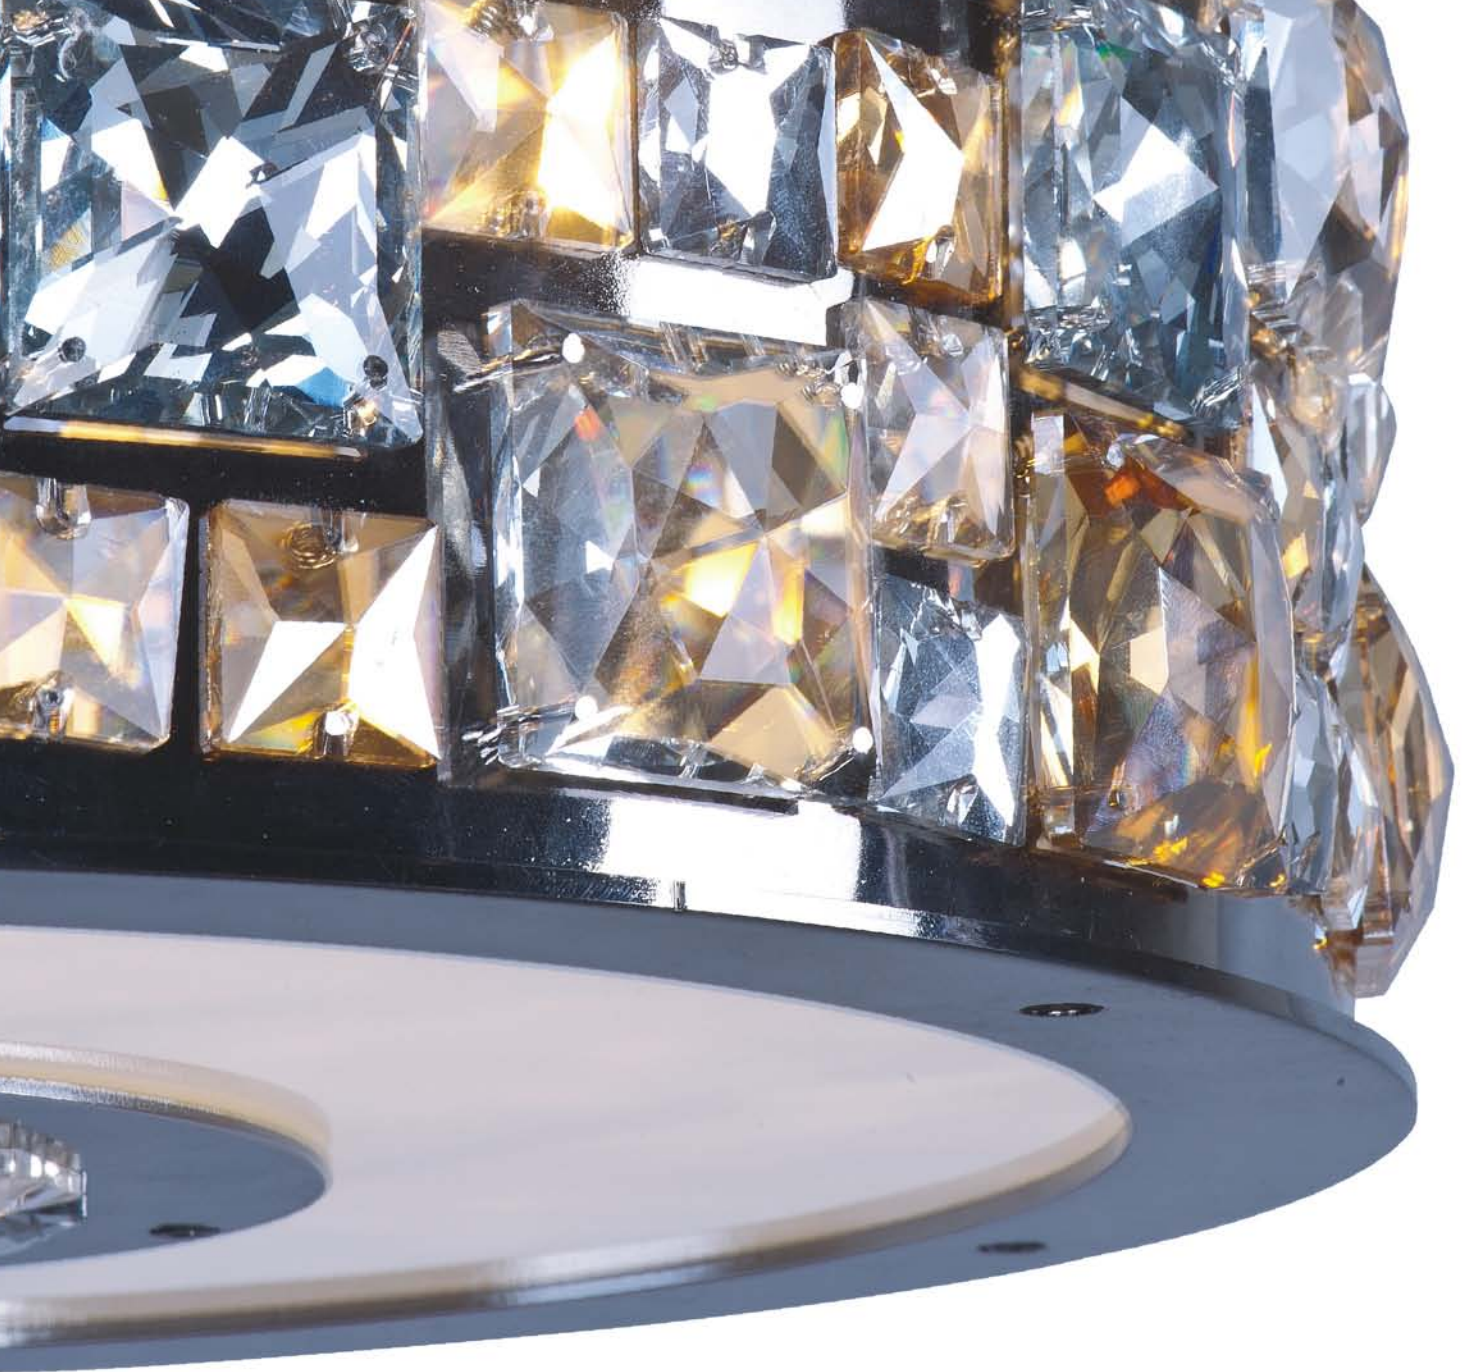

FIFTH AVENUE Collection

A stately collection of laser cut steel finished in Luster Bronze and adorned with beveled Flambé Crystals in Cognac, Mirror, and Clear arranged in an abstract pattern. These crystals are also found on the bottom of each fixture, creating a spectacular finish to this high-end collection.