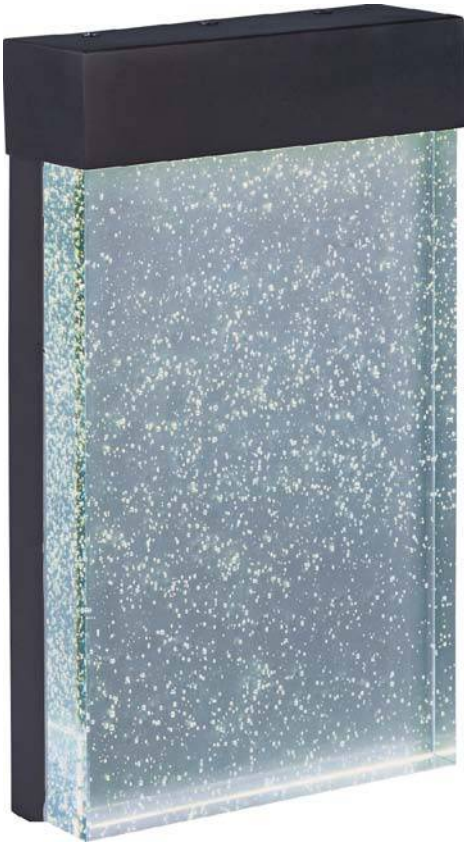

MODA Collection

Solid blocks of glass infused with tiny bubbles come to life when illuminated by high power LEDs concealed in the frame above. Frames are constructed of Stainless Steel and are also available in Bronze.

- Dimmable LED
- 3500K color temperature
- Stainless Steel construction
- Indoor/Outdoor application

88272BGBZ

88272BGSST

LED Wall Sconce

7"W x 12"H x 2.25"Ext.

9W PCB Board

600 Lumens