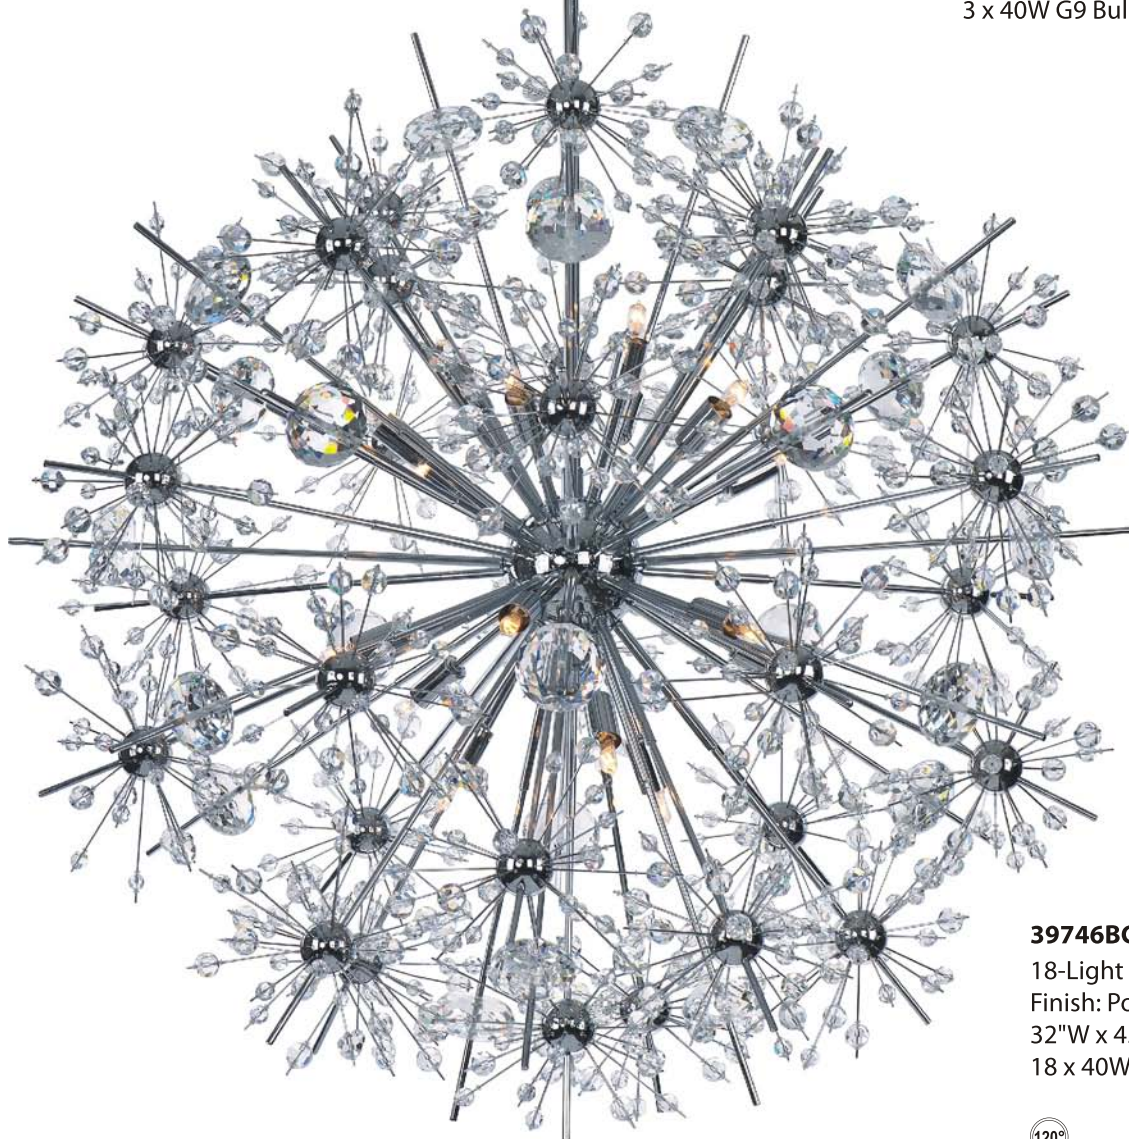

	<p><i>(LED Option)</i> BUL-2.9W-G9-CL-120V G9 LED Bulb 2.9W Color Temperature: 3500K Total Rated Lumens: 189 Life Rated: 25,000 Hours CRI: 75 Dimmable</p>
---	---

STARFIRE

Collection

39743BCPC

3-Light Wall Sconce
Finish: Polished Chrome
17"W x 10"H x 10"Ext.
3 x 40W G9 Bulbs (Included)