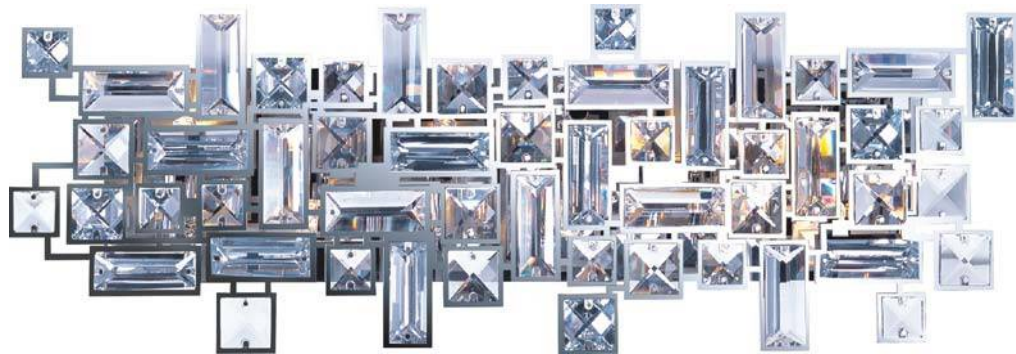

39818BCPC

6-Light Wall Sconce
Finish: Polished Chrome
23.5"W x 8.25"H x 3.75"Ext.
6 x 40W G9 Bulbs (Included)