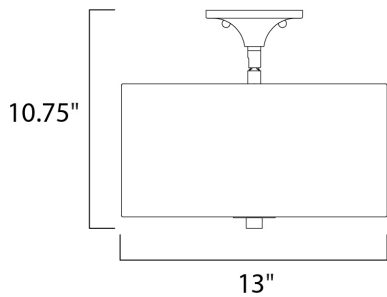

MEASUREMENTS

DIMENSION : 13" L x 13" W x 10.75" H
 CANOPY : 0.75" W x 2" H x 0.75" L
 HANGING WEIGHT : 6.69 lb

LAMPING

LUMENS : 0 Rated
 BULB : 2 x 60W Incandescent E26 Medium , 120W Total
 BULB INCLUDED : (Not Included)
 DIMMABLE : Yes