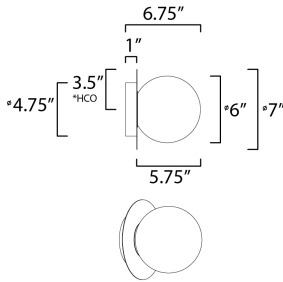

PRODUCT DESCRIPTION

Inspired by both Mid Century Modern and Scandinavian Contemporary this collection spans a large breadth of today's interior design. Straight tubing finished in Satin Brass supports hand blown Satin White cased glass globes. Black accents of metal and Black marble add dramatic detail and upscale appeal.

MEASUREMENTS

DIMENSION : 7" L x 7" W x 7" H x 6.75" Ext
MAX OAH : 4.75" W x 4.75" H
HANGING WEIGHT : 1.54 lb

LAMPING

INPUT VOLTAGE : V
BULB : 1 x 40W Incandescent E12 Candelabra , 40W Total
BULB INCLUDED : (Not Included)
LIGHTING_DIRECTION : Omni

FINISHES OPTION

Satin Brass / Black

GLASS

Satin White SW

MATERIAL

Aluminum, Glass, Steel

RATINGS

cETLus
Damp Location

ADDITIONAL

INSTALL UP/DOWN: All
OPERATING TEMPERATURE:
-20°C (-4°F), 40°C (104°F)

Always consult a qualified electrician before installing any lighting product.