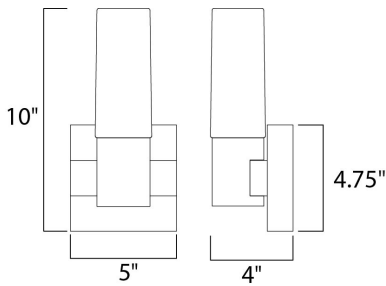

**MEASUREMENTS**

DIMENSION : 5" W x 10" H x 4" Ext  
 MAX OAH : 4.75" W x 4.75" H  
 HANGING WEIGHT : 2 lb

**LAMPING**

INPUT VOLTAGE : 120V  
 LUMENS : 0 Rated  
 BULB : 1 x 40W Incandescent E12 Candelabra , 40W Total  
 BULB INCLUDED : (Not Included)  
 DIMMABLE : Yes