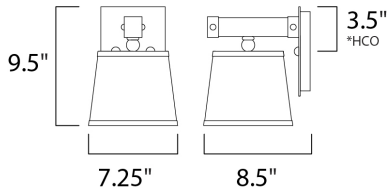

MEASUREMENTS

DIMENSION : 7.25" W x 9.5" H x 8.5" Ext
 MAX OAH : 5.25" W x 1" H
 HANGING WEIGHT : 3.41 lb

LAMPING

INPUT VOLTAGE : 120V
 LUMENS : 0 Rated
 BULB : 1 x 60W Incandescent E26 Medium , 60W Total
 BULB INCLUDED : (Not Included)
 DIMMABLE : Yes