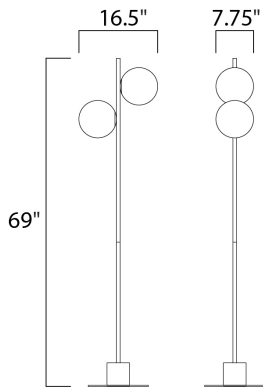

MEASUREMENTS

DIMENSION : 16.5" L x 7.75" W x 69" H
 HANGING WEIGHT : 24.25 lb

LAMPING

INPUT VOLTAGE : 120V
 LUMENS : 0 Rated
 BULB : 2 x 60W Incandescent E12 Candelabra , 120W Total
 BULB INCLUDED : (Not Included)
 DIMMABLE : Yes