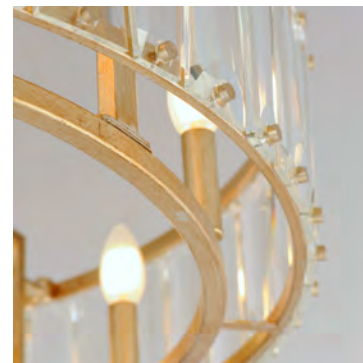

61018

- Includes One 8" Downrod
- Includes Remote Control
- Title 20
- Color Tunable
- Wifi Enabled

61018GS

61018BK

Job Name : _____
 Job Type : _____
 Quantity : _____
 Comments : _____

ACCESSORIES (Sold Separately)

FCT6000WT

Wall Control

PRODUCT DESCRIPTION

Boldly beveled tapered glass panels are arranged around a metal frame finished in either Chestnut Bronze or elegant Golden Silver. Evocative of an earlier era, the glitz and glamor of the Odeon collection integrates Wifi-enabled functions to dim the LED bulbs provided and operate the fan controls. Transform your fan with a dazzling Smart Fan-delight.