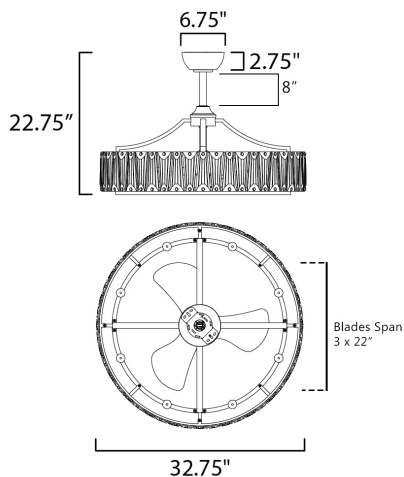

ENERGY INFORMATION AT HIGH SPEED

- AIRFLOW : 2440 CFM
- ELECTRICITY USE : 20W
- AIRFLOW EFFICIENCY : 122 CFM / W

FINISHES OPTION

- Black
- Golden Silver

MATERIAL

Glass+Steel+ABS

RATINGS

cETLus
Damp Location

INCLUDES

- Wall Mountable Remote Control
- 1 x 8" Downrod

DOWNROD OPTIONS

- 18" (FRD0118BK, GS)
- 24" (FRD0124BK, GS)
- 30" (FRD0130BK, GS)
- 36" (FRD0136BK, GS)

ADDITIONAL

OPERATING TEMPERATURE:
-20°C (-4°F), 40°C (104°F)