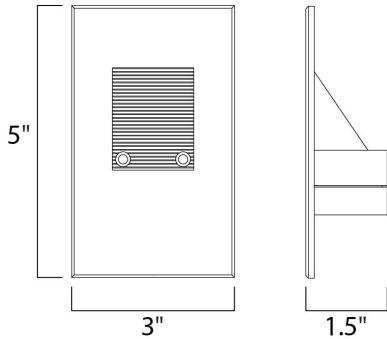

**PRODUCT DESCRIPTION**

Step and pathway lighting suitable for interior or exterior application. Designed to install into a single gang box and is line voltage so additional transformers are not needed. Available in Aluminum, White, Black, or Bronze and both horizontal wide beam or vertical narrow beam spread.

**MEASUREMENTS**

DIMENSION : 3" W x 5" H x 1.5" Ext  
 MAX OAH : 5" W x 3" H  
 HANGING WEIGHT : 0.77 lb

**LAMPING**

INPUT VOLTAGE : 120V  
 LUMENS : 280 Rated (112 Del.)  
 BULB : 1 x 4W LED PCB Integrated , 4W Total  
 BULB INCLUDED : (Integrated)  
 DIMMABLE : No  
 CRI : 80+ CRI  
 COLOR\_TEMP : 3000K  
 LIGHTING\_DIRECTION : Down