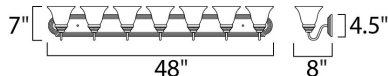

MEASUREMENTS

DIMENSION : 48" W x 7" H x 8" Ext
 BACK PLATE : 48.17" W x 4.56" H x 4.07" HCO
 HANGING WEIGHT : 11.9 lb

LAMPING

INPUT VOLTAGE : 120V
 LUMENS : 0 Rated
 BULB : 7 x 60W Incandescent E26 Medium , 420W Total
 BULB INCLUDED : (Not Included)
 DIMMABLE : Yes