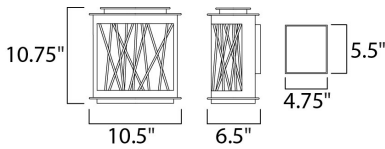

PRODUCT DESCRIPTION

Polished rods are arranged in a creative pattern to create a unique lighting design. This oval shape fixture is available in two finish combinations, Textured Ebony with Polished Chrome rods and Galaxy Bronze with French Gold rods. The rods are supported using clear acrylic which allows for the LED light source to illuminate through the fixture and out the open bottom for excellent down light.

MEASUREMENTS

DIMENSION : 10.5" W x 10.75" H x 6.5" Ext
 BACK PLATE : 4.75" W x 5.5" H x 5" HCO
 HANGING WEIGHT : 8.71 lb

LAMPING

INPUT VOLTAGE : 120V
 LUMENS : 630 Rated
 BULB : 2 x 4.5W LED PCB Integrated , 9W Total
 BULB INCLUDED : (Integrated)
 DIMMABLE : No
 CRI : 90+ CRI
 COLOR_TEMP : 3000K
 LIGHTING_DIRECTION : Down