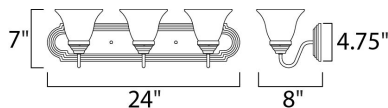

MEASUREMENTS

DIMENSION : 24" W x 7" H x 8" Ext
 BACK PLATE : 24" W x 4.75" H x 4.07" HCO
 HANGING WEIGHT : 5.07 lb

LAMPING

INPUT VOLTAGE : 120V
 LUMENS : 0 Rated
 BULB : 3 x 60W Incandescent E26 Medium , 180W Total
 BULB INCLUDED : (Not Included)
 DIMMABLE : Yes