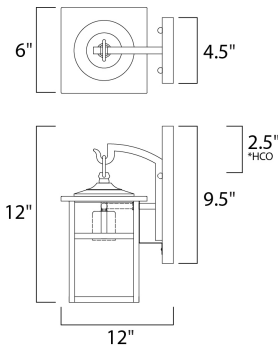

PRODUCT DESCRIPTION

Coldwater is a traditional, craftsman/mission style collection from Maxim Lighting International in Burnished with Honey glass.

MEASUREMENTS

DIMENSION : 6" W x 12" H x 7.75" Ext
BACK PLATE : 4.5" W x 9.5" H x 2.5" HCO
HANGING WEIGHT : 2.25 lb

LAMPING

INPUT VOLTAGE : 120V
LUMENS : 0 Rated
BULB : 1 x 60W Incandescent E26 Medium , 60W Total
BULB INCLUDED : (Not Included)
DIMMABLE : Yes

FINISHES OPTION

- Black
- Burnished

GLASS

Honey HO

MATERIAL

Aluminum, Glass

RATINGS

cETLus
Wet Location

ADDITIONAL

RATED LIFE 2500 Hours
OPERATING TEMPERATURE:
-20°C (-4°F), 40°C (104°F)

Always consult a qualified electrician before installing any lighting product.