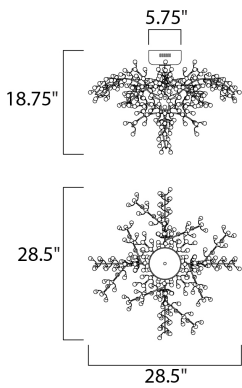

MEASUREMENTS

DIMENSION : 28.5" L x 28.5" W x 18.75" H
 CANOPY : 5.75" W x 2.5" H x 5.75" L
 HANGING WEIGHT : 14.3 lb

LAMPING

INPUT VOLTAGE : 110-130V
 LUMENS : 880 Rated
 BULB : 8 x 1.2W LED 12V G4 , 10W Total
 BULB INCLUDED : (Included)
 DIMMABLE : Electronic Low Voltage (ELV)
 CRI : 80+ CRI
 COLOR_TEMP : 3000K