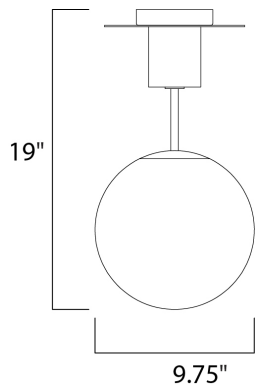

MEASUREMENTS

- DIMENSION : 9.75" W x 19" H
- CANOPY : 6.29" W x 1" H x 6.29" L
- HANGING WEIGHT : 6.61 lb

LAMPING

- INPUT VOLTAGE : 120V
- LUMENS : 0 Rated
- BULB : 1 x 60W Incandescent E26 Medium , 60W Total
- BULB INCLUDED : (Not Included)
- DIMMABLE : Yes