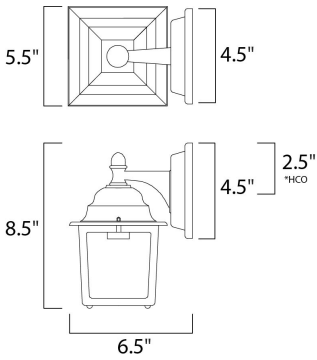

PRODUCT DESCRIPTION

MEASUREMENTS

DIMENSION : 5.5" W x 8.5" H x 6.5" Ext
BACK PLATE : 4.5" W x 4.5" H x 2.5" HCO
HANGING WEIGHT : 1.87 lb

LAMPING

INPUT VOLTAGE : 120V
LUMENS : 455 Rated
BULB : 1 x 9W LED E26 Medium , 9W Total
BULB INCLUDED : (Included)
DIMMABLE : Triac CL
CRI : 90+ CRI
COLOR_TEMP : 3000K

FINISHES OPTION

- Black
- Empire Bronze
- Rust Patina

GLASS

Frosted FT

MATERIAL

Die Cast Aluminum

RATINGS

cETLus
Wet Location
JA8 Bulb In

ADDITIONAL

INCANDESCENT WATTS:
RATED LIFE 25000 Hours
OPERATING TEMPERATURE:
-20°C (-4°F), 40°C (104°F)

Always consult a qualified electrician before installing any lighting product.